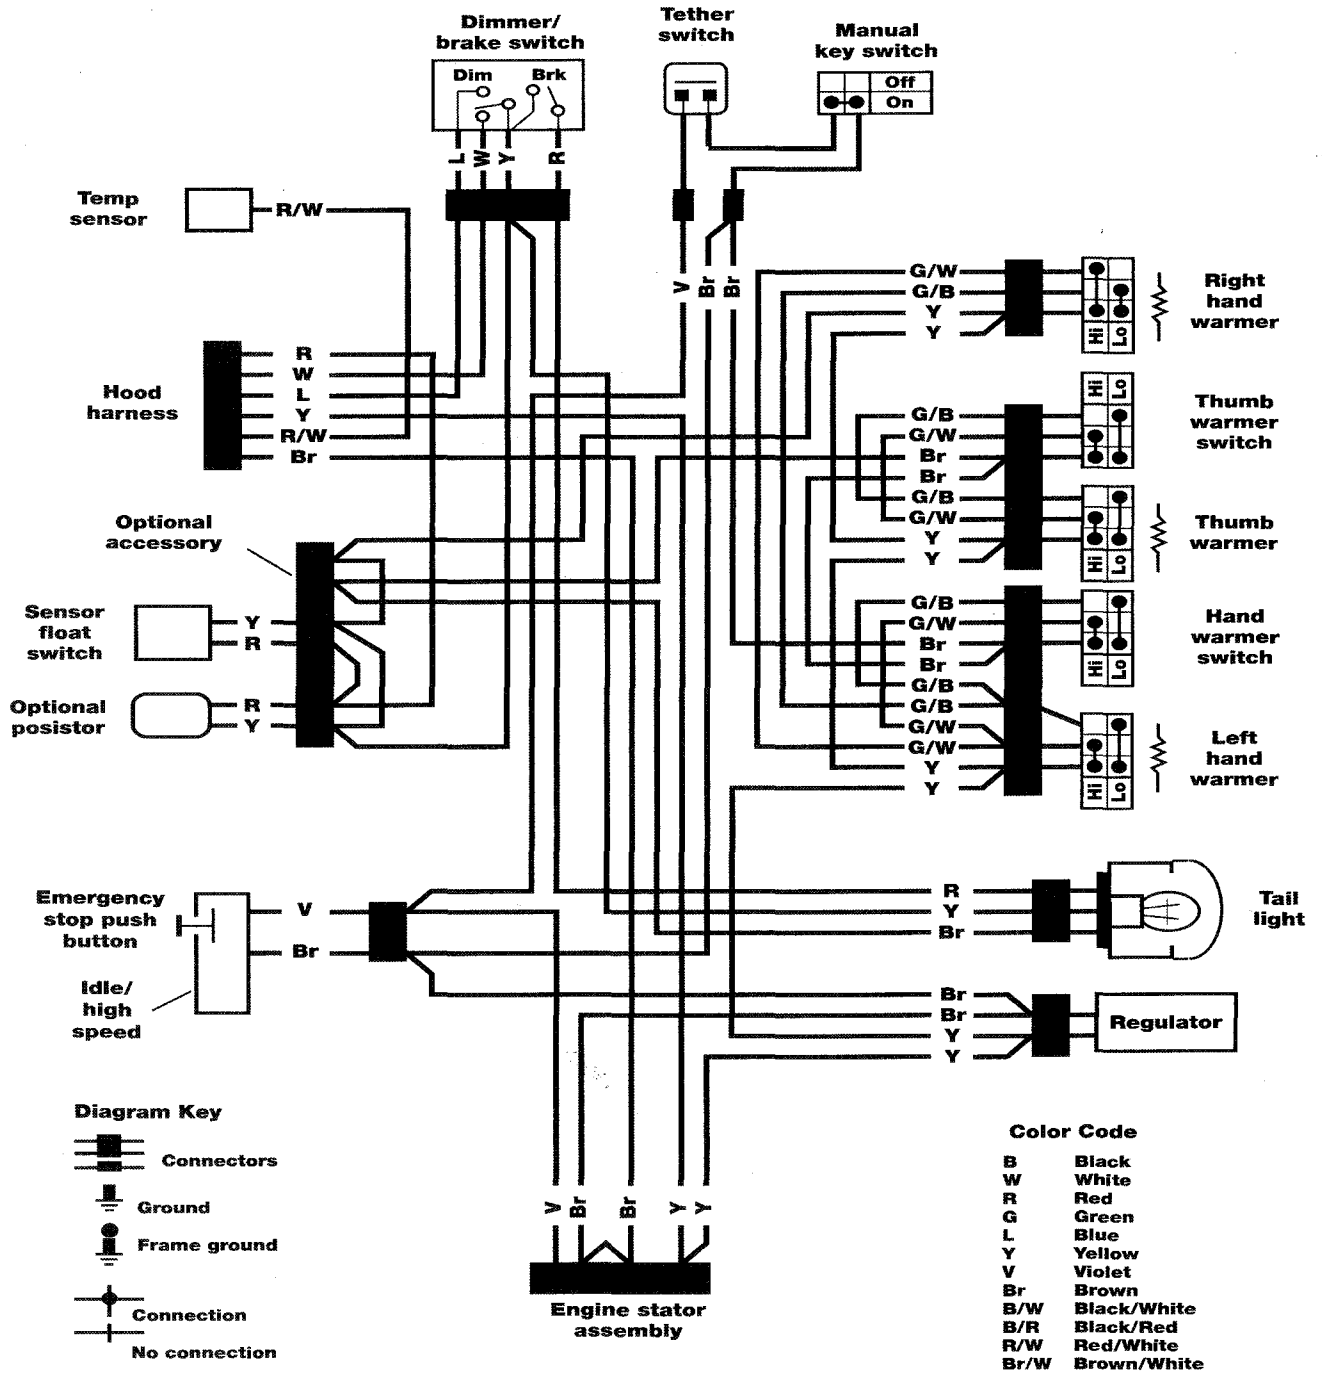

MAIN HARNESS 1997 ZR 440 (SIMILAR), 1998 ZR 440