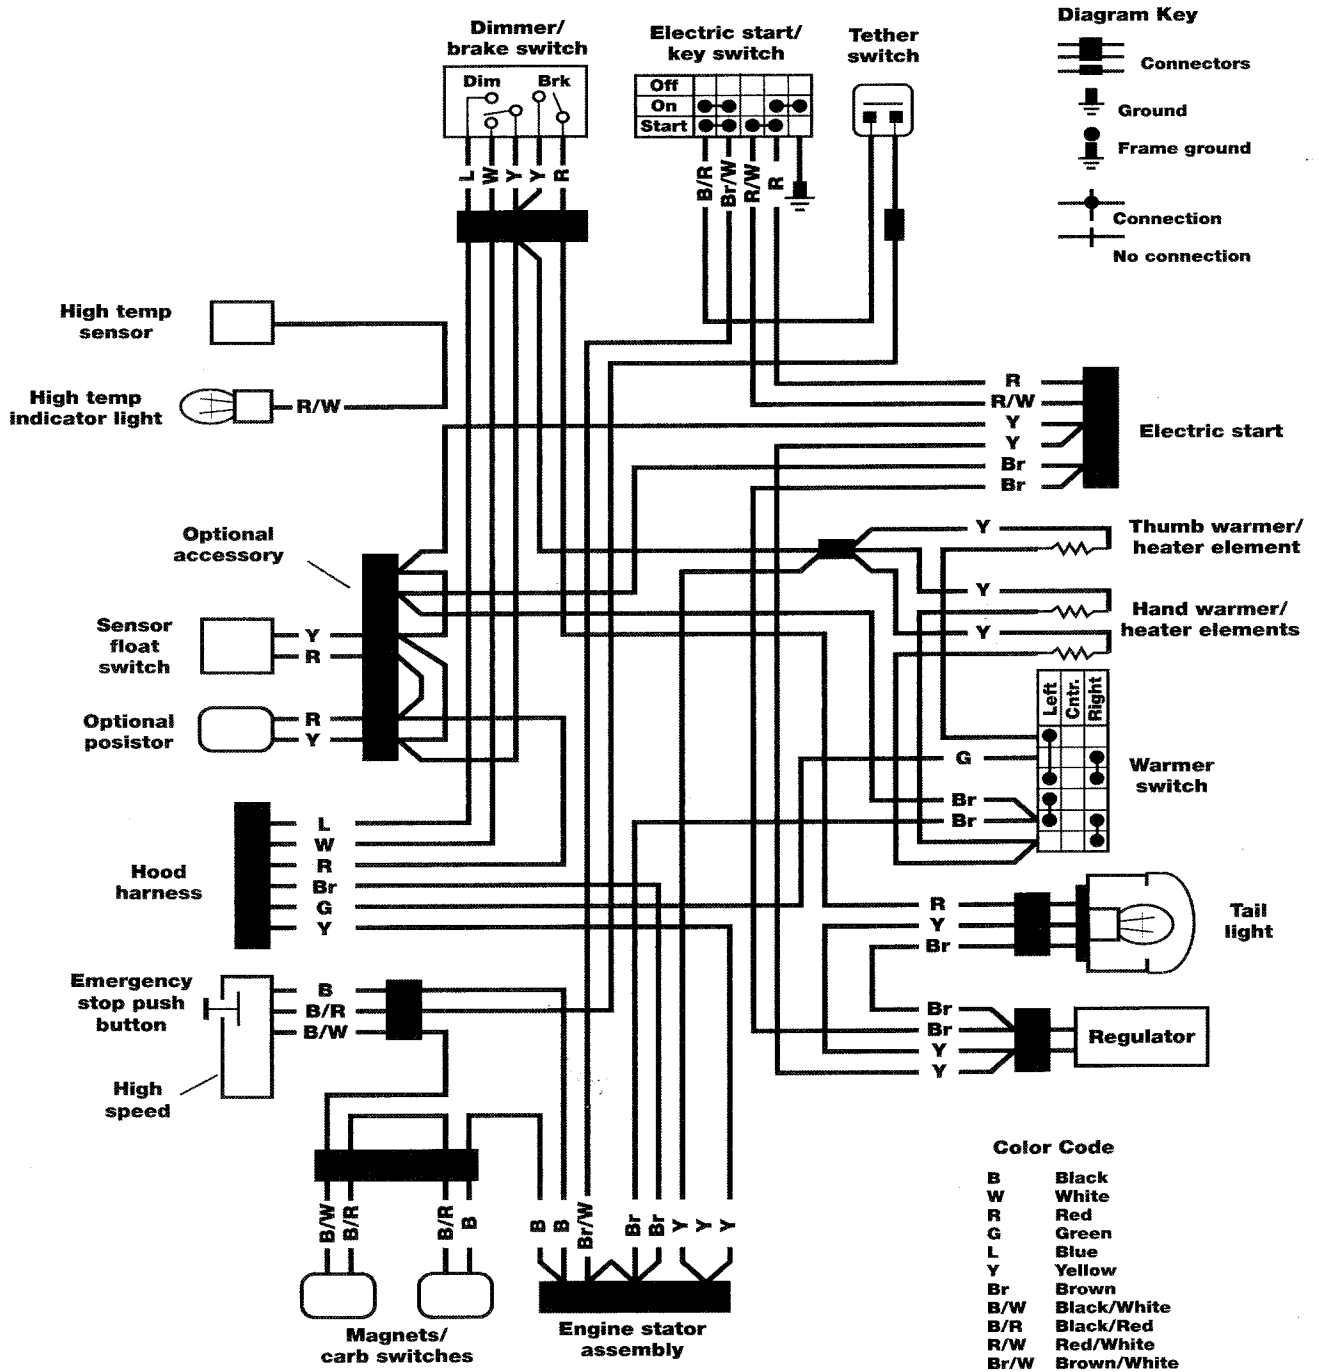

MAIN HARNESS 1992 PROWLER

**MAIN HARNESS 1993 440 ZR AND 580 ZR,
1995 ZR 440 AND ZR 580, 1995 Z 440 AND Z 580**

**MAIN HARNESS 1993 440 ZR AND 580 ZR,
1995 ZR 440 AND ZR 580, 1995 Z 440 AND Z 580**

MAIN HARNESS 1995 AND 1996 ZR 440

MAIN HARNESS 1995 PROWLER 2-UP, COUGAR (SIMILAR)

MAIN HARNESS 1995 PANTERA, EXT 580 EFI (SIMILAR), ZR 580 EFI (SIMILAR)

MAIN HARNESS 1996 ZRT 600, 1997 ZRT 600, EXT 600, POWDER EXTREME

MAIN HARNESS 1996 AND 1997 ZR 580 EFI

MAIN HARNESS 1997 Z 440

**MAIN HARNESS 1997 ZL 440, PANTHER 550 COUGAR (SIMILAR),
COUGAR MOUNTAIN CAT, 1998 ZL 440 (SIMILAR)**

MAIN HARNESS 1997 ZR 440 (SIMILAR), 1998 ZR 440

**MAIN HARNESS 1997 PANTERA, EXT 580 EFI (SIMILAR),
EXT 580 EFI DELUXE (SIMILAR)**

MAIN HARNESS 1997 POWDER SPECIAL EFI

MAIN HARNESS 1998 Z 440 (SIMILAR), ZL 500, COUGAR, COUGAR MOUNTAIN CAT, EXT 600 TRIPLE, EXT TRIPLE TOUR, ZRT 600, POWDER EXTREME, POWDER SPECIAL (CARBURETED)

Color Code