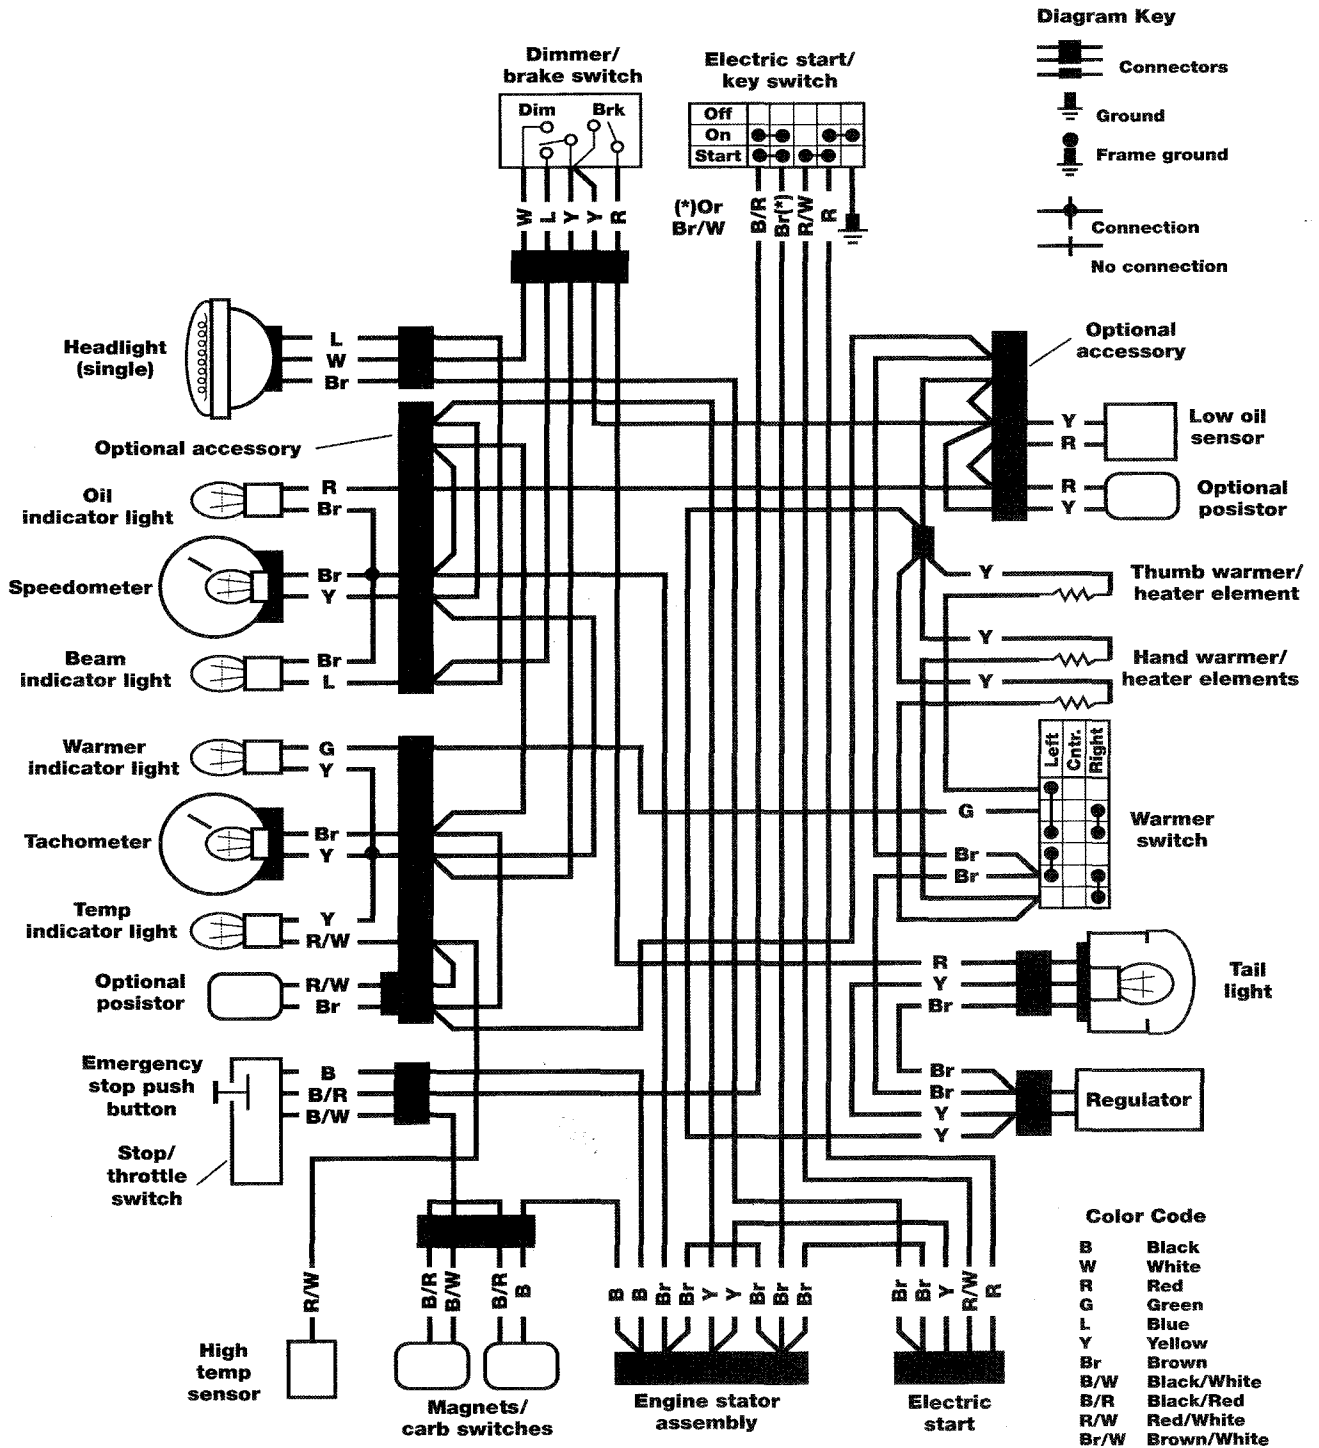

MAIN HARNESS 1992 PROWLER

**MAIN HARNESS 1993 440 ZR AND 580 ZR,
1995 ZR 440 AND ZR 580, 1995 Z 440 AND Z 580**

**MAIN HARNESS 1993 440 ZR AND 580 ZR,
1995 ZR 440 AND ZR 580, 1995 Z 440 AND Z 580**

MAIN HARNESS 1995 AND 1996 ZR 440

MAIN HARNESS 1995 PROWLER 2-UP, COUGAR (SIMILAR)

MAIN HARNESS 1995 PANTERA, EXT 580 EFI (SIMILAR), ZR 580 EFI (SIMILAR)

MAIN HARNESS 1996 ZRT 600, 1997 ZRT 600, EXT 600, POWDER EXTREME

MAIN HARNESS 1996 AND 1997 ZR 580 EFI