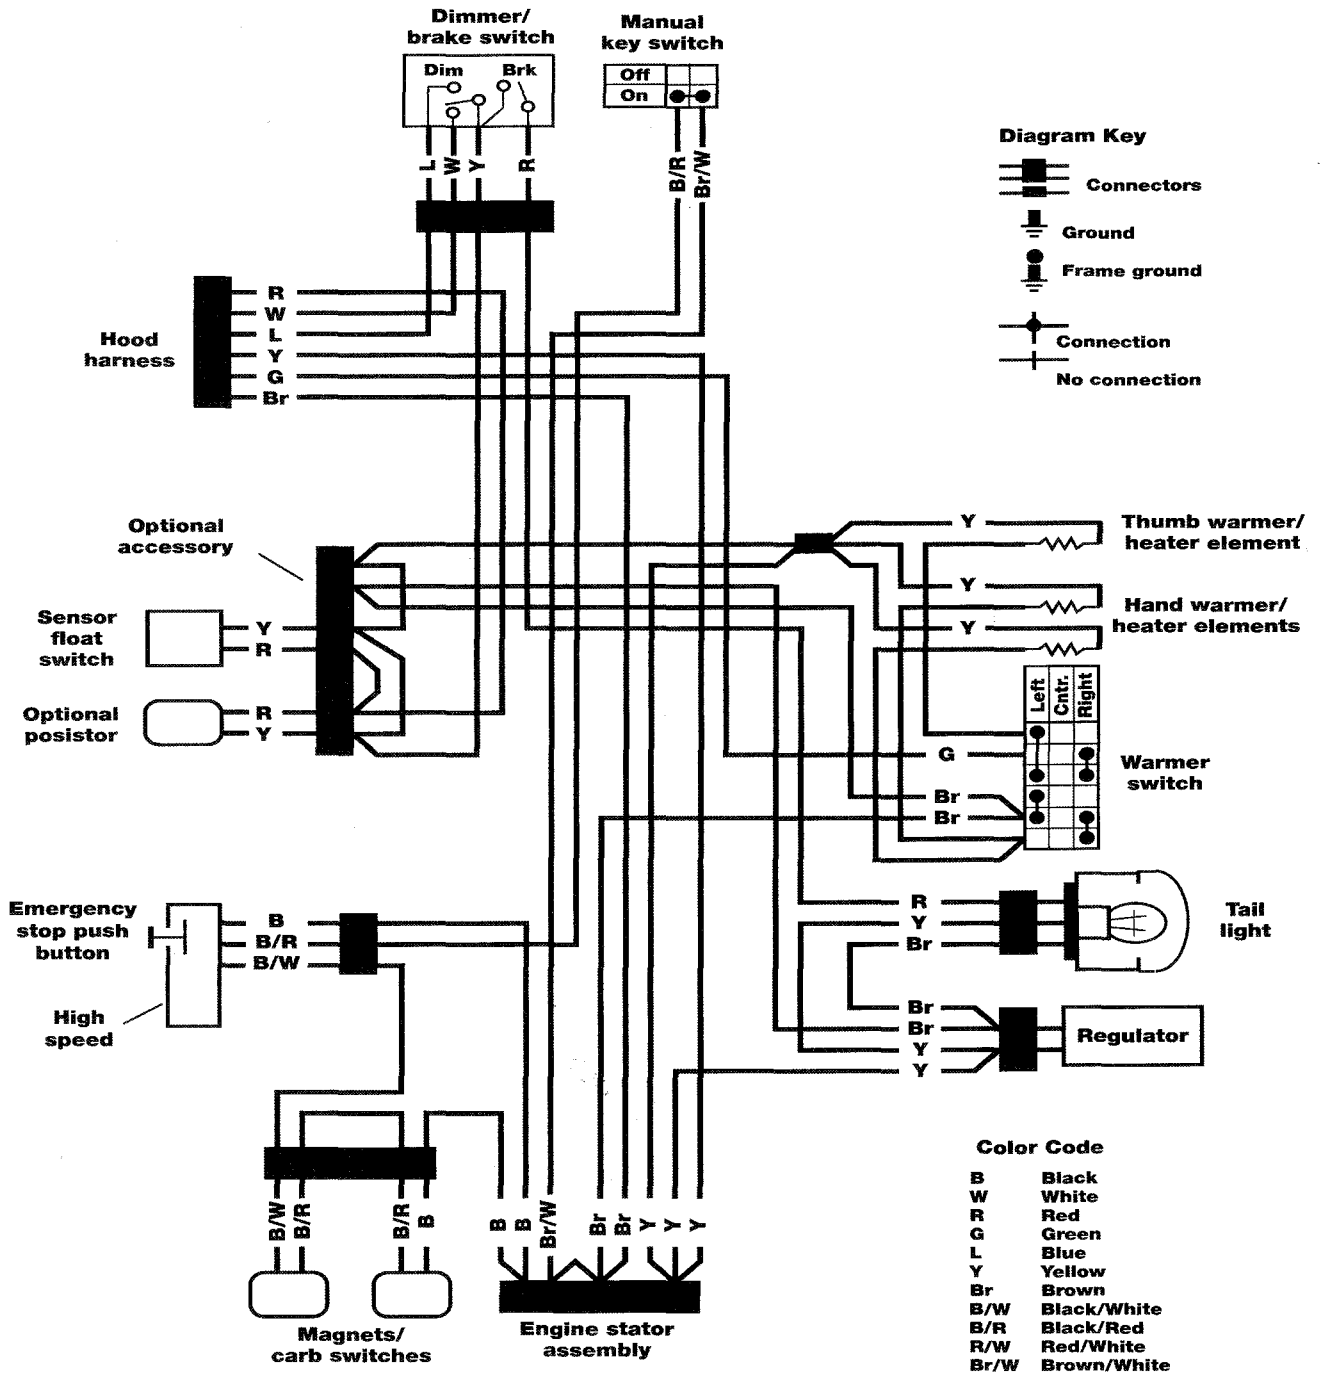

MAIN HARNESS 1992 PROWLER

**MAIN HARNESS 1993 440 ZR AND 580 ZR,
1995 ZR 440 AND ZR 580, 1995 Z 440 AND Z 580**

**MAIN HARNESS 1993 440 ZR AND 580 ZR,
1995 ZR 440 AND ZR 580, 1995 Z 440 AND Z 580**

MAIN HARNESS 1995 AND 1996 ZR 440

MAIN HARNESS 1995 PROWLER 2-UP, COUGAR (SIMILAR)

MAIN HARNESS 1995 PANTERA, EXT 580 EFI (SIMILAR), ZR 580 EFI (SIMILAR)

MAIN HARNESS 1996 ZRT 600, 1997 ZRT 600, EXT 600, POWDER EXTREME

MAIN HARNESS 1996 AND 1997 ZR 580 EFI

MAIN HARNESS 1997 Z 440

**MAIN HARNESS 1997 ZL 440, PANTHER 550 COUGAR (SIMILAR),
COUGAR MOUNTAIN CAT, 1998 ZL 440 (SIMILAR)**

MAIN HARNESS 1997 ZR 440 (SIMILAR), 1998 ZR 440

**MAIN HARNESS 1997 PANTERA, EXT 580 EFI (SIMILAR),
EXT 580 EFI DELUXE (SIMILAR)**

MAIN HARNESS 1997 POWDER SPECIAL EFI

MAIN HARNESS 1998 Z 440 (SIMILAR), ZL 500, COUGAR, COUGAR MOUNTAIN CAT, EXT 600 TRIPLE, EXT TRIPLE TOUR, ZRT 600, POWDER EXTREME, POWDER SPECIAL (CARBURETED)

Color Code