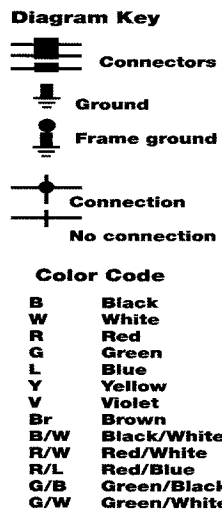

MAIN HARNESS 1998 EXT EFI