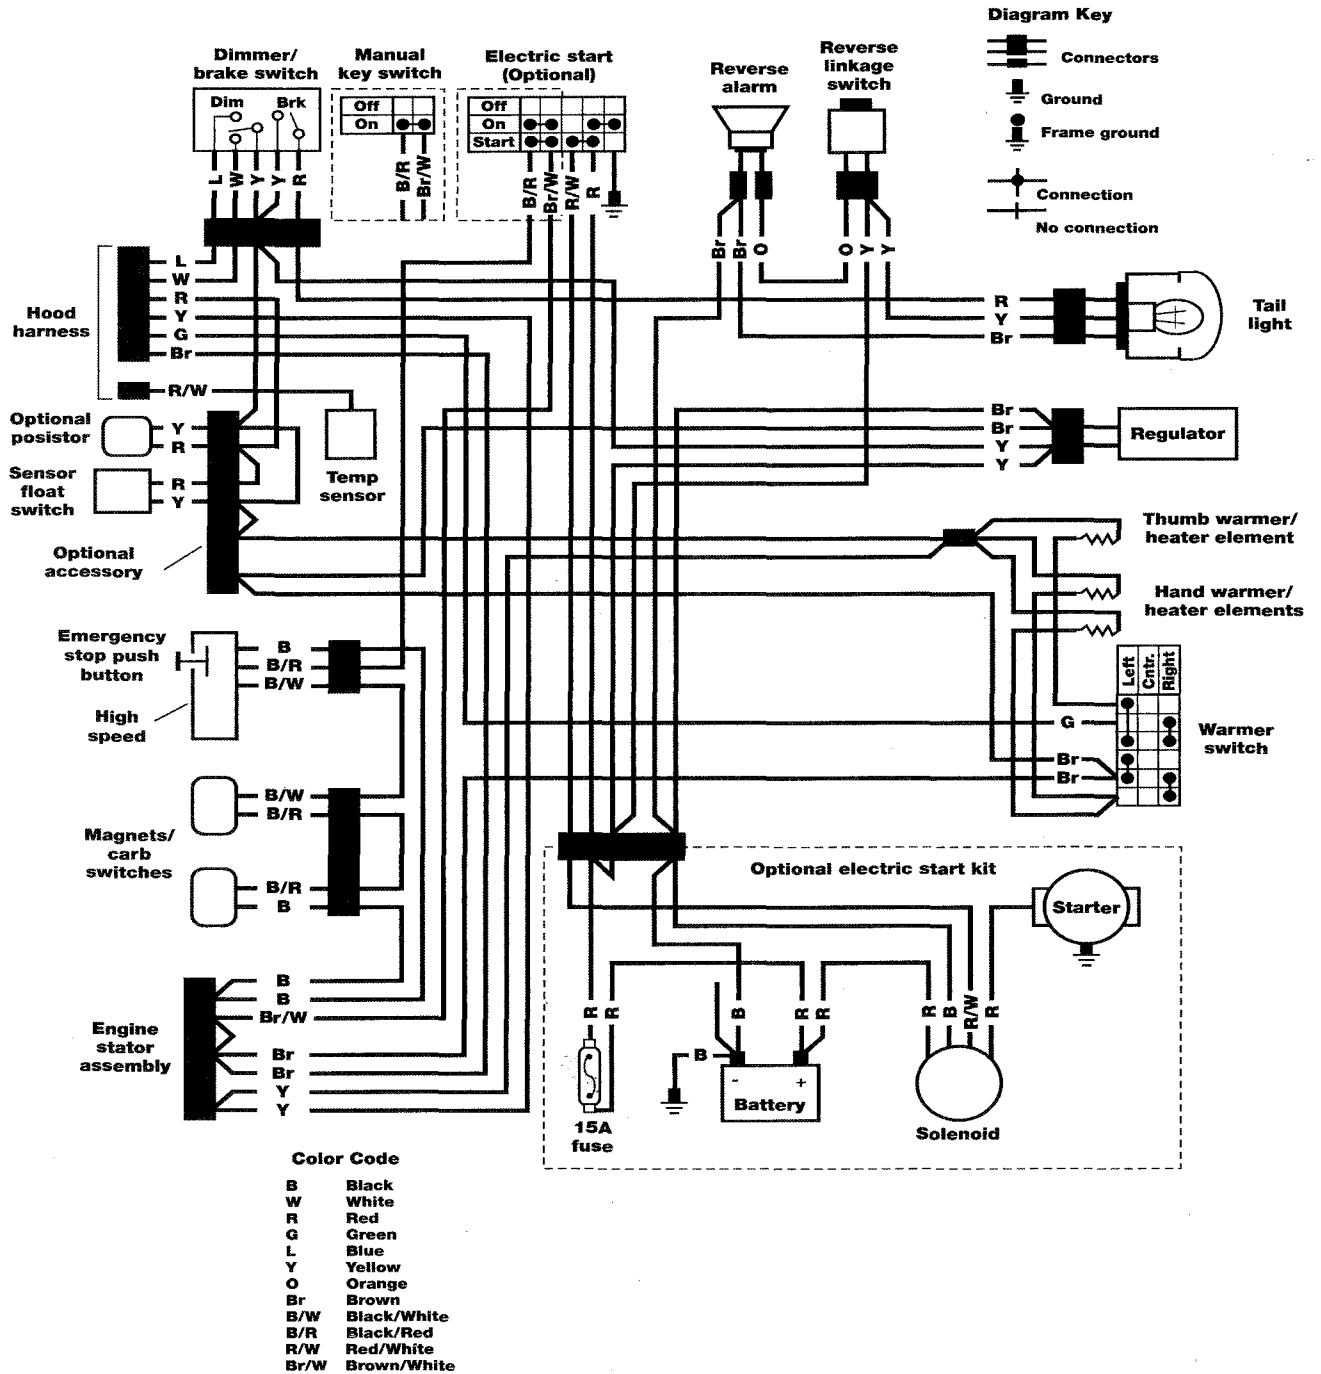

MAIN HARNESS 1992 PROWLER

**MAIN HARNESS 1993 440 ZR AND 580 ZR,
1995 ZR 440 AND ZR 580, 1995 Z 440 AND Z 580**

**MAIN HARNESS 1993 440 ZR AND 580 ZR,
1995 ZR 440 AND ZR 580, 1995 Z 440 AND Z 580**

MAIN HARNESS 1995 AND 1996 ZR 440

MAIN HARNESS 1995 PROWLER 2-UP, COUGAR (SIMILAR)

MAIN HARNESS 1995 PANTERA, EXT 580 EFI (SIMILAR), ZR 580 EFI (SIMILAR)

MAIN HARNESS 1996 ZRT 600, 1997 ZRT 600, EXT 600, POWDER EXTREME

MAIN HARNESS 1996 AND 1997 ZR 580 EFI

MAIN HARNESS 1997 Z 440

**MAIN HARNESS 1997 ZL 440, PANTHER 550 COUGAR (SIMILAR),
COUGAR MOUNTAIN CAT, 1998 ZL 440 (SIMILAR)**

MAIN HARNESS 1997 ZR 440 (SIMILAR), 1998 ZR 440

**MAIN HARNESS 1997 PANTERA, EXT 580 EFI (SIMILAR),
EXT 580 EFI DELUXE (SIMILAR)**

MAIN HARNESS 1997 POWDER SPECIAL EFI

MAIN HARNESS 1998 Z 440 (SIMILAR), ZL 500, COUGAR, COUGAR MOUNTAIN CAT, EXT 600 TRIPLE, EXT TRIPLE TOUR, ZRT 600, POWDER EXTREME, POWDER SPECIAL (CARBURETED)

Color Code