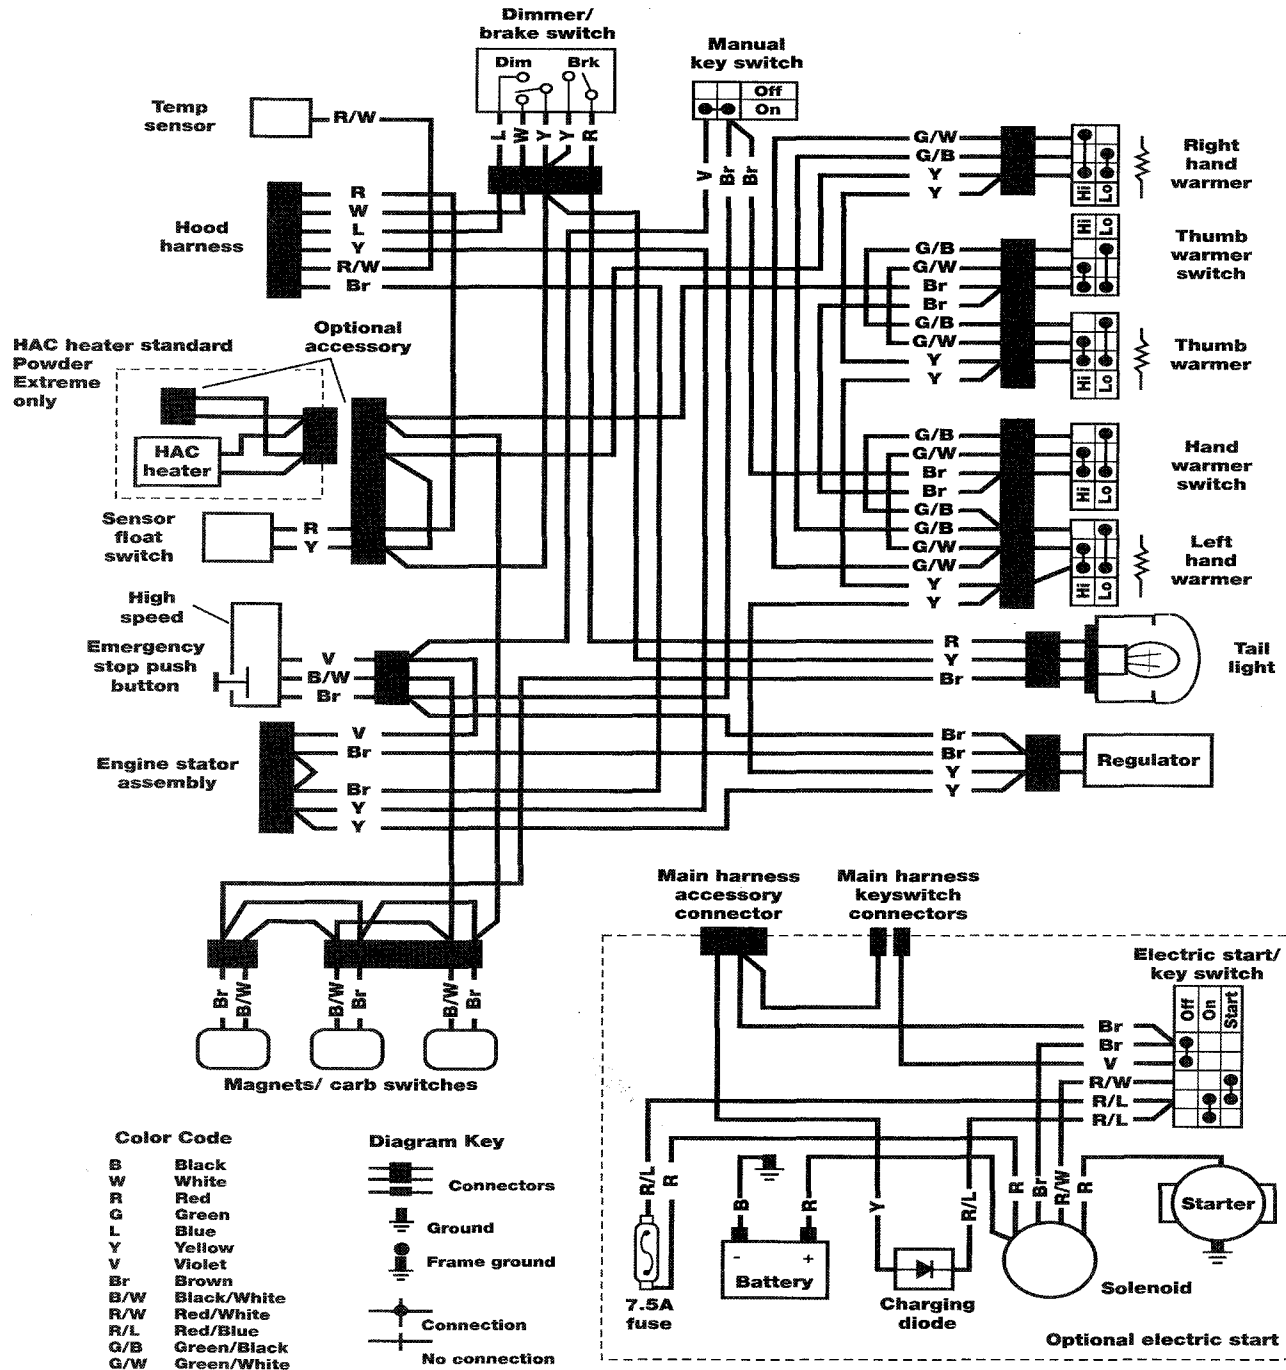

MAIN HARNESS 1997 Z 440

**MAIN HARNESS 1997 ZL 440, PANTHER 550 COUGAR (SIMILAR),
COUGAR MOUNTAIN CAT, 1998 ZL 440 (SIMILAR)**

MAIN HARNESS 1997 ZR 440 (SIMILAR), 1998 ZR 440

**MAIN HARNESS 1997 PANTERA, EXT 580 EFI (SIMILAR),
EXT 580 EFI DELUXE (SIMILAR)**

MAIN HARNESS 1997 POWDER SPECIAL EFI

MAIN HARNESS 1998 Z 440 (SIMILAR), ZL 500, COUGAR, COUGAR MOUNTAIN CAT, EXT 600 TRIPLE, EXT TRIPLE TOUR, ZRT 600, POWDER EXTREME, POWDER SPECIAL (CARBURETED)

Color Code

B	Black
W	White
R	Red
G	Green
L	Blue
Y	Yellow
V	Violet
Br	Brown
B/W	Black/White
R/W	Red/White
R/L	Red/Blue
G/B	Green/Black
G/W	Green/White

Diagram Key

	Connectors
	Ground
	Frame ground
	Connection
	No connection