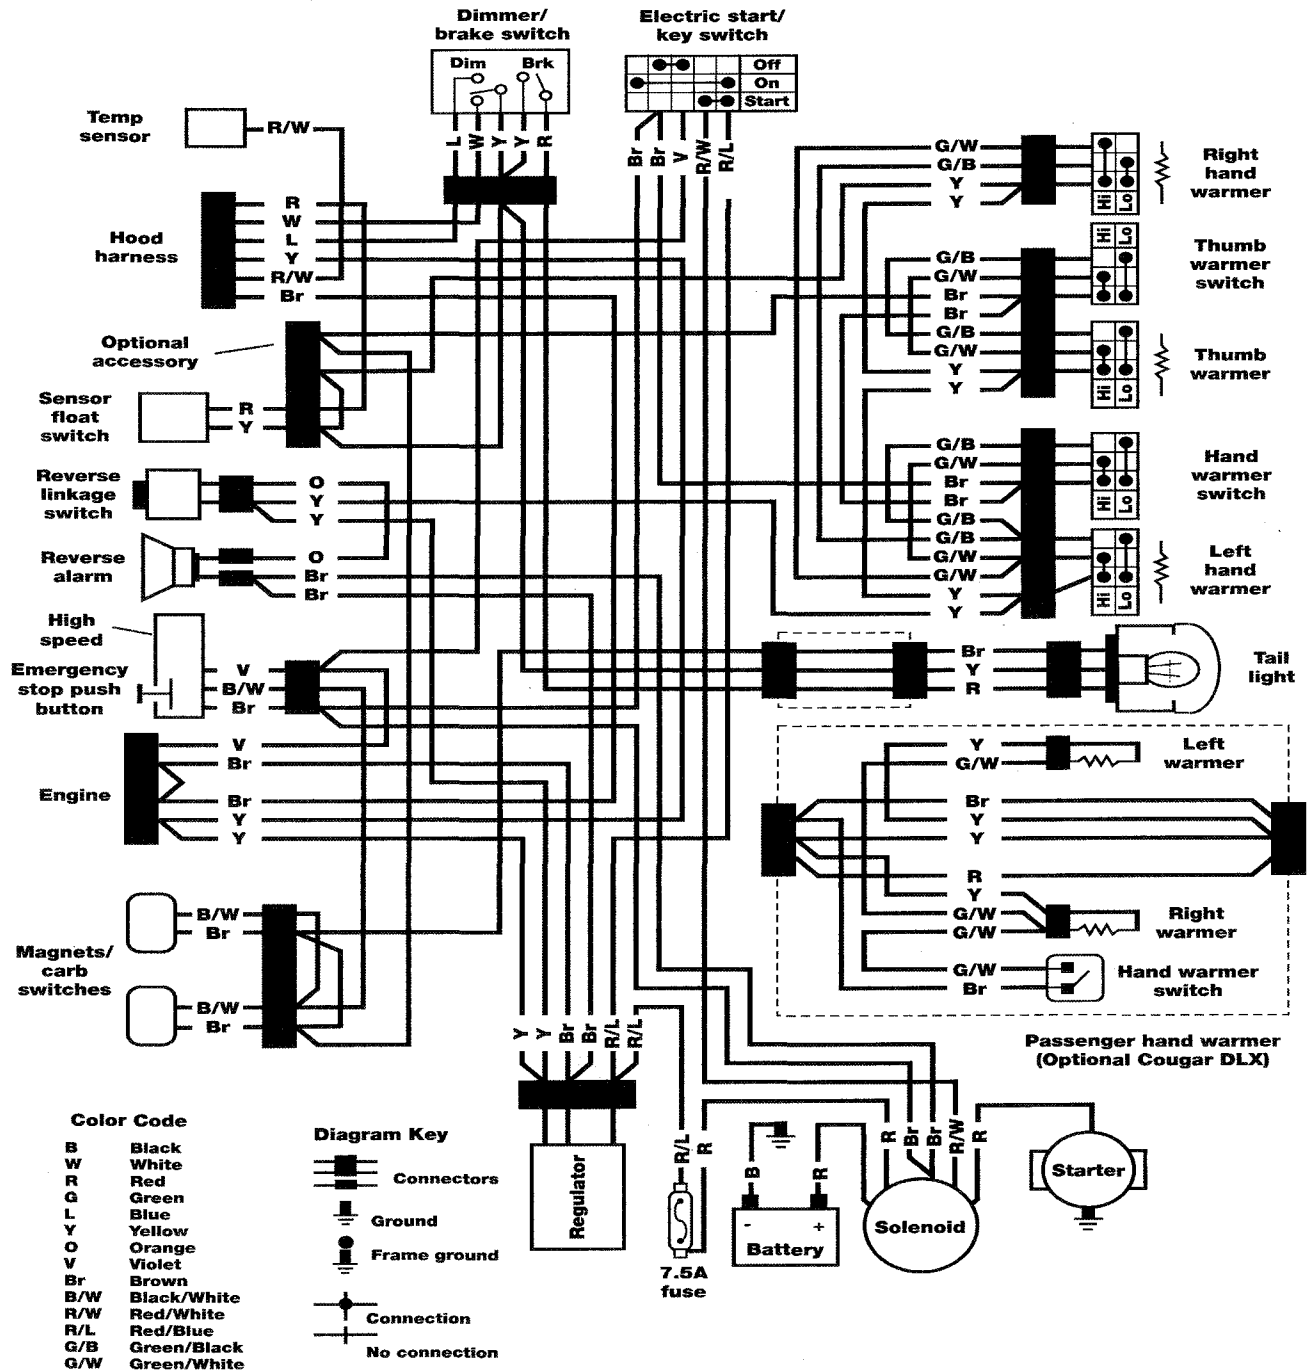

MAIN HARNESS 1998 PANTHER 550 AND COUGAR DELUXE