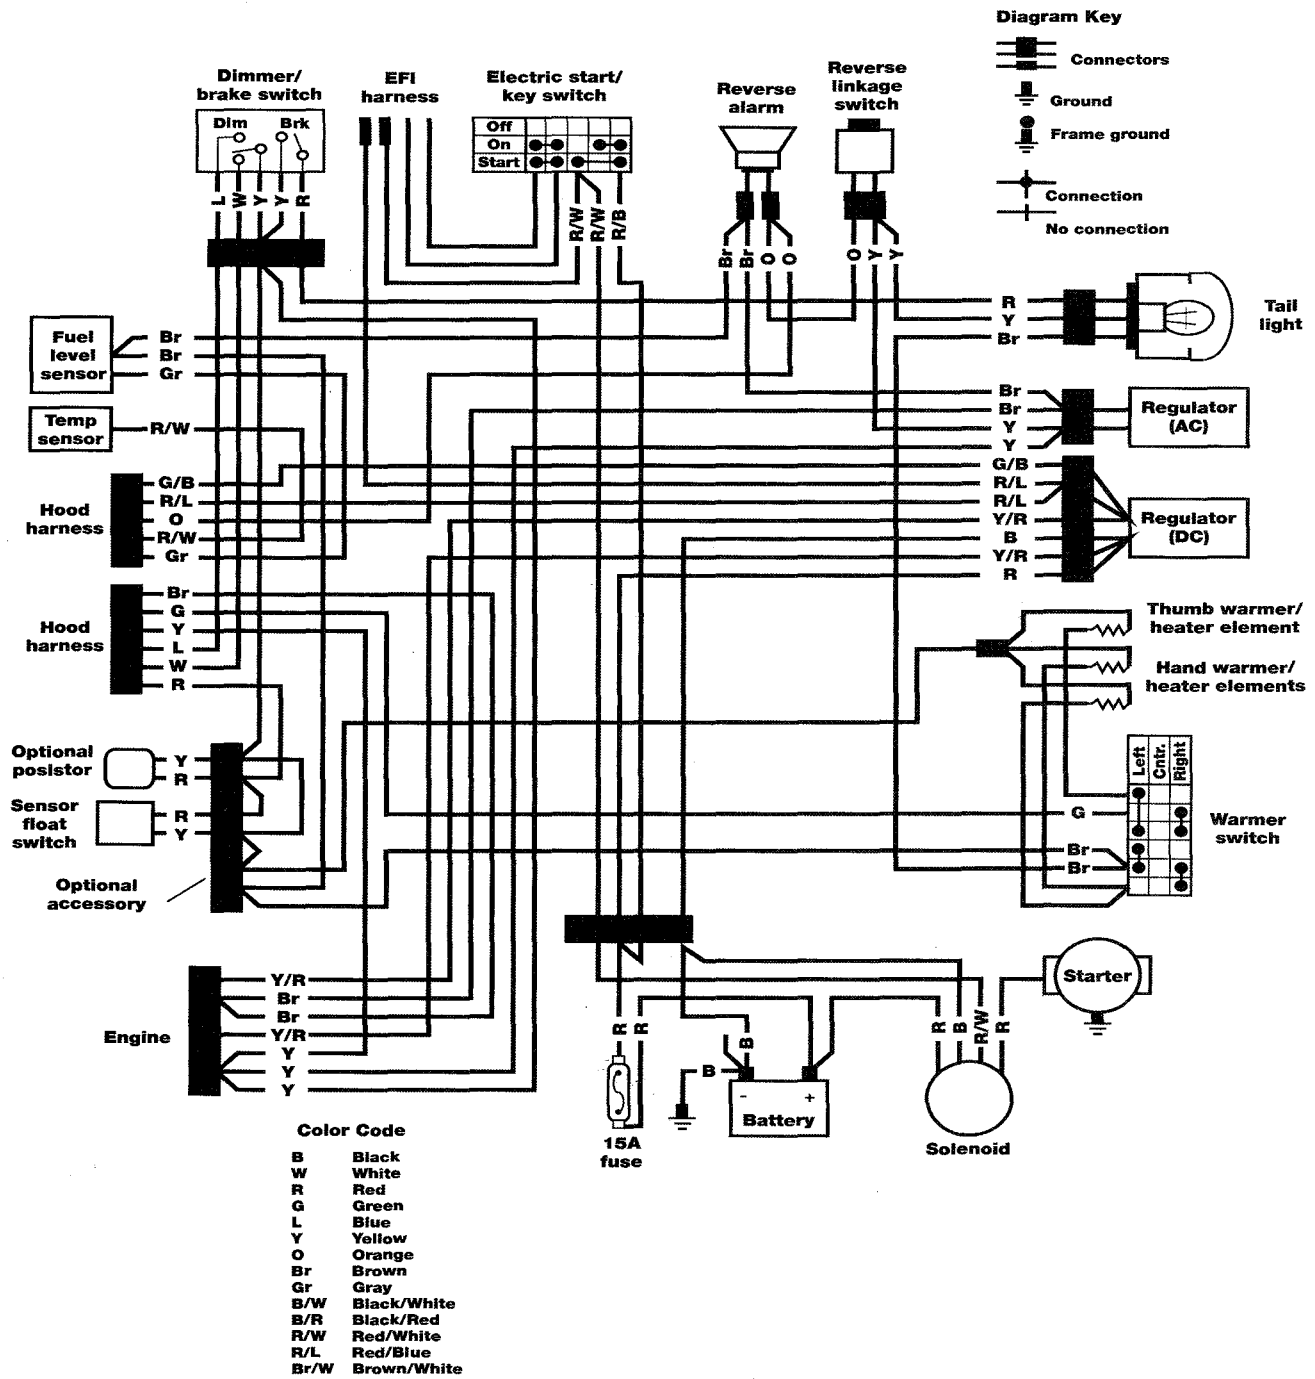

MAIN HARNESS 1992 PROWLER

**MAIN HARNESS 1993 440 ZR AND 580 ZR,
1995 ZR 440 AND ZR 580, 1995 Z 440 AND Z 580**

**MAIN HARNESS 1993 440 ZR AND 580 ZR,
1995 ZR 440 AND ZR 580, 1995 Z 440 AND Z 580**

MAIN HARNESS 1995 AND 1996 ZR 440

MAIN HARNESS 1995 PROWLER 2-UP, COUGAR (SIMILAR)

MAIN HARNESS 1995 PANTERA, EXT 580 EFI (SIMILAR), ZR 580 EFI (SIMILAR)

MAIN HARNESS 1996 ZRT 600, 1997 ZRT 600, EXT 600, POWDER EXTREME

MAIN HARNESS 1996 AND 1997 ZR 580 EFI

MAIN HARNESS 1997 Z 440

**MAIN HARNESS 1997 ZL 440, PANTHER 550 COUGAR (SIMILAR),
COUGAR MOUNTAIN CAT, 1998 ZL 440 (SIMILAR)**

MAIN HARNESS 1997 ZR 440 (SIMILAR), 1998 ZR 440

**MAIN HARNESS 1997 PANTERA, EXT 580 EFI (SIMILAR),
EXT 580 EFI DELUXE (SIMILAR)**

MAIN HARNESS 1997 POWDER SPECIAL EFI

MAIN HARNESS 1998 Z 440 (SIMILAR), ZL 500, COUGAR, COUGAR MOUNTAIN CAT, EXT 600 TRIPLE, EXT TRIPLE TOUR, ZRT 600, POWDER EXTREME, POWDER SPECIAL (CARBURETED)

Color Code