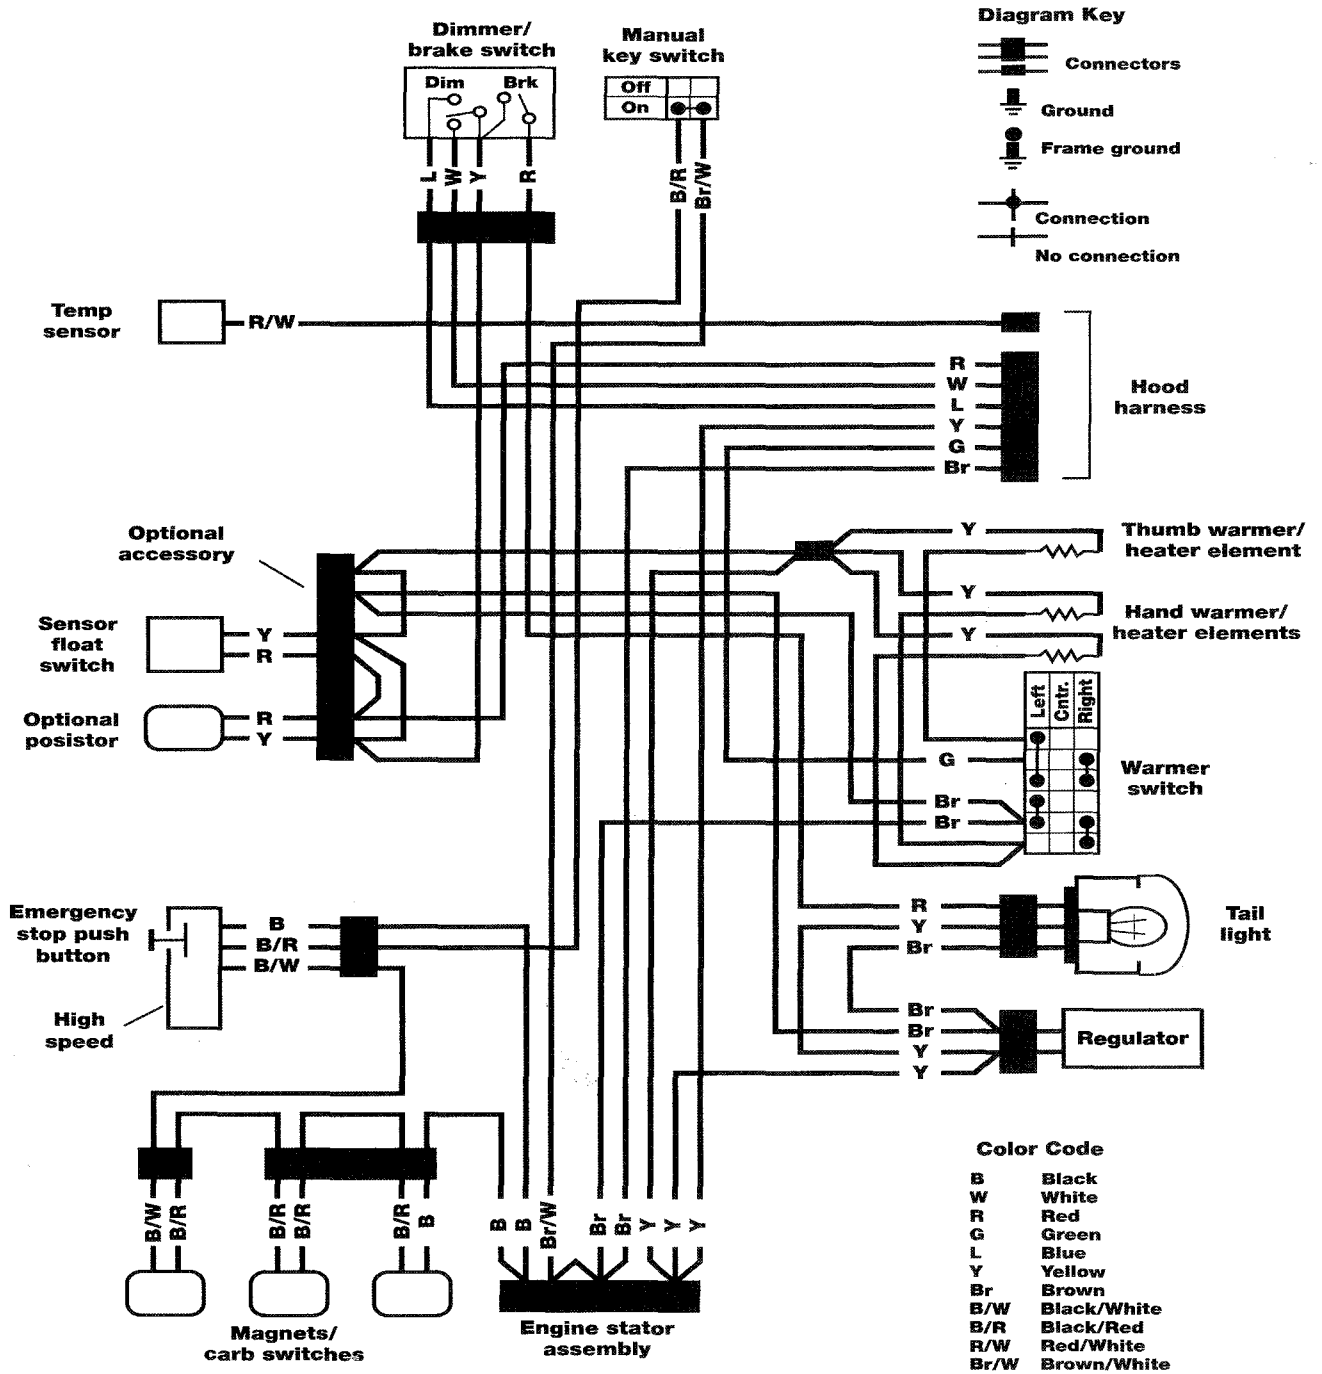

MAIN HARNESS 1992 PROWLER

**MAIN HARNESS 1993 440 ZR AND 580 ZR,
1995 ZR 440 AND ZR 580, 1995 Z 440 AND Z 580**

**MAIN HARNESS 1993 440 ZR AND 580 ZR,
1995 ZR 440 AND ZR 580, 1995 Z 440 AND Z 580**

MAIN HARNESS 1995 AND 1996 ZR 440

MAIN HARNESS 1995 PROWLER 2-UP, COUGAR (SIMILAR)

MAIN HARNESS 1995 PANTERA, EXT 580 EFI (SIMILAR), ZR 580 EFI (SIMILAR)

MAIN HARNESS 1996 ZRT 600, 1997 ZRT 600, EXT 600, POWDER EXTREME

MAIN HARNESS 1996 AND 1997 ZR 580 EFI

MAIN HARNESS 1997 Z 440

**MAIN HARNESS 1997 ZL 440, PANTHER 550 COUGAR (SIMILAR),
COUGAR MOUNTAIN CAT, 1998 ZL 440 (SIMILAR)**

MAIN HARNESS 1997 ZR 440 (SIMILAR), 1998 ZR 440

**MAIN HARNESS 1997 PANTERA, EXT 580 EFI (SIMILAR),
EXT 580 EFI DELUXE (SIMILAR)**

MAIN HARNESS 1997 POWDER SPECIAL EFI

MAIN HARNESS 1998 Z 440 (SIMILAR), ZL 500, COUGAR, COUGAR MOUNTAIN CAT, EXT 600 TRIPLE, EXT TRIPLE TOUR, ZRT 600, POWDER EXTREME, POWDER SPECIAL (CARBURETED)

Color Code