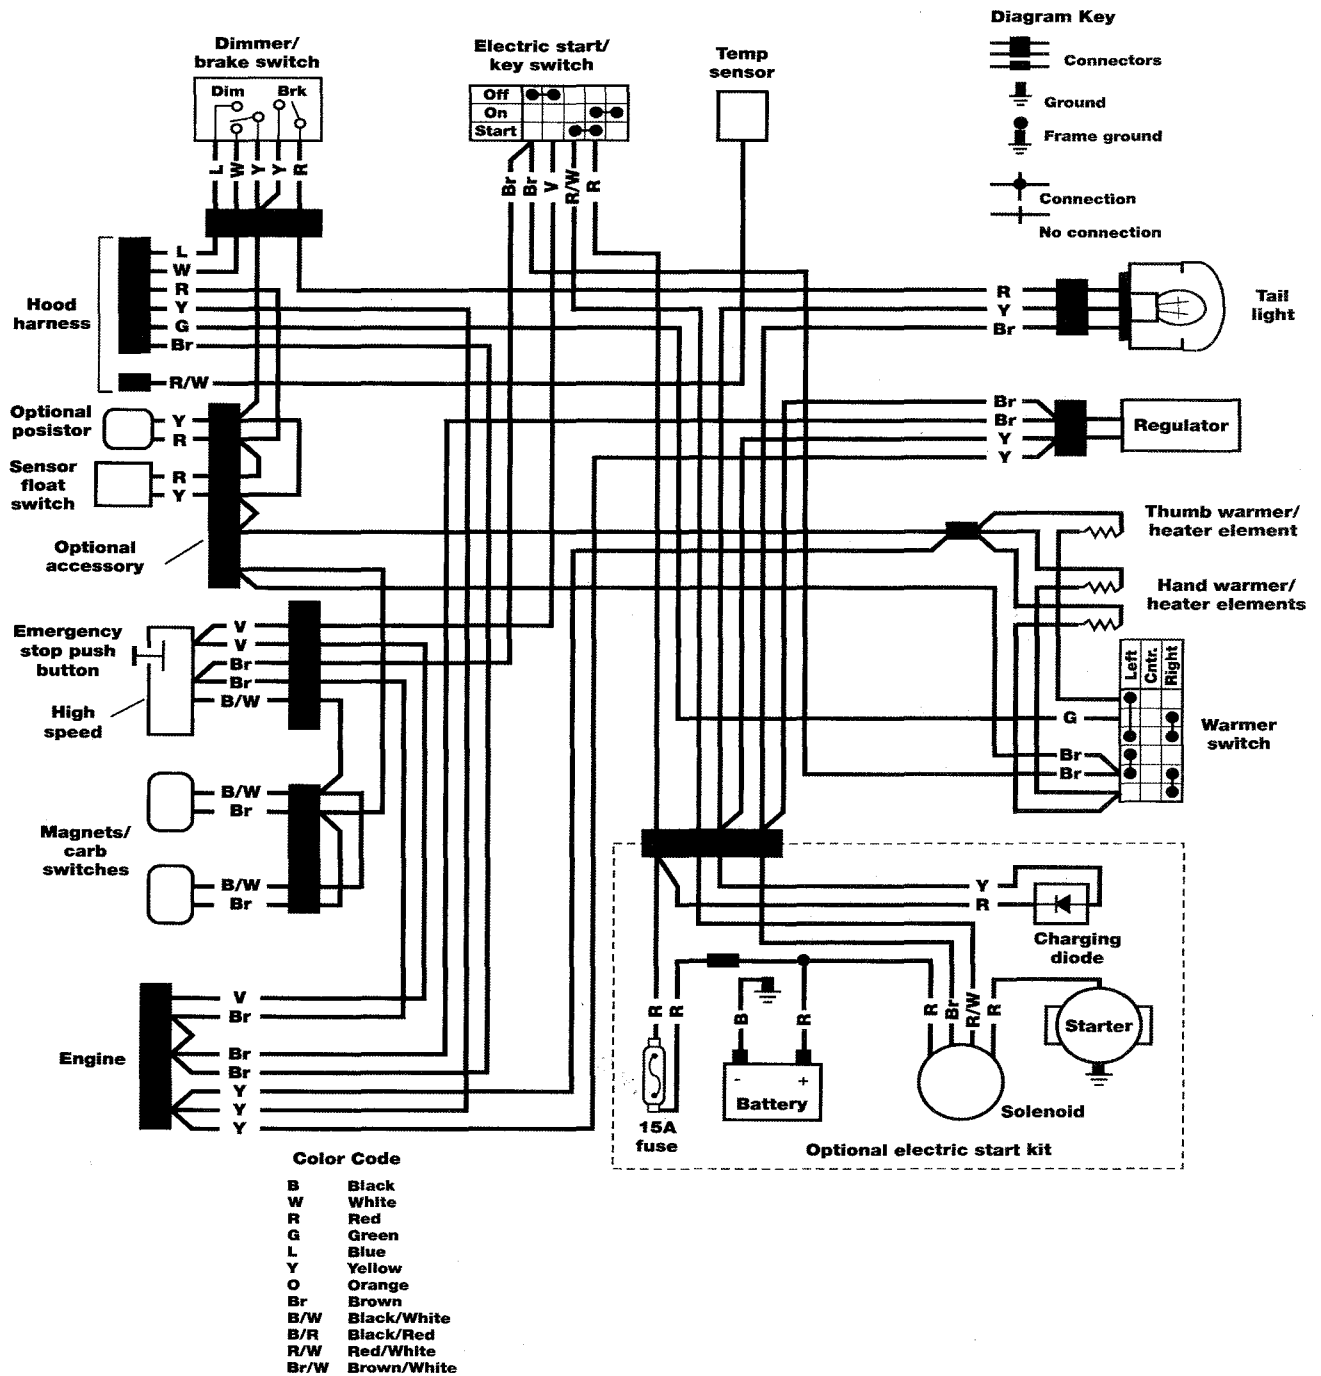

MAIN HARNESS 1995 PROWLER 2-UP, COUGAR (SIMILAR)

MAIN HARNESS 1995 PANTERA, EXT 580 EFI (SIMILAR), ZR 580 EFI (SIMILAR)

MAIN HARNESS 1996 ZRT 600, 1997 ZRT 600, EXT 600, POWDER EXTREME

MAIN HARNESS 1996 AND 1997 ZR 580 EFI

MAIN HARNESS 1997 Z 440

**MAIN HARNESS 1997 ZL 440, PANTHER 550 COUGAR (SIMILAR),
COUGAR MOUNTAIN CAT, 1998 ZL 440 (SIMILAR)**

MAIN HARNESS 1997 ZR 440 (SIMILAR), 1998 ZR 440

**MAIN HARNESS 1997 PANTERA, EXT 580 EFI (SIMILAR),
EXT 580 EFI DELUXE (SIMILAR)**

MAIN HARNESS 1997 POWDER SPECIAL EFI

MAIN HARNESS 1998 Z 440 (SIMILAR), ZL 500, COUGAR, COUGAR MOUNTAIN CAT, EXT 600 TRIPLE, EXT TRIPLE TOUR, ZRT 600, POWDER EXTREME, POWDER SPECIAL (CARBURETED)

Color Code