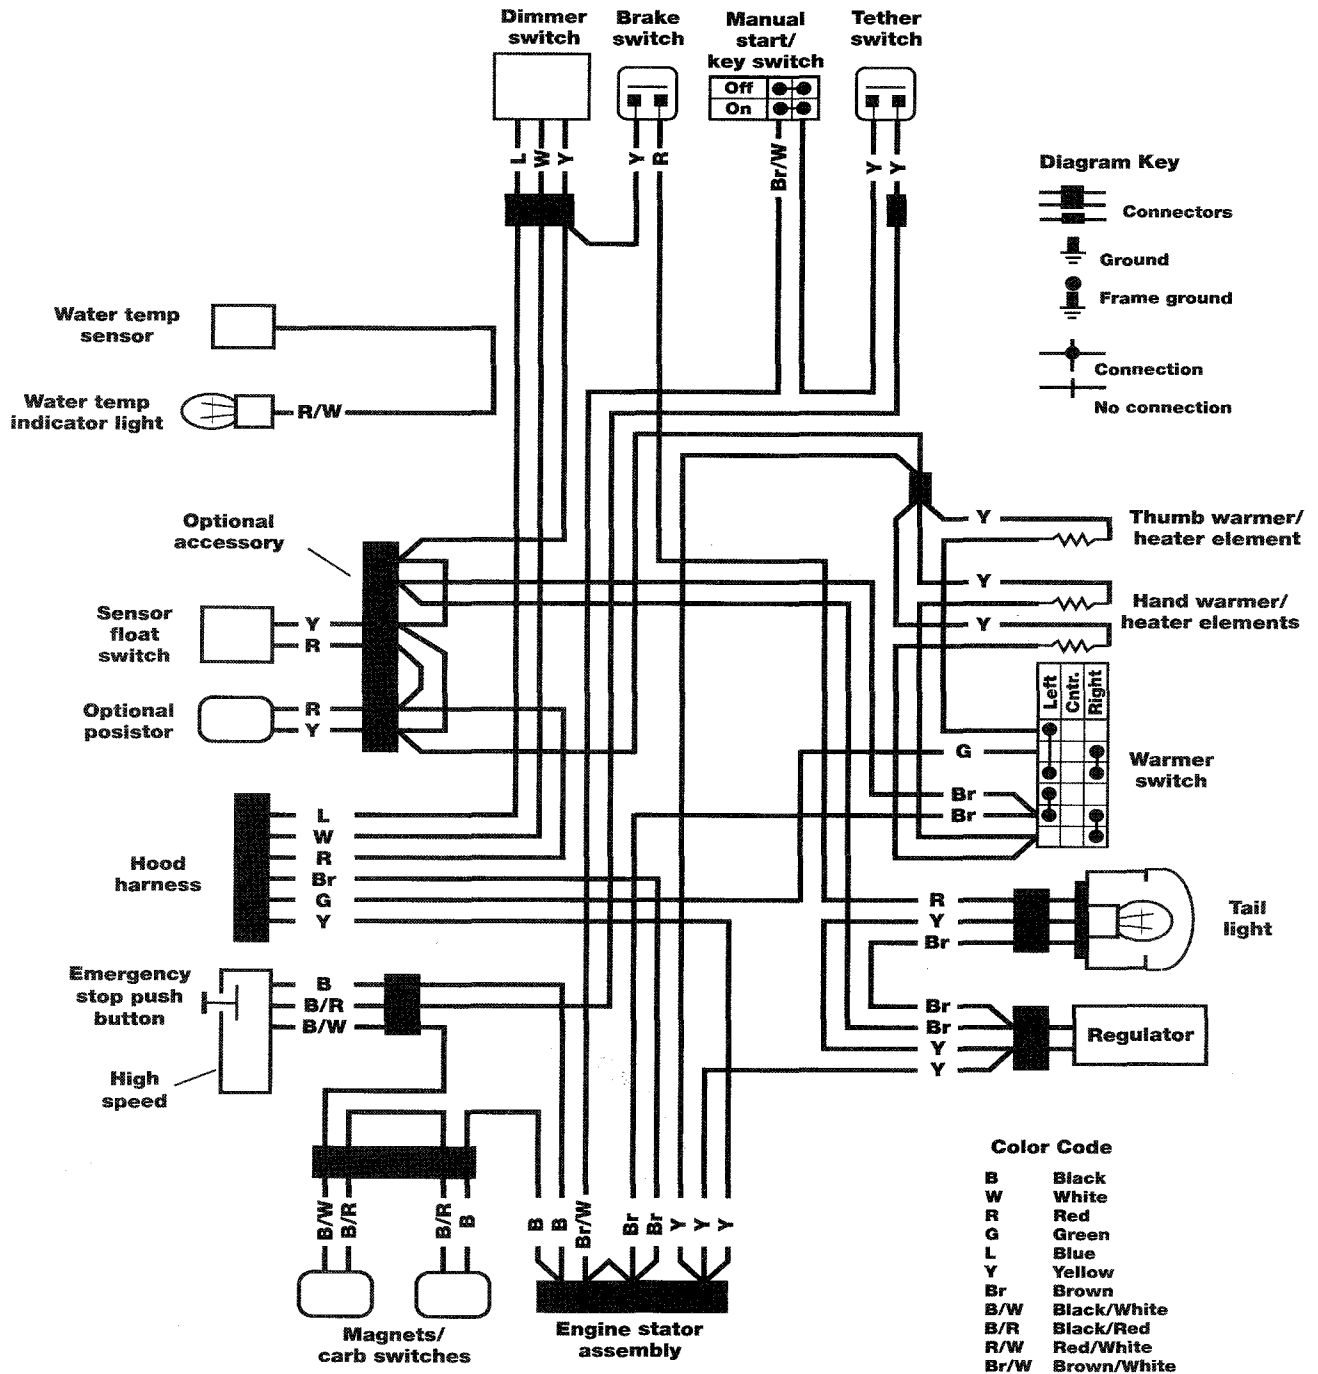

MAIN HARNESS 1992 PROWLER

**MAIN HARNESS 1993 440 ZR AND 580 ZR,
1995 ZR 440 AND ZR 580, 1995 Z 440 AND Z 580**

**MAIN HARNESS 1993 440 ZR AND 580 ZR,
1995 ZR 440 AND ZR 580, 1995 Z 440 AND Z 580**

MAIN HARNESS 1995 AND 1996 ZR 440

MAIN HARNESS 1995 PROWLER 2-UP, COUGAR (SIMILAR)

MAIN HARNESS 1995 PANTERA, EXT 580 EFI (SIMILAR), ZR 580 EFI (SIMILAR)

MAIN HARNESS 1996 ZRT 600, 1997 ZRT 600, EXT 600, POWDER EXTREME

MAIN HARNESS 1996 AND 1997 ZR 580 EFI

MAIN HARNESS 1997 Z 440

**MAIN HARNESS 1997 ZL 440, PANTHER 550 COUGAR (SIMILAR),
COUGAR MOUNTAIN CAT, 1998 ZL 440 (SIMILAR)**

MAIN HARNESS 1997 ZR 440 (SIMILAR), 1998 ZR 440

**MAIN HARNESS 1997 PANTERA, EXT 580 EFI (SIMILAR),
EXT 580 EFI DELUXE (SIMILAR)**

MAIN HARNESS 1997 POWDER SPECIAL EFI

MAIN HARNESS 1998 Z 440 (SIMILAR), ZL 500, COUGAR, COUGAR MOUNTAIN CAT, EXT 600 TRIPLE, EXT TRIPLE TOUR, ZRT 600, POWDER EXTREME, POWDER SPECIAL (CARBURETED)

Color Code