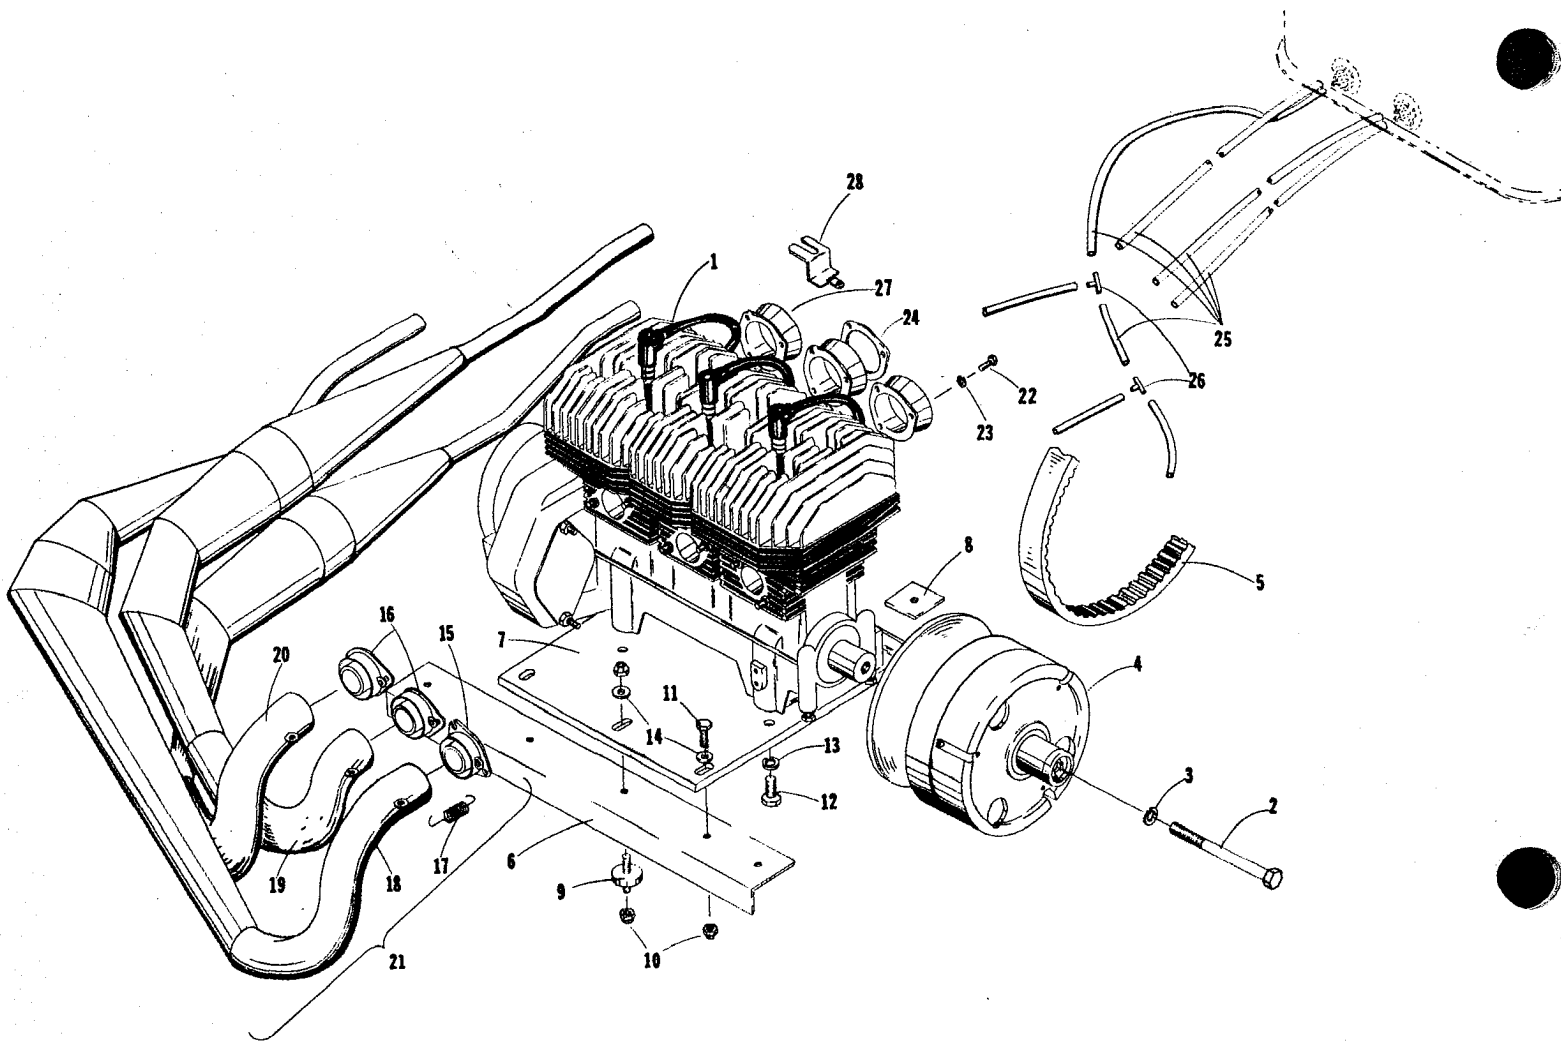

1972 EXT - Engine Mounting Parts (3 Cyl.)

Ref. No.	Pt. No.	Qty.	Description
1	0162-080	1	Engine, Kaw. (440/3)
	0162-081	1	Engine, Kaw. (650)
2	0123-136	1	Bolt, 1/2-20x5-1/2
3	0123-159	1	Washer, Lock-1/2
4	0225-007	1	Clutch, Drive (440/3)
	0225-010	1	Clutch, Drive (650)
5	0227-002	1	Belt
6	0107-134	1	Mount, Angle Support
7	0108-121	1	Engine Plate
8	0108-123	A/R	Spacer, Engine Mount
9	0108-124	6	Rubber Mount, 1/2
10	2261-016	12	Lock Nut, 3/8-24
11	0123-023	3	Bolt, 3/8-24x1
12	0123-112	4	Bolt, 1/2-13x1-1/4
13	0123-159	4	Washer, Lock-1/2
14	2264-001	3	Washer, .390x1
15	0112-183	1	Exhaust Outlet-No. 1
16	0112-184	2	Exhaust Outlet-No. 2
17	0123-321	6	Spring, Extension
18	0112-187	1	Exhaust Chamber-No. 1
19	0112-188	1	Exhaust Chamber-No. 2
20	0112-189	1	Exhaust Chamber-No. 3

Ref. No.	Pt. No.	Qty.	Description
21	0110-594	1	Exhaust System, 3 Cyl. (15-20)
22	0123-115	9	Bolt, 1/4-20x9/16
23	0123-014	9	Washer, Lock-1/4
24	0109-346	3	Retaining Plate
25	0210-018	4	Gas Hose/Return Line-18"
26	0109-332	2	Tee Connector
27	0109-415	3	Ram Tube
28	0109-429	3	Mounting Bracket, Cable

Component Parts Data

0116-362	Drive Chain 70P (440/3)
0116-363	Drive Chain 72P (650)
0170-021	Carburetor, WRD-1
0110-604	Driven Clutch
0187-002	Throttle Cable-Triple
0217-021	Spark Plug: B10EN
0116-341	Belly Pan
0110-602	Front End Weldment

Sprocket Ratio: 19/39 (440/3)
21/39 (650)