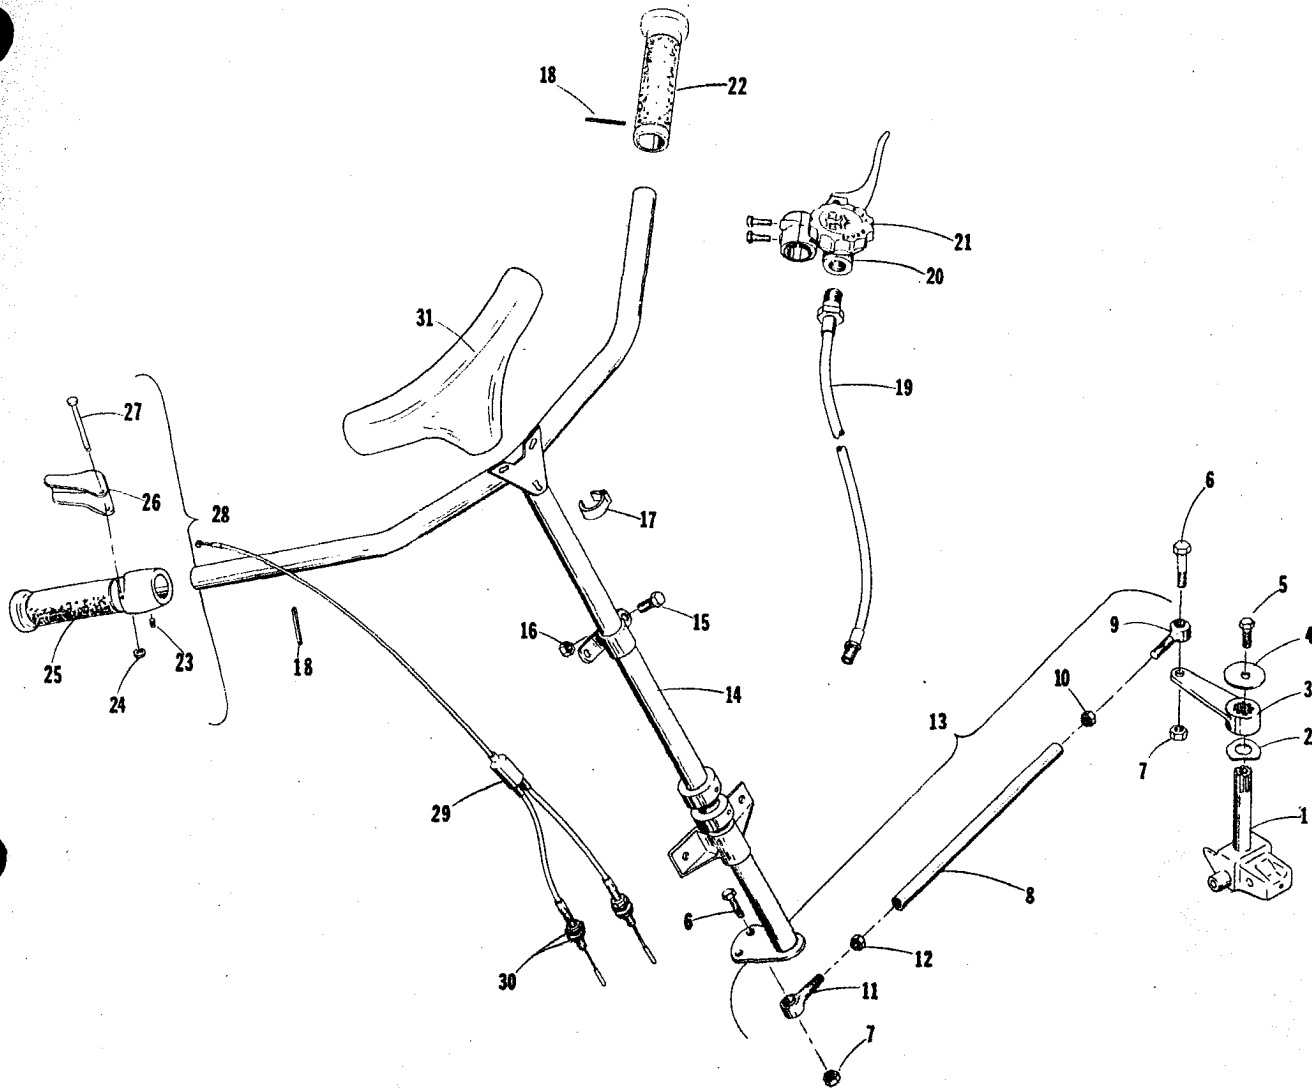

1972 EXT - Steering Assembly

Ref. No.	Pt. No.	Qty.	Description
1	0105-090	2	Spindle, Forged
2	0123-261	2	Washer, U-Bend
3	0110-017	2	Spindle Arm
4	0123-019	2	Washer, 21/64x1-1/2
5	0123-131	2	Bolt, 5/16-24x3/4
6	0123-066	4	Bolt, 3/8-24x1-1/8
7	2261-016	4	Lock Nut, 3/8-24
8	0105-094	2	Tie Rod
9	0105-049	2	Rod End, R.H. Thd.
10	0123-191	2	Jam Nut, 3/8-24
11	0105-093	2	Rod End, L.H. Thd.
12	0123-379	2	Jam Nut, 3/8-24, L.H. Thd.
13	0110-080	2	Tie Rod Assembly (8-12)
14	0110-595	1	Steering Post Assembly
15	0123-222	2	Bolt, 1/2-20x5/8
16	2261-008	2	Lock Nut, 1/4-20
17	0123-424	3	Clip, Conduit

Ref. No.	Pt. No.	Qty.	Description
18	0123-061	2	Pin, Spring-5/32x1-1/4
19	0109-418	1	Pressure Line, Brake
20	0109-419	1	Master Cylinder, Brake
21	0109-422	1	Cover, Master Cylinder, Brake
22	0105-118	1	Handlegrip
23	0123-218	1	Set Screw, 1/4-20x5/16
24	0123-231	1	Ring, Retaining
25	0109-153	1	Handle, Control
26	0109-150	1	Lever, Control
27	0123-230	1	Pin
28	0110-113	1	Handle, Throttle Control Assy. (23-27)
29	0187-004	1	Cable, Throttle (2 Cyl.)
	0187-002	1	Cable, Throttle (3 Cyl.)
30	0123-406	4	Nut, Flange-5/16-24 (2 Cyl.)
	0123-406	6	Nut, Flange-5/16-24 (3 Cyl.)
31	0106-357	1	Pad, Handlebar