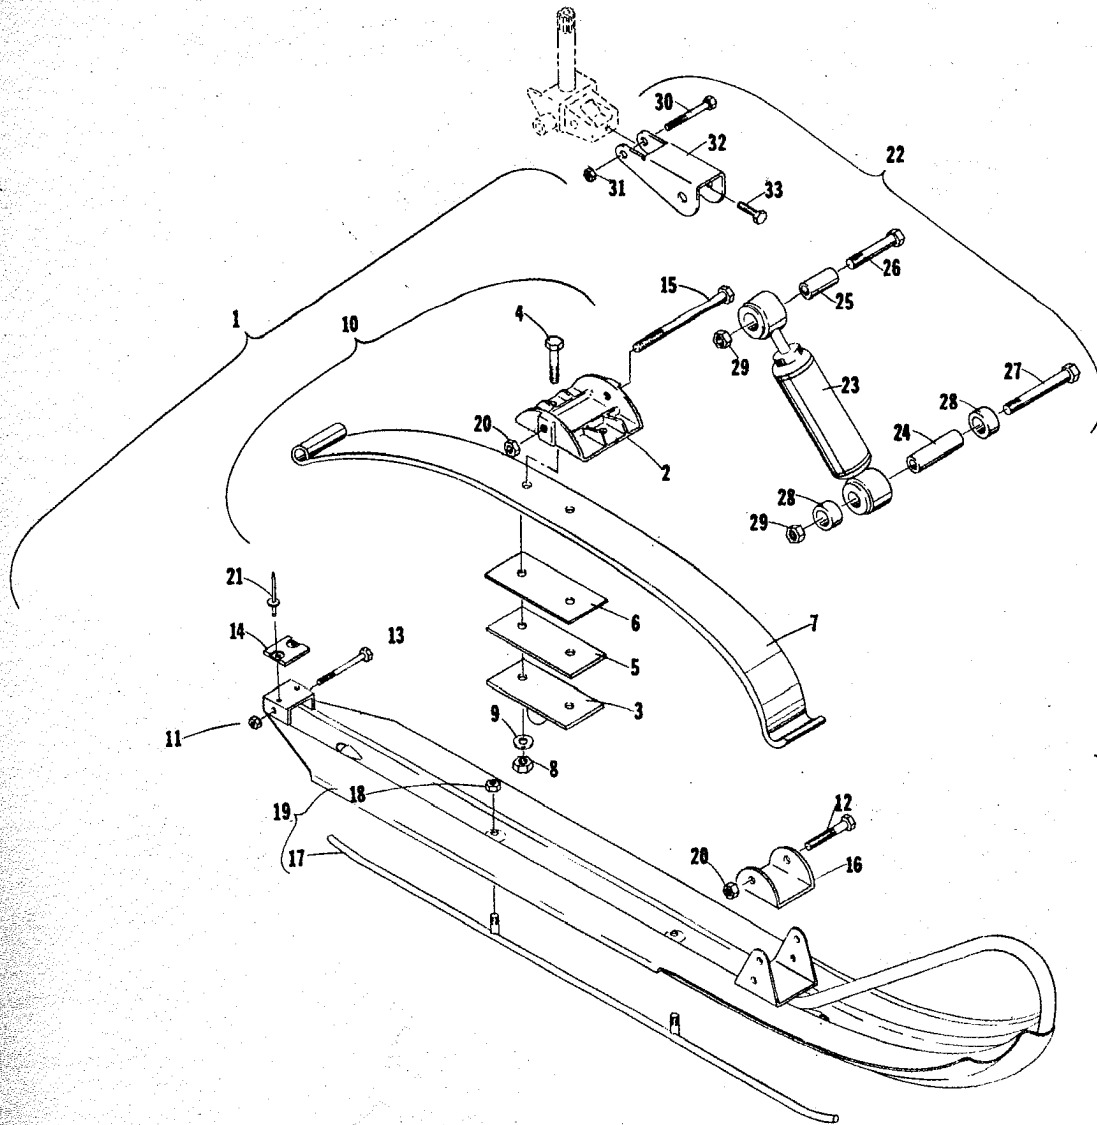

Thief River Falls, Minnesota

1972 EXT - Ski Spring Assembly

Ref. No.	Pt. No.	Qty.	Description
1	0110-588	1	Ski/Spring Assembly-Right
	0110-587	1	Ski/Spring Assembly-Left
2	0105-092	2	Saddle, Spindle
3	0103-036	2	Bump-Out Block
4	0123-185	4	Bolt, 3/8-24x1-1/2
5	0103-033	2	Plate, Pressure Spring
6	0103-034	2	Liner, Interleaf
7	0103-038	2	Spring, Single Leaf
8	2261-016	4	Lock Nut, 3/8-24
9	2264-001	4	Washer, .390x1
10	0110-589	1	Ski/Spring Assembly-Left (2-10)
	0110-590	1	Ski/Spring Assembly-Right (2-10)
11	2261-012	2	Lock Nut, 5/16-24
12	0123-031	2	Bolt, 3/8-24x3-1/4
13	0123-412	2	Bolt, 5/16-24x2-3/4
14	0103-028	2	Bumper Pad, Ski
15	0123-389	2	Bolt, 3/8-24x4-1/2
16	0103-007	2	Saddle, Hi-Fax

Ref. No.	Pt. No.	Qty.	Description
18	0123-061	2	Pin, Spring-5/32x1-1/4
19	0109-418	1	Pressure Line, Brake
20	0109-419	1	Master Cylinder, Brake
21	0109-422	1	Cover, Master Cylinder, Brake
22	0105-118	1	Handlegrip
23	0123-218	1	Set Screw, 1/4-20x5/16
24	0123-231	1	Ring, Retaining
25	0109-153	1	Handle, Control
26	0109-150	1	Lever, Control
27	0123-230	1	Pin
28	0110-113	1	Handle, Throttle Control Assy. (23-27)
29	0187-004	1	Cable, Throttle (2 Cyl.)
	0187-002	1	Cable, Throttle (3 Cyl.)
30	0123-406	4	Nut, Flange-5/16-24 (2 Cyl.)
	0123-406	6	Nut, Flange-5/16-24 (3 Cyl.)
31	0106-357	1	Pad, Handlebar