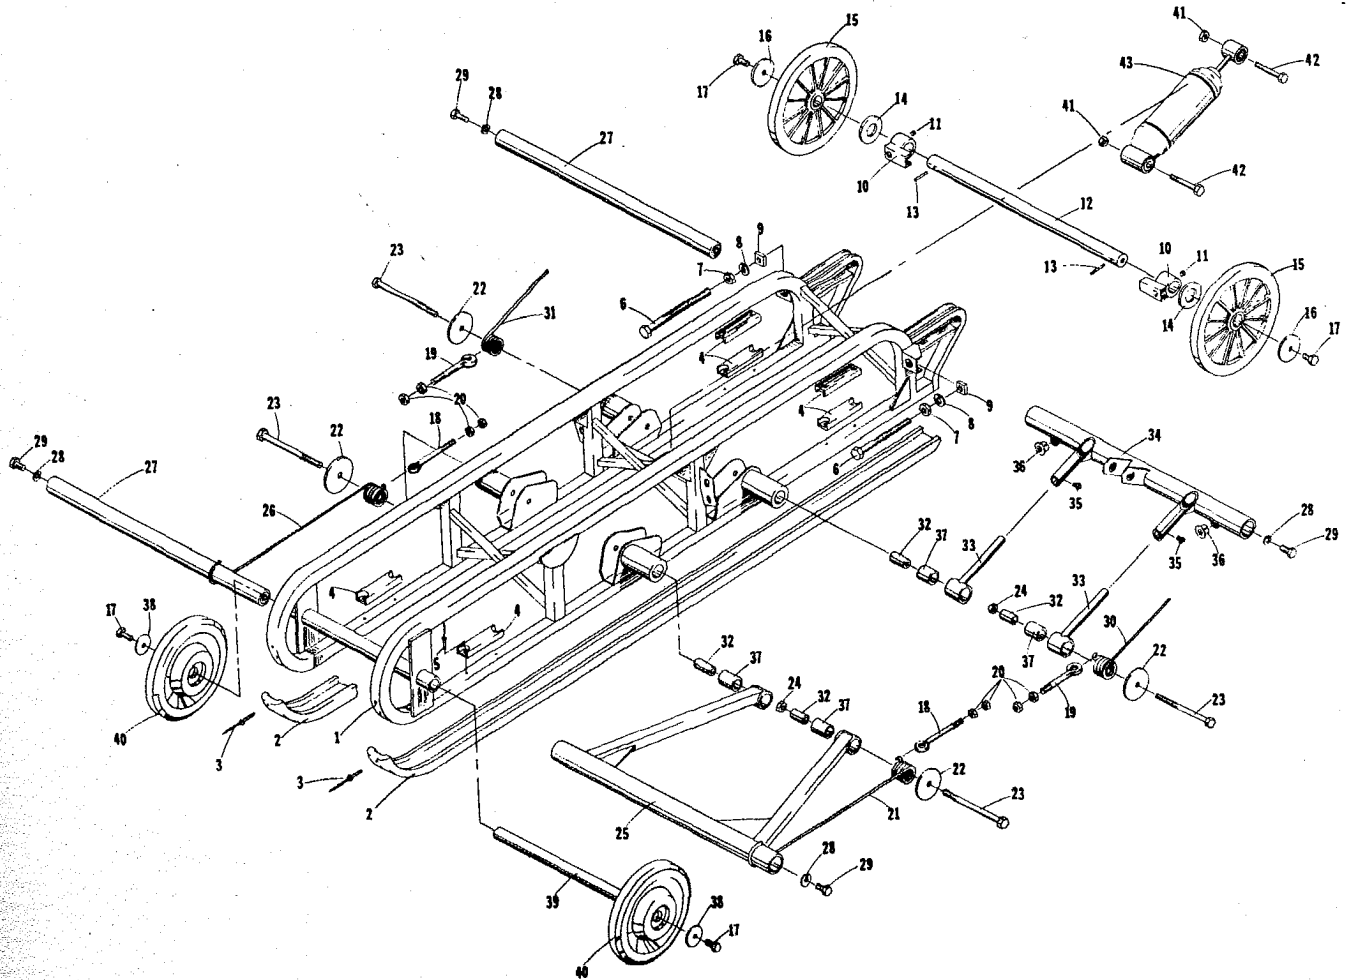

1972 EXT - Undercarriage

Ref. No.	Pt. No.	Qty.	Description
1	0104-251	1	Skid Frame Weldment
2	0104-187	2	Hi-Fax, Skid Frame
3	0123-071	34	Rivet, SS56D
4	0104-073	6	Shock Pad
5	0123-251	12	Rivet, SS54LF
6	0123-328	2	Bolt, 7/16-14x4
7	0123-142	2	Nut, 7/16-14
8	0123-111	2	Lock Washer, 7/16
9	0123-356	2	Nut, Square 7/16-14
10	0110-268	2	Spacer, Rear Axle
11	0123-040	2	Set Screw, 3/8-24x3/8
12	0104-131	1	Axle, Rear
13	0123-061	2	Drive Pin, 5/32x1-1/4
14	0123-018	2	Washer, .765x1-1/2
15	0104-214	2	Wheel, Rear
16	0123-019	2	Washer, 21/64x1-1/2
17	0123-131	4	Bolt, 5/16-24x3/4
18	2272-037	2	Eye Bolt, Rear-3/8-16x4
19	2272-063	2	Eye Bolt, Front-3/8-16x6-5/16
20	0123-376	8	Jam Nut, 3/8-16
21	0104-032	1	Spring, Left Front
22	0123-331	4	Washer, .390x2

Ref. No.	Pt. No.	Qty.	Description
23	0123-032	4	Bolt, 3/8-24x4-1/4
24	2261-016	4	Lock Nut, 3/8-24
25	0104-221	1	Front Arm Weldment
26	0104-033	1	Spring, Right Front
27	0104-236	2	Inner Axle
28	0123-011	4	Lock Washer, 3/8
29	0123-064	4	Bolt, 3/8-24x1-1/4
30	0104-194	1	Spring, Right Rear
31	0104-195	1	Spring, Left Rear
32	0104-108	4	Insert, Pivot
33	0110-266	2	Inside Arm w/Bushing
34	0104-252	1	Arm Assembly, Rear
35	0104-062	2	Zerk, 1/4-28
36	0104-092	2	Bushing, Spring
37	0104-107	4	Oilite Bushing
38	0123-260	2	Washer, 11/32x1-1/8
39	0104-237	1	Axle
40	0102-094	2	Wheel
41	2261-024	2	Lock Nut, 7/16-20
42	0123-288	2	Bolt, 7/16-20x2-1/4
43	0106-173	1	Shock Absorber
44	0110-615	1	Undercarriage Assembly (1-43)