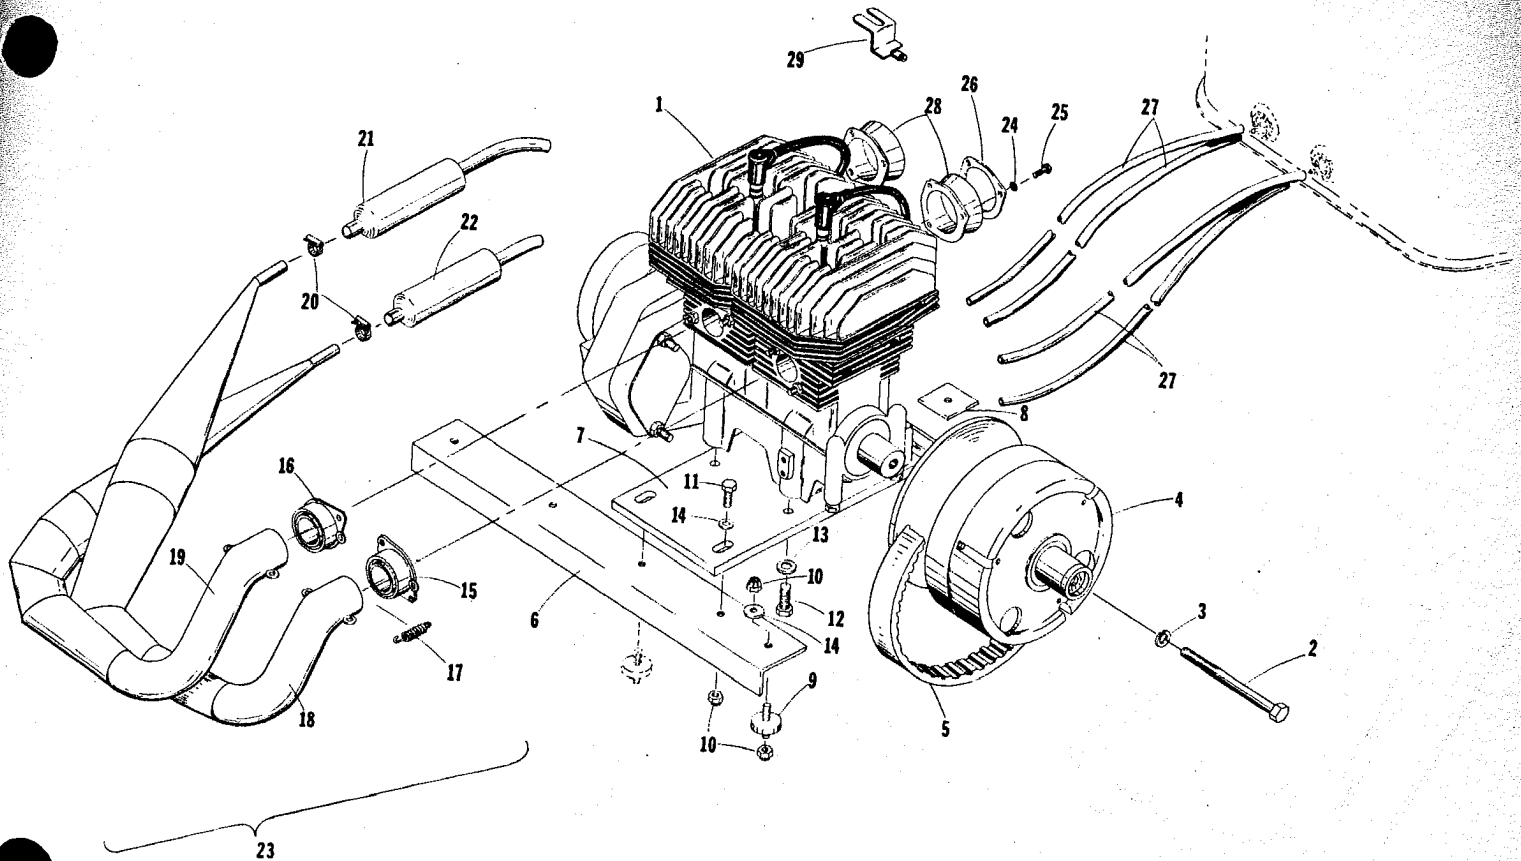

1972 EXT - Engine Mounting Parts (2 Cyl.)

Ref. No.	Pt. No.	Qty.	Description
1	0162-075	1	Engine, Kaw. (T1A 250 R1A)
	0162-076	1	Engine, Kaw. (T1A 290 R1A)
	0162-077	1	Engine, Kaw. (T1A 340 R1A)
	0162-078	1	Engine, Kaw. (T1A 400 R1A)
	0162-086	1	Engine, Kaw. (T1A 440 R1A)
2	0123-136	1	Bolt, 1/2-20x5-1/2
3	0123-159	1	Lock Washer, 1/2
4	0225-005	1	Clutch, Drive (250,290)
	0225-006	1	Clutch, Drive (340)
	0225-007	1	Clutch, Drive (400)
	0225-015	1	Clutch, Drive (440/2)
5	0227-002	1	Belt
6	0107-134	1	Mount, Angle Support
7	0108-122	1	Engine Plate
8	0108-123	A/R	Spacer, Engine Mount
9	0108-124	5	Rubber Mount, 1/2
10	2261-016	12	Lock Nut, 3/8-24
11	0123-023	2	Bolt, 3/8-24x1
12	0123-112	4	Bolt, 1/2-13x1-1/4
13	0123-159	4	Lock Washer, 1/2
14	2264-001	2	Washer, .390x1
15	0112-183	1	Exhaust Outlet-No. 1
16	0112-184	1	Exhaust Outlet-No. 2
17	0123-321	4	Spring, Extension
18	0112-185	1	Exhaust Chamber-No. 1
19	0112-186	1	Exhaust Chamber-No. 2
20	0214-012	2	Hose Clamp

Ref. No.	Pt. No.	Qty.	Description
21	0112-191	1	Snuffer, No. 1 (Long) w/Clamp
22	0112-192	1	Snuffer, No. 2 (Short) w/Clamp
23	0110-593	1	Exhaust System, 2 Cyl. (15-22)
24	0123-014	6	Washer, Lock-1/4
25	0123-115	6	Bolt, 1/4-20x9/16
26	0109-346	2	Retaining Plate
27	0210-018	4	Gas Hose/Return Line-18"
28	0109-415	2	Ram Tube
29	0109-429	2	Mounting Bracket, Cable

Component Parts Data

0116-361	Drive Chain, 70P (340)
0116-360	Drive Chain, 68P (250,290)
0116-362	Drive Chain, 70P (400,440/2)
0170-021	Carburetor, WRD-1
0110-604	Driven Clutch
0187-004	Throttle Cable, Dual
0217-021	Spark Plug: B10EN
0116-341	Belly Pan
0110-602	Front End Weldment
Sprocket Ratio: 13/39 (250)	
15/39 (290)	
17/39 (340)	
19/39 (400,440/2)