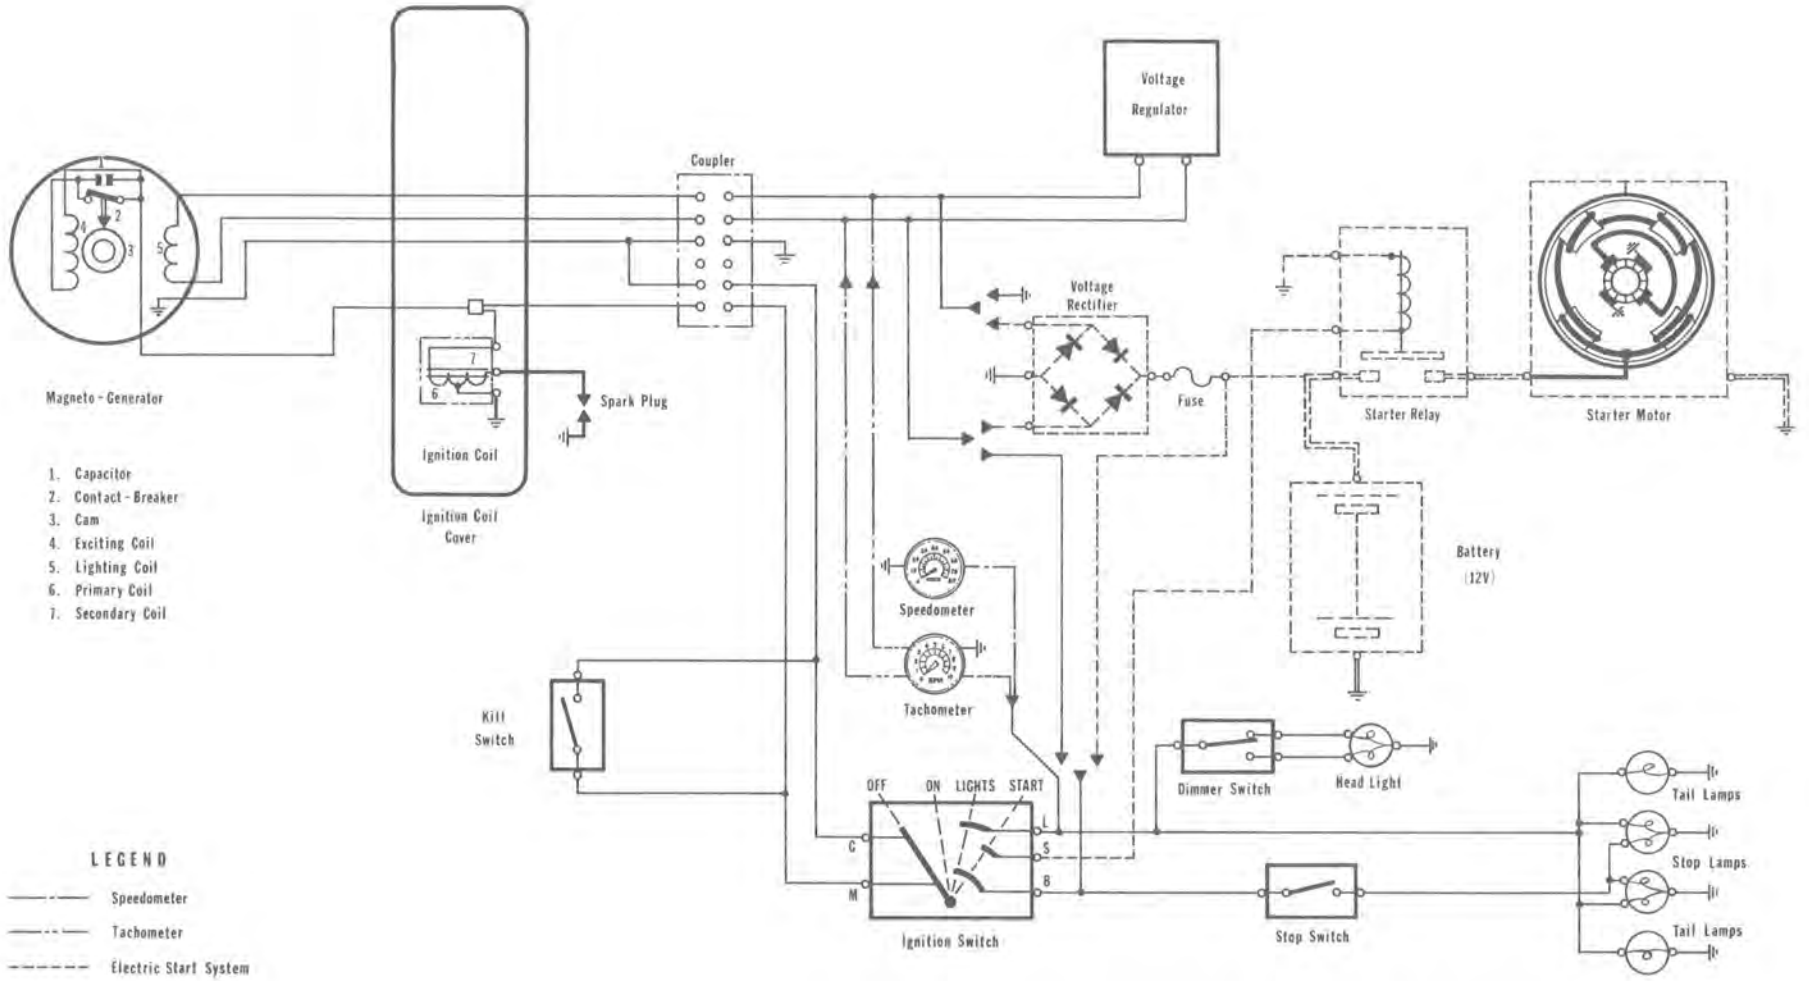

Figure 5-17. Wiring Diagram, Single Cylinder

Magneto-Generator

1. Capacitor
2. Contact - Breaker
3. Cam
4. Exciting Coil
5. Lighting Coil
6. Primary Coil
7. Secondary Coil

**LEGEND**

- Speedometer
- - - Tachometer
- - - - Electric Start System