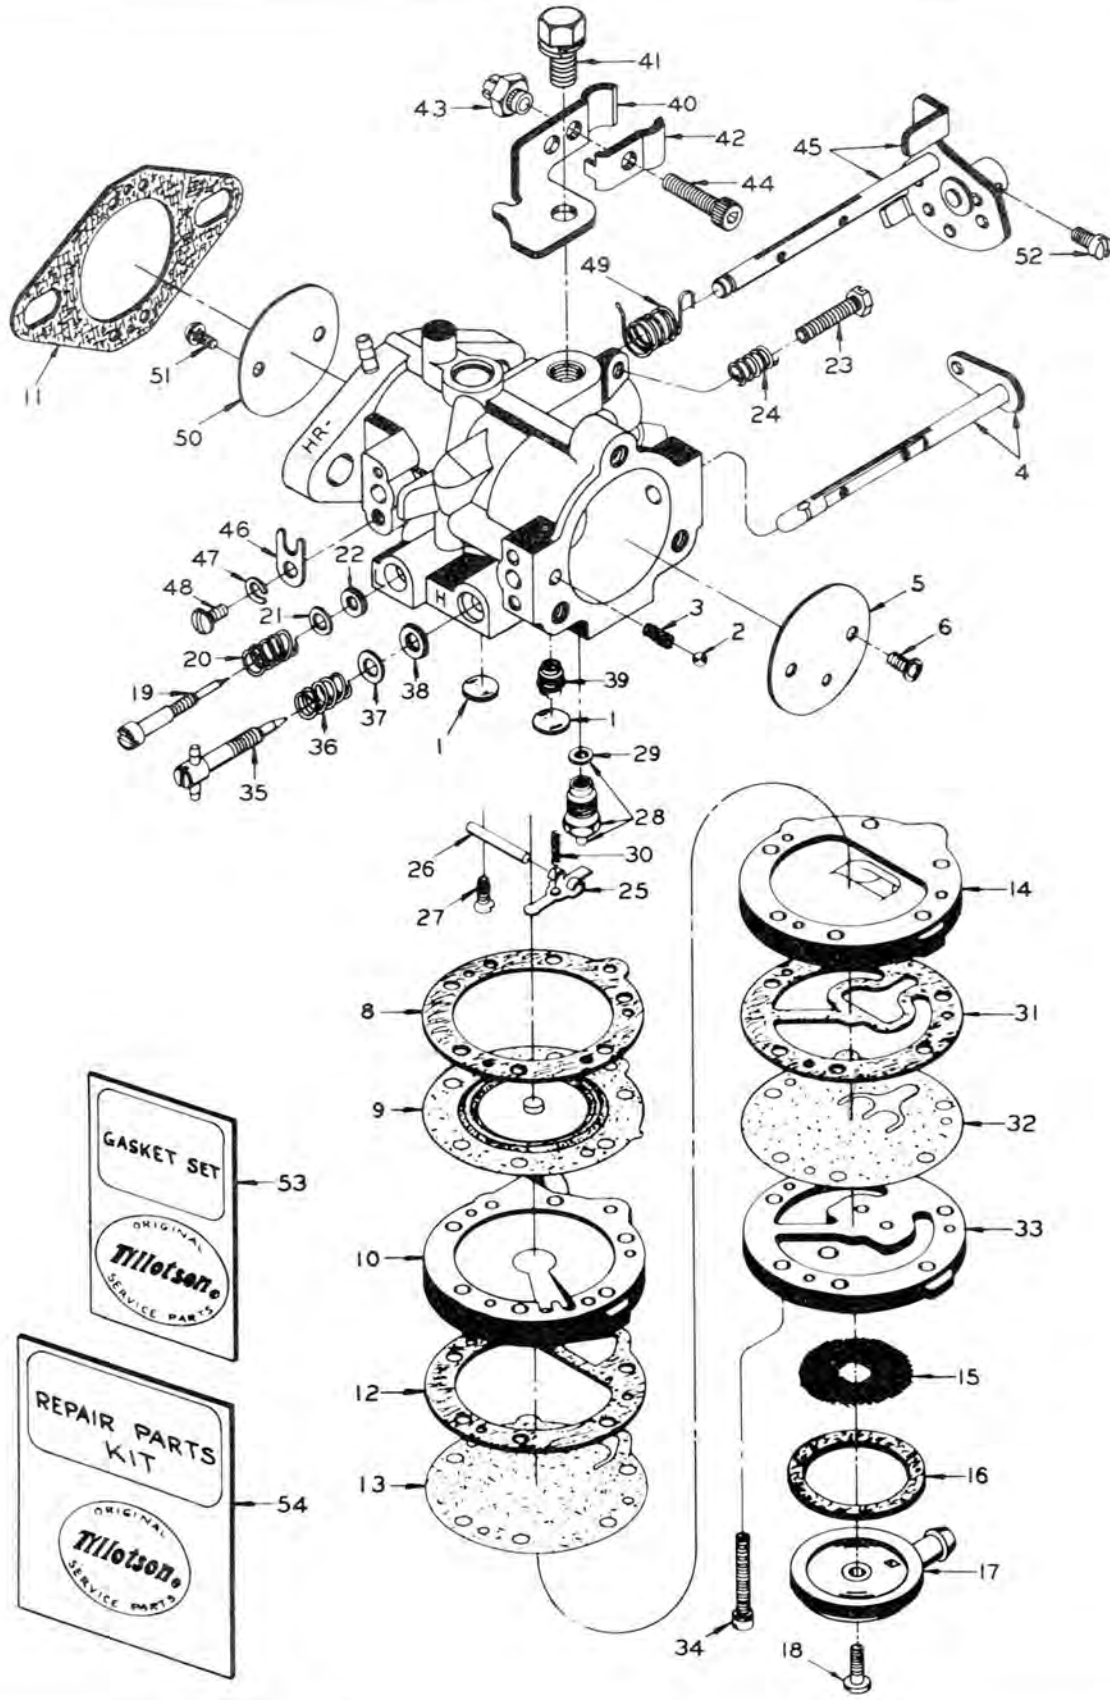

CARBURATOR (HR-140A TILLOTSON)

CARBURATOR (HR-140A TILLOTSON)

ITEM	NUMBER	DESCRIPTION	QT'Y	ITEM	NUMBER	DESCRIPTION	QT'Y
1	816005	BODY CHANNEL WELCH PLUG	2	32	816066	INLET VALVE DIAPHRAGM	1
2	816007	CHOKE FRICTION BALL	1	33	816062	INLET VALVE BODY	1
3	816010	CHOKE FRICTION SPRING	1	34	816065	INLET VALVE BODY RET. SCREW	6
4	816304	CHOKE SHAFT & LEVER	1	35	816126	HIGH SPEED MIXTURE SCREW	1
5	816062	CHOKE SHUTTER	1	36	816022	HIGH SPEED MIXTURE SCREW SPRING	1
6	816300	CHOKE SHUTTER SCREW & LOCKWASHER	2	37	816006	HIGH SPEED MIXTURE SCREW WASHER	1
8	816026	DIAPHRAGM GASKET	1	38	816017	HIGH SPEED MIXTURE SCREW PACKING	1
9	816027	DIAPHRAGM	1	39	816043	NOZZLE CHECK VALVE	1
10	816303	DIAPHRAGM COVER	1	40	816271	THROTTLE CABLE BRACKET	1
11	816037	FLANGE GASKET	1	41	816272	BRACKET RET. SCREW & LOCKWASHER	1
12	816064	FUEL PUMP GASKET	1	42	816265	THROTTLE CABLE CLAMP	1
13	816063	FUEL PUMP DIAPHRAGM	1	43	816267	THROTTLE CABLE CLAMP RET. NUT	1
14	816061	FUEL PUMP BODY	1	44	816266	THROTTLE CABLE CLAMP RET. SCREW	1
15	816025	FUEL STRAINER SCREEN	1	45	816273	THROTTLE SHAFT & LEVER	1
16	816020	FUEL STRAINER COVER GASKET	1	46	816012	THROTTLE SHAFT CLIP	1
17	816068	FUEL STRAINER COVER	1	47	816003	THROTTLE SHAFT CLIP LOCKWASHER	1
18	816021	FUEL STRAINER COVER RET. SCREW	1	48	816004	THROTTLE SHAFT CLIP RET. SCREW	1
19	816039	IDLE MIXTURE SCREW	1	49	816041	THROTTLE SHAFT RETURN SPRING	1
20	816009	IDLE MIXTURE SCREW SPRING	1	50	816069	THROTTLE SHUTTER	1
21	816024	IDLE MIXTURE SCREW WASHER	1	51	816300	THROTTLE SHUTTER SCREW & LOCKWASHER	2
22	816023	IDLE MIXTURE SCREW PACKING	1	52	816136	THROTTLE WIRE RET. SCREW	1
23	816042	IDLE SPEED SCREW	1	53	816077	GASKET SET	1
24	816002	IDLE SPEED SCREW SPRING	1	54	816078	REPAIR PARTS KIT	1
25	816018	INLET CONTROL LEVER	1				
26	816031	INLET CONTROL LEVER FULCRUM PIN	1				
27	816029	LEVER FULCRUM PIN RET. SCREW	1				
28	816060	INLET NEEDLE, SEAT & GASKET	1				
29	816014	INLET SEAT GASKET	1				
30	816056	INLET TENSION SPRING	1				
31	816067	INLET VALVE GASKET	1				

NOTES