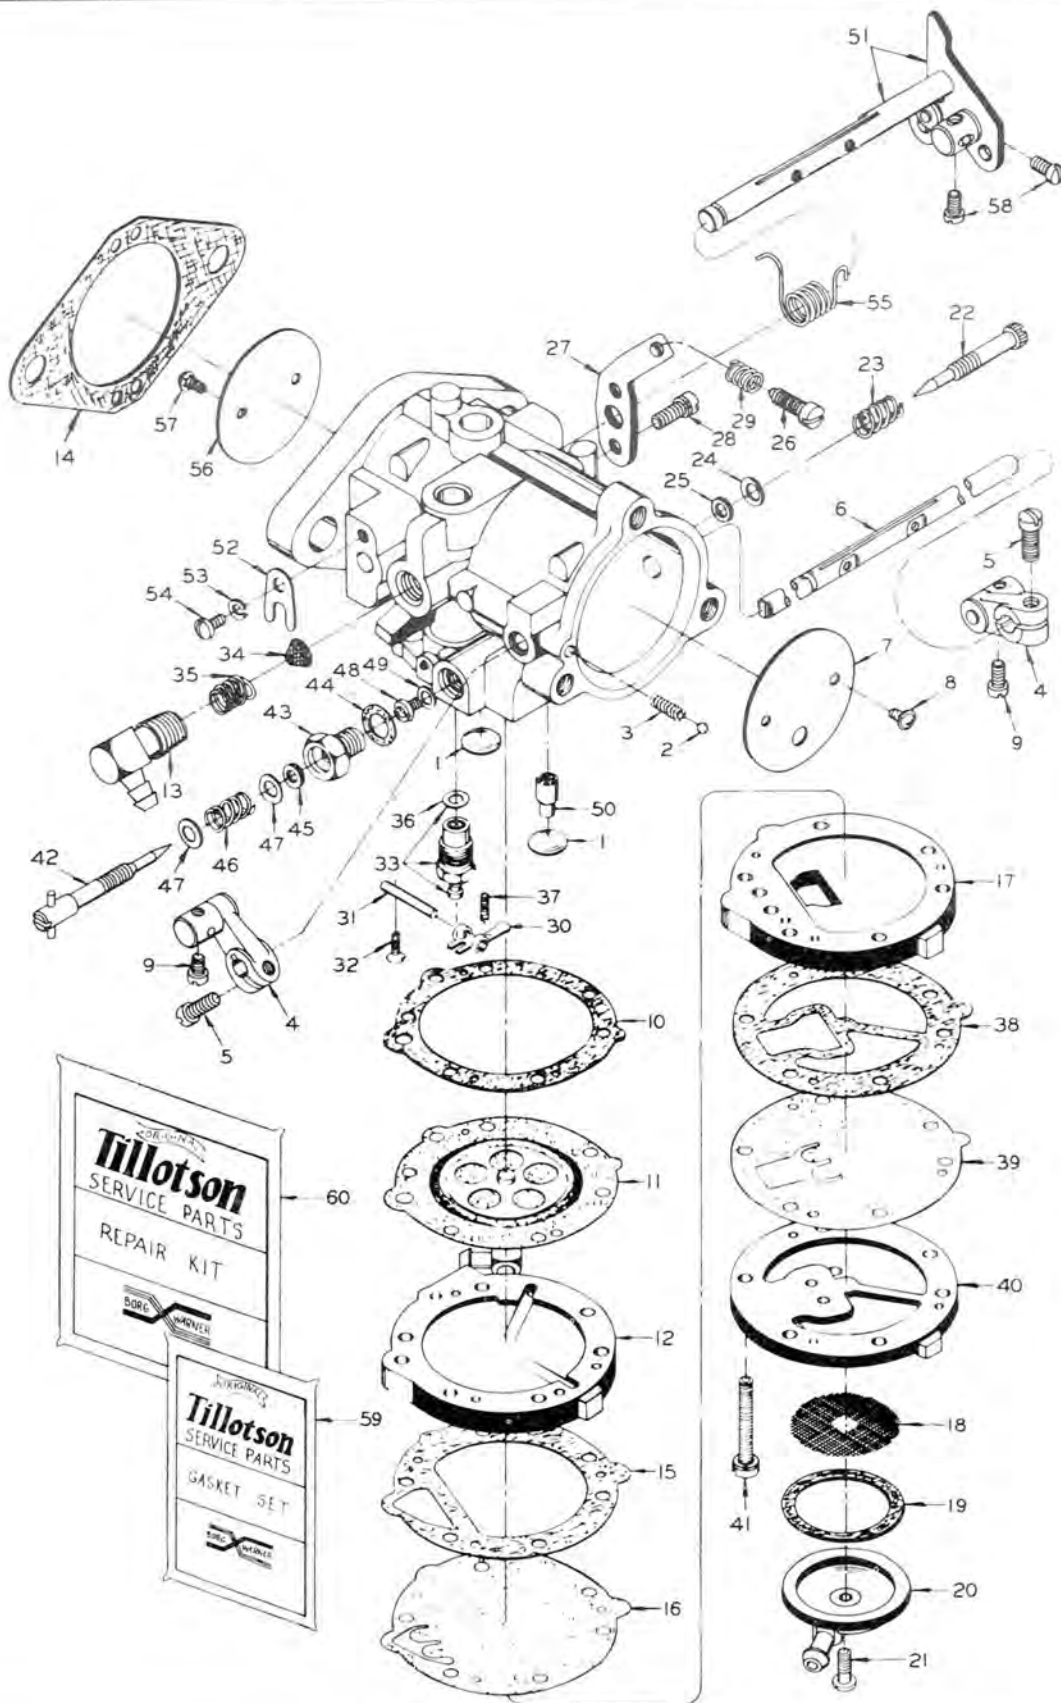

NOTES

CARBURATOR (HD-122B TILLOTSON)

CARBURATOR (HD-122B TILLOTSON)

ITEM	NUMBER	DESCRIPTION	QT'Y	ITEM	NUMBER	DESCRIPTION	QT'Y
1	816088	BODY CHANNEL WELCH PLUG	2	35	816163	INLET SCREEN RET. SPRING	1
2	816007	CHOKE FRICTION BALL	1	36	816092	INLET SEAT GASKET	1
3	816010	CHOKE FRICTION SPRING	1	37	816056	INLET TENSION SPRING	1
4	816309	CHOKE LEVER ASSEMBLY	2	38	816110	INLET VALVE GASKET	1
5	816310	CHOKE LEVER RET. SCREW	2	39	816111	INLET VALVE DIAPHRAGM	1
6	816311	CHOKE SHAFT	1	40	816161	INLET VALVE BODY	1
7	816143	CHOKE SHUTTER	1	41	816116	INLET VALVE BODY SCREW & LOCKWASHER	6
8	816300	CHOKE SHUTTER SCREW	2	42	816100	HIGH SPEED MIXTURE SCREW	1
9	816136	CHOKE WIRE RET. SCREW	2	43	816095	HIGH SPEED MIXTURE SCREW GLAND	1
10	816097	DIAPHRAGM GASKET	1	44	816087	HIGH SPEED MIXTURE SCREW GLAND GASKET	1
11	816101	DIAPHRAGM	1	45	816017	HIGH SPEED MIXTURE SCREW PACKING	1
12	816312	DIAPHRAGM COVER	1	46	816022	HIGH SPEED MIXTURE SCREW SPRING	1
13	816251	ELBOW CONNECTOR	1	47	816006	HIGH SPEED MIXTURE SCREW WASHER	2
14	816313	FLANGE GASKET	2	48	816314	MAIN FUEL JET	1
15	816107	FUEL PUMP GASKET	1	49	816091	MAIN FUEL JET GASKET	1
16	816108	FUEL PUMP DIAPHRAGM	1	50	816315	NOZZLE CHECK VALVE	1
17	816109	FUEL PUMP BODY	1	51	816316	THROTTLE SHAFT & LEVER	1
18	816025	FUEL STRAINER SCREEN	1	52	816096	THROTTLE SHAFT CLIP	1
19	816020	FUEL STRAINER COVER GASKET	1	53	816003	THROTTLE SHAFT CLIP LOCKWASHER	1
20	816068	FUEL STRAINER COVER	1	54	816004	THROTTLE SHAFT CLIP RET. SCREW	1
21	816021	FUEL STRAINER COVER RET. SCREW	1	55	816268	THROTTLE SHAFT RETURN SPRING	1
22	816137	IDLE MIXTURE SCREW	1	56	816093	THROTTLE SHUTTER	1
23	816022	IDLE MIXTURE SCREW SPRING	1	57	816300	THROTTLE SHUTTER SCREW	2
24	816006	IDLE MIXTURE SCREW WASHER	1	58	816136	THROTTLE WIRE RET. SCREW	2
25	816017	IDLE MIXTURE SCREW PACKING	1	59	816269	GASKET SET	1
26	816089	IDLE SPEED SCREW	1	60	816270	REPAIR PARTS KIT	1
27	816104	IDLE SPEED SCREW BRACKET	1		816317	DIAPHRAGM & GASKET SET	1
28	816098	RETAINING SCREW & LOCKWASHER	2				
29	816002	IDLE SPEED SCREW SPRING	1				
30	816246	INLET CONTROL LEVER	1				
31	816031	INLET CONTROL LEVER FULCRUM PIN	1				
32	816029	LEVER FULCRUM PIN RET. SCREW	1				
33	816248	INLET NEEDLE, SEAT & GASKET	1				
34	816162	INLET SCREEN	1				