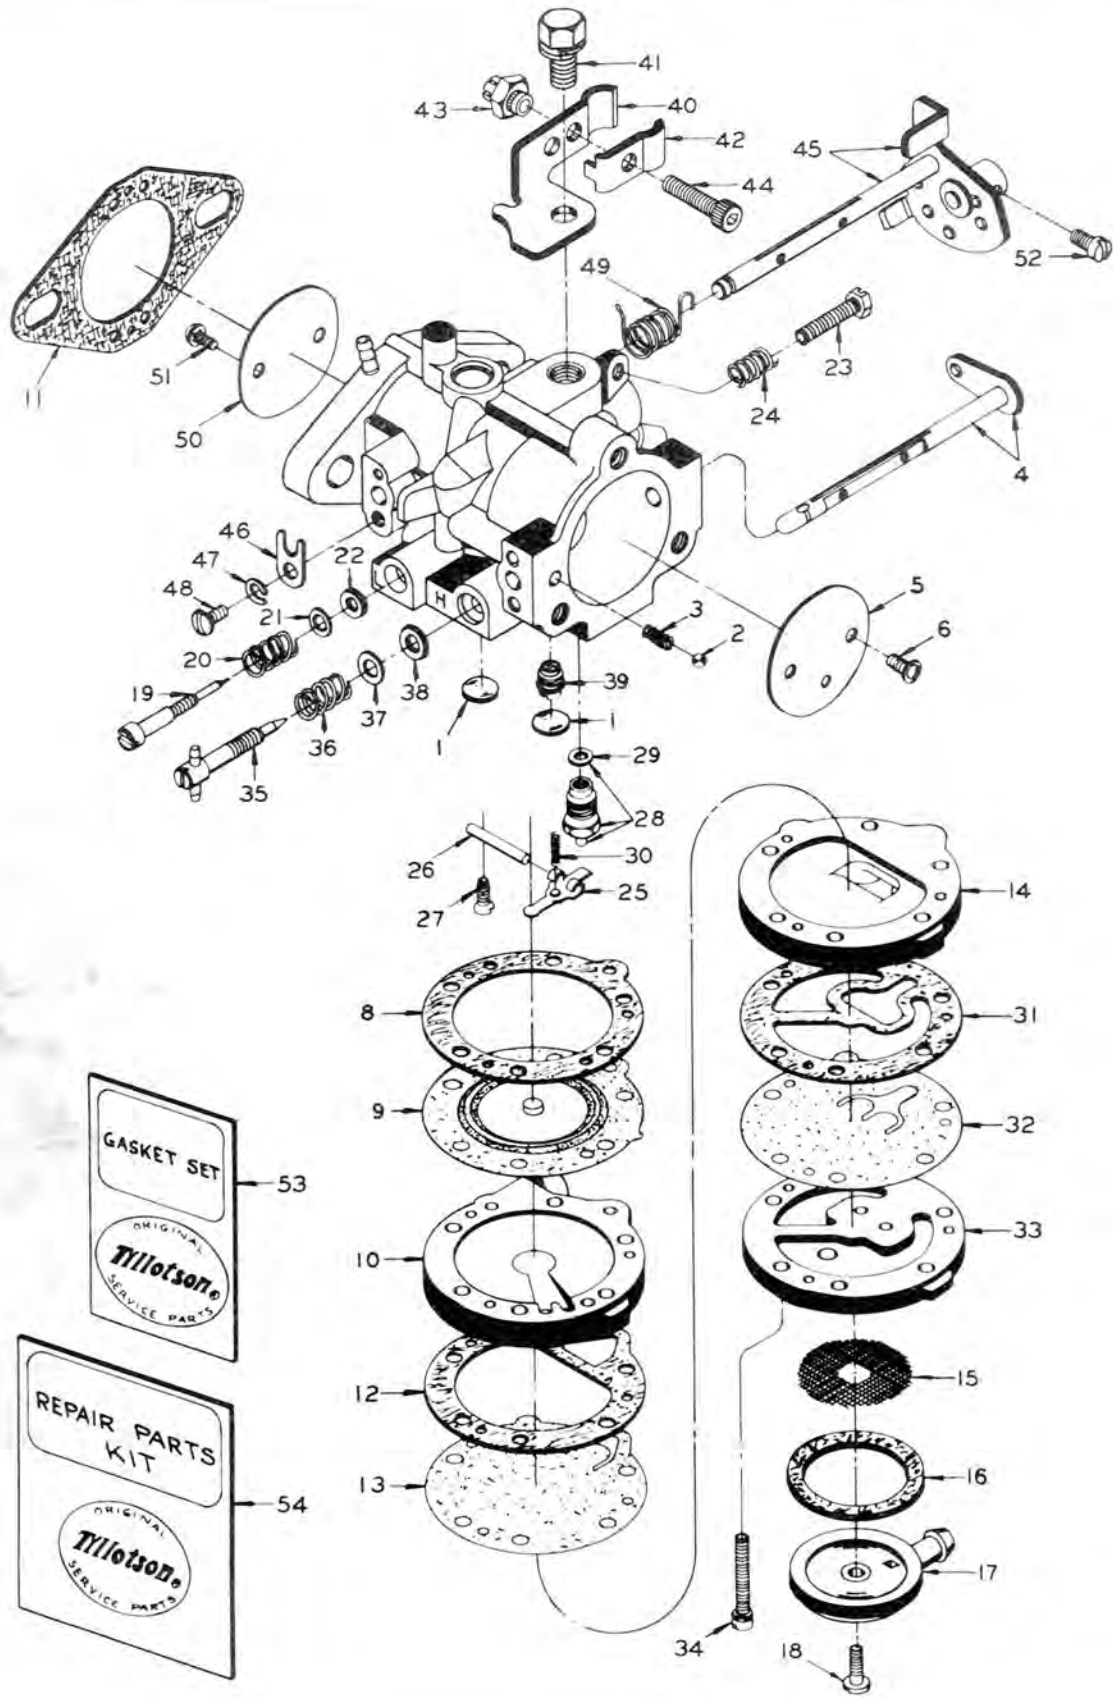

CARBURATOR (HR-139A TILLOTSON)

CARBURATOR (HR-139A TILLOTSON)

ITEM	NUMBER	DESCRIPTION	QT'Y	ITEM	NUMBER	DESCRIPTION	QT'Y
1	816005	BODY CHANNEL WELCH PLUG	2	32	816066	INLET VALVE DIAPHRAGM	1
2	816007	CHOKE FRICTION BALL	1	33	816062	INLET VALVE BODY	1
3	816010	CHOKE FRICTION SPRING	1	34	816065	INLET VALVE BODY RET. SCREW	6
4	816304	CHOKE SHAFT & LEVER	1	35	816126	HIGH SPEED MIXTURE SCREW	1
5	816070	CHOKE SHUTTER	1	36	816022	HIGH SPEED MIXTURE SCREW SPRING	1
6	816300	CHOKE SHUTTER SCREW & LOCKWASHER	2	37	816006	HIGH SPEED MIXTURE SCREW WASHER	1
8	816026	DIAPHRAGM GASKET	1	38	816017	HIGH SPEED MIXTURE SCREW PACKING	1
9	816027	DIAPHRAGM	1	39	816043	NOZZLE CHECK VALVE	1
10	816303	DIAPHRAGM COVER	1	40	816271	THROTTLE CABLE BRACKET	1
11	816037	FLANGE GASKET	1	41	816272	BRACKET RET. SCREW & LOCKWASHER	1
12	816064	FUEL PUMP GASKET	1	42	816265	THROTTLE CABLE CLAMP	1
13	816063	FUEL PUMP DIAPHRAGM	1	43	816267	THROTTLE CABLE CLAMP RET. NUT	1
14	816061	FUEL PUMP BODY	1	44	816266	THROTTLE CABLE CLAMP RET. SCREW	1
15	816025	FUEL STRAINER SCREEN	1	45	816273	THROTTLE SHAFT & LEVER	1
16	816020	FUEL STRAINER COVER GASKET	1	46	816012	THROTTLE SHAFT CLIP	1
17	816068	FUEL STRAINER COVER	1	47	816003	THROTTLE SHAFT CLIP LOCKWASHER	1
18	816021	FUEL STRAINER COVER RET. SCREW	1	48	816004	THROTTLE SHAFT CLIP RET. SCREW	1
19	816039	IDLE MIXTURE SCREW	1	49	816041	THROTTLE SHAFT RETURN SPRING	1
20	816009	IDLE MIXTURE SCREW SPRING	1	50	816069	THROTTLE SHUTTER	1
21	816024	IDLE MIXTURE SCREW WASHER	1	51	816300	THROTTLE SHUTTER SCREW & LOCKWASHER	2
22	816023	IDLE MIXTURE SCREW PACKING	1	52	816136	THROTTLE WIRE RET. SCREW	1
23	816042	IDLE SPEED SCREW	1	53	816274	GASKET SET	1
24	816002	IDLE SPEED SCREW SPRING	1	54	816295	REPAIR PARTS KIT	1
25	816018	INLET CONTROL LEVER	1				
26	816031	INLET CONTROL LEVER FULCRUM PIN	1				
27	816029	LEVER FULCRUM PIN RET. SCREW	1				
28	816060	INLET NEEDLE, SEAT & GASKET	1				
29	816014	INLET SEAT GASKET	1				
30	816056	INLET TENSION SPRING	1				
31	816067	INLET VALVE GASKET	1				