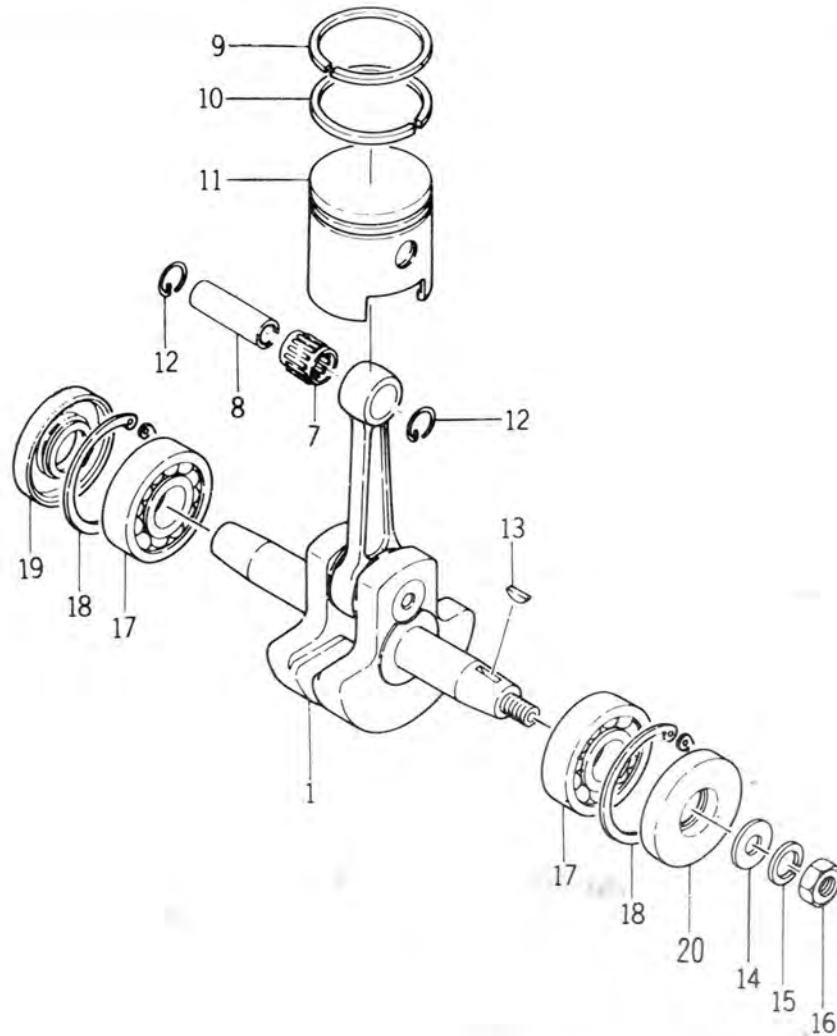

# PISTON & CRANKSHAFT (BSE 250M)

ITEM	NUMBER	DESCRIPTION	QT'Y	ITEM	NUMBER	DESCRIPTION	QT'Y
1	800557	CRANKSHAFT ASS'Y	1	16	800526	NUT	1
7	800558	NEEDLE BEARING	1	17	800588	BEARING	2
8	800510	PISTON PIN	1	18	800587	SNAP RING	1
9	800580	COMPRESSION RING	1	19	800515	OIL SEAL	1
10	800582	COMPRESSION RING	1		800581	PISTON RING KIT	1
11	800579	PISTON ASS'Y	1	20	800597	OIL SEAL	1
12	800511	CLIP	2				
13	800525	KEY	1				
14	800589	WASHER	1				
15	800376	SPRING WASHER	1				

# PISTON & CRANKSHAFT (BSE 340T)

ITEM	NUMBER	DESCRIPTION	QT'Y	ITEM	NUMBER	DESCRIPTION	QT'Y
1	800557	CRANKSHAFT ASSEMBLY	1	22	800516	OIL SEAL	1
9	800558	NEEDLE BEARING	2	23	800517	STOPPER (1.8t)	1
10	800556	PISTON PIN	2	24	800519	STOPPER (1.8t)	1
11	800553	COMPRESSION RING	2		800581	PISTON RING KIT	2
12	800555	COMPRESSION RING	2	25	800607	STOPPER (1.9t)	SELECT 1 pc.
13	800552	PISTON ASSEMBLY	2	26	800596	STOPPER (2.1t)	
14	800511	CLIP	4	25	800607	STOPPER (1.9t)	
15	800525	KEY	1	28	800608	STOPPER (2.0t)	
16	800589	WASHER	1	29	800609	STOPPER (2.2t)	
17	800376	SPRING WASHER	1	30	800597	OIL SEAL	1
18	800526	NUT	1				
19	800501	BEARING	3				
20	800502	BEARING	1				
21	800515	OIL SEAL	2				

# PISTON & CRANKSHAFT (BSE 440T)

ITEM	NUMBER	DESCRIPTION	QT'Y	ITEM	NUMBER	DESCRIPTION	QT'Y
1	800503	CRANKSHAFT ASSEMBLY	1	22	800516	OIL SEAL	1
9	800506	NEEDLE BEARING	2	23	800517	STOPPER (1.8t)	1
10	800510	PISTON PIN	2	24	800519	STOPPER (1.8t)	1
11	800508	COMPRESSION RING	2		800505	PISTON RING KIT	2
12	800509	COMPRESSION RING	2	25	800607	STOPPER (1.9t)	- SELECT 1 pc.
13	800504	PISTON ASSEMBLY	2	26	800596	STOPPER (2.1t)	
14	800511	CLIP	4	25	800607	STOPPER (1.9t)	
15	800525	KEY	1	28	800608	STOPPER (2.0t)	
16	800595	WASHER	1	29	800609	STOPPER (2.2t)	
17	800376	SPRING WASHER	1	30	800597	OIL SEAL	1
18	800526	NUT	1				
19	800501	BEARING	3				
20	800502	BEARING	1				
21	800515	OIL SEAL	2				