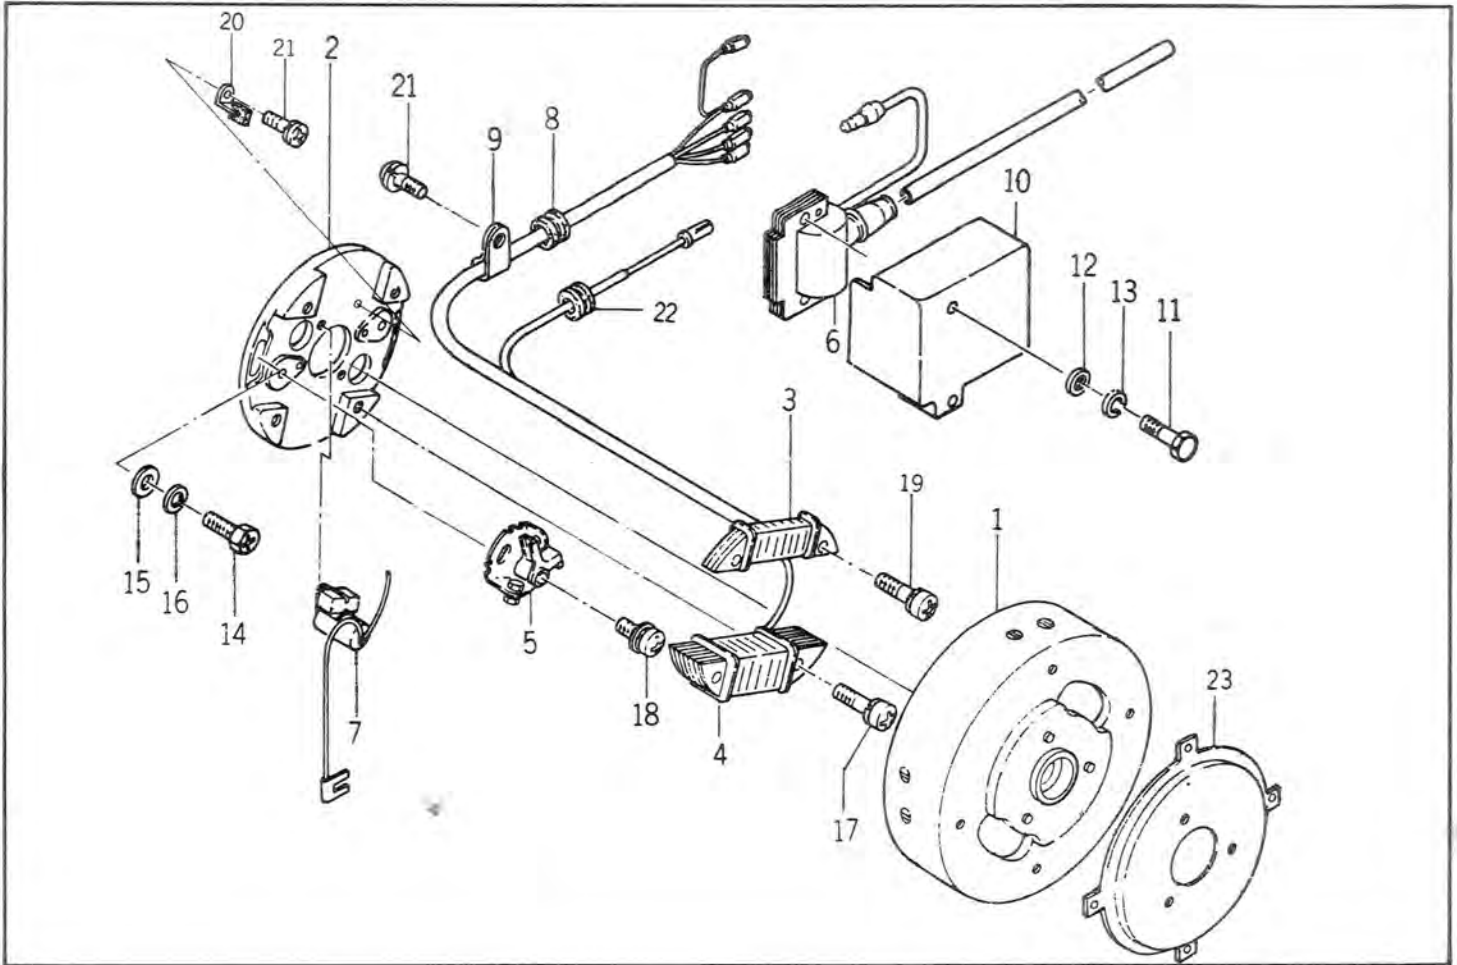

FLYWHEEL & MAGNETO (BSE 250M)

ITEM	NUMBER	DESCRIPTION	QT'Y	ITEM	NUMBER	DESCRIPTION	QT'Y
1	801120	FLYWHEEL	1	15	801134	WASHER	2
2	801121	ARMATURE PLATE	1	16	801135	SPRING WASHER	2
3	801122	GENERATING COIL COMPLETE	1	17	801136	SCREW	2
4	801123	LIGHTING COIL COMPLETE	1	18	801137	SCREW	1
5	801124	CONTACT BREAKER COMPLETE	1	19	801138	SCREW	2
6	801125	IGNITION COIL COMPLETE (1)	1	20	801139	OIL FELT	1
7	801126	CONDENSER	1		801140	HOLDER	1
8	801127	RUBBER BUSHING	1	21	801141	SCREW	3
9	801128	CLAMP	1	22	801142	RUBBER BUSHING	1
10	801129	COVER	1	23	801143	COVER	1
11	801130	BOLT	2		801144	ARMATURE PLATE ASS'Y	1
12	801131	WASHER	2		801145	FLYWHEEL MAGNETO ASS'Y	1
13	801132	SPRING WASHER	2				
14	801133	BOLT	2