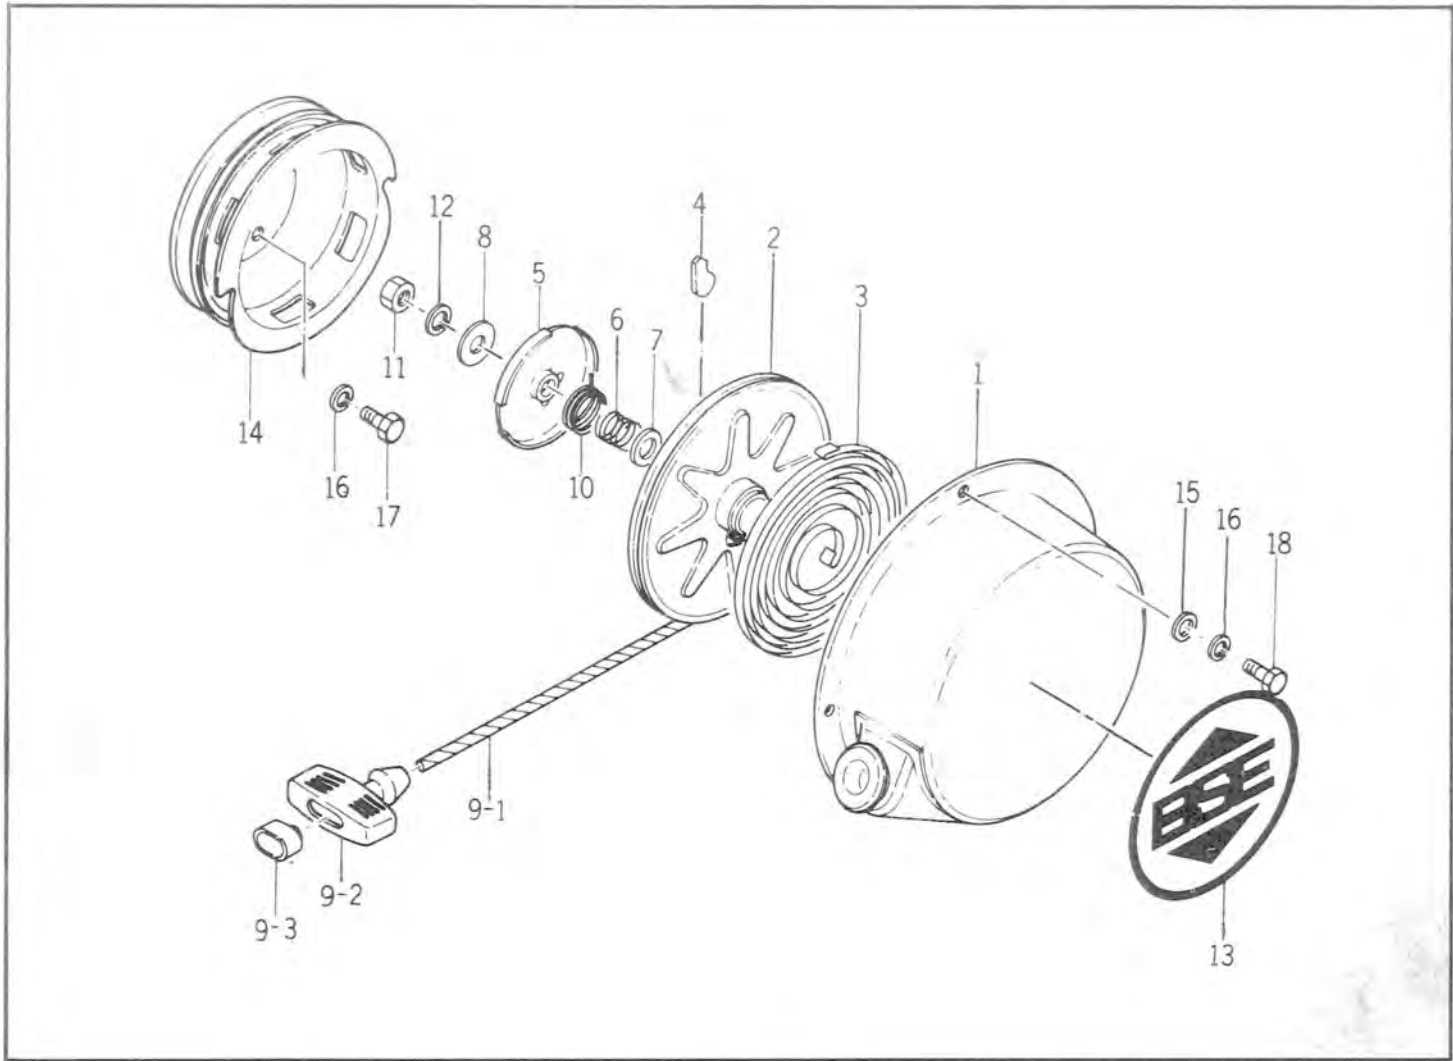

RECOIL STARTER (BSE 250M & 340T & 440T)

ITEM	NUMBER	DESCRIPTION	QT'Y	ITEM	NUMBER	DESCRIPTION	QT'Y
1	800915	STARTER CASE COMPLETE	1	10	800927	RETURN SPRING	1
2	800916	REEL	1	11	800928	NUT	1
3	800917	SPIRAL SPRING	1	12	800929	SPRING WASHER	1
4	800918	RATCHET	3	13	800903	TRADE MARK	1
5	800919	FRICTION PLATE	1	14	800916	STARTER PULLEY COMPLETE	1
6	800920	FRICTION SPRING	1	15	800368	WASHER	4
7	800921	WASHER	1	16	800373	SPRING WASHER	7
8	800922	THRUST WASHER	1	17	800352	BOLT	3
9	800923	STARTER ROPE ASS'Y	1	18	800351	BOLT	4
91	800924	STARTER ROPE	1		800914	RECOIL STARTER ASS'Y	1
92	800925	STARTER KNOB	1				
93	800926	ROPE STOPPER	1