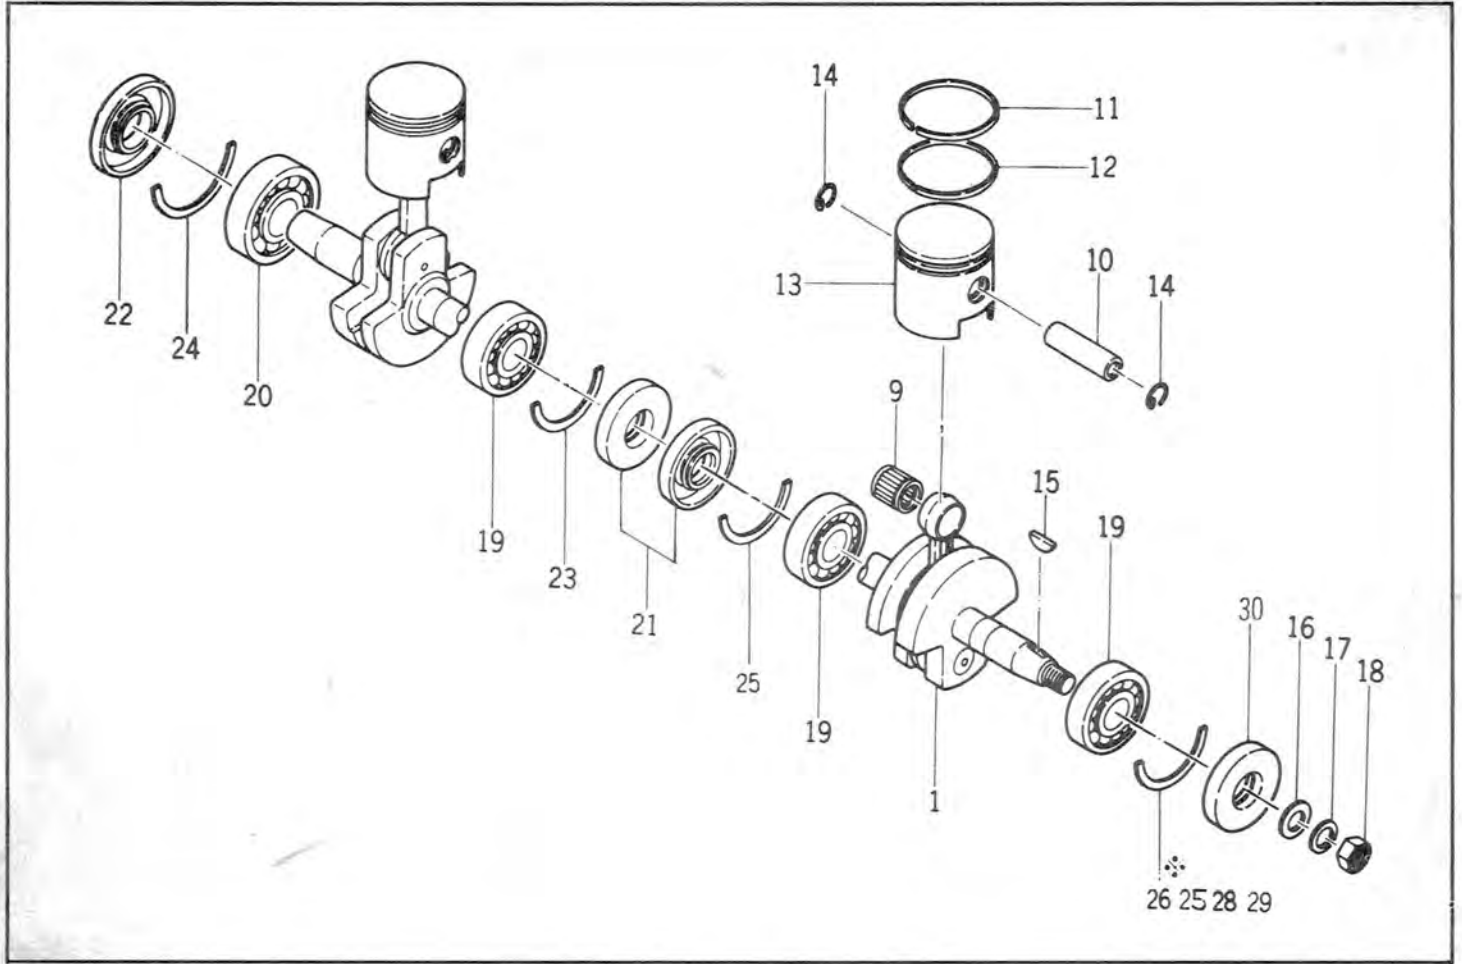

# PISTON & CRANKSHAFT (BSE 250M)

ITEM	NUMBER	DESCRIPTION	QT'Y	ITEM	NUMBER	DESCRIPTION	QT'Y
1	800557	CRANKSHAFT ASS'Y	1	16	800526	NUT	1
7	800558	NEEDLE BEARING	1	17	800588	BEARING	2
8	800510	PISTON PIN	1	18	800587	SNAP RING	1
9	800580	COMPRESSION RING	1	19	800515	OIL SEAL	1
10	800582	COMPRESSION RING	1		800581	PISTON RING KIT	1
11	800579	PISTON ASS'Y	1	20	800597	OIL SEAL	1
12	800511	CLIP	2				
13	800525	KEY	1				
14	800589	WASHER	1				
15	800376	SPRING WASHER	1				

# PISTON & CRANKSHAFT (BSE 340T)

ITEM	NUMBER	DESCRIPTION	QT'Y	ITEM	NUMBER	DESCRIPTION	QT'Y
1	800557	CRANKSHAFT ASSEMBLY	1	22	800516	OIL SEAL	1
9	800558	NEEDLE BEARING	2	23	800517	STOPPER (1.8t)	1
10	800556	PISTON PIN	2	24	800519	STOPPER (1.8t)	1
11	800553	COMPRESSION RING	2		800581	PISTON RING KIT	2
12	800555	COMPRESSION RING	2	25	800607	STOPPER (1.9t)	SELECT 1 pc.
13	800552	PISTON ASSEMBLY	2	26	800596	STOPPER (2.1t)	
14	800511	CLIP	4	25	800607	STOPPER (1.9t)	
15	800525	KEY	1	28	800608	STOPPER (2.0t)	
16	800589	WASHER	1	29	800609	STOPPER (2.2t)	
17	800376	SPRING WASHER	1	30	800597	OIL SEAL	1
18	800526	NUT	1				
19	800501	BEARING	3				
20	800502	BEARING	1				
21	800515	OIL SEAL	2				

# PISTON & CRANKSHAFT (BSE 440T)

ITEM	NUMBER	DESCRIPTION	QT'Y	ITEM	NUMBER	DESCRIPTION	QT'Y
1	800503	CRANKSHAFT ASSEMBLY	1	22	800516	OIL SEAL	1
9	800506	NEEDLE BEARING	2	23	800517	STOPPER (1.8t)	1
10	800510	PISTON PIN	2	24	800519	STOPPER (1.8t)	1
11	800508	COMPRESSION RING	2		800505	PISTON RING KIT	2
12	800509	COMPRESSION RING	2	25	800607	STOPPER (1.9t)	- SELECT 1 pc.
13	800504	PISTON ASSEMBLY	2	26	800596	STOPPER (2.1t)	
14	800511	CLIP	4	25	800607	STOPPER (1.9t)	
15	800525	KEY	1	28	800608	STOPPER (2.0t)	
16	800595	WASHER	1	29	800609	STOPPER (2.2t)	
17	800376	SPRING WASHER	1	30	800597	OIL SEAL	1
18	800526	NUT	1				
19	800501	BEARING	3				
20	800502	BEARING	1				
21	800515	OIL SEAL	2				