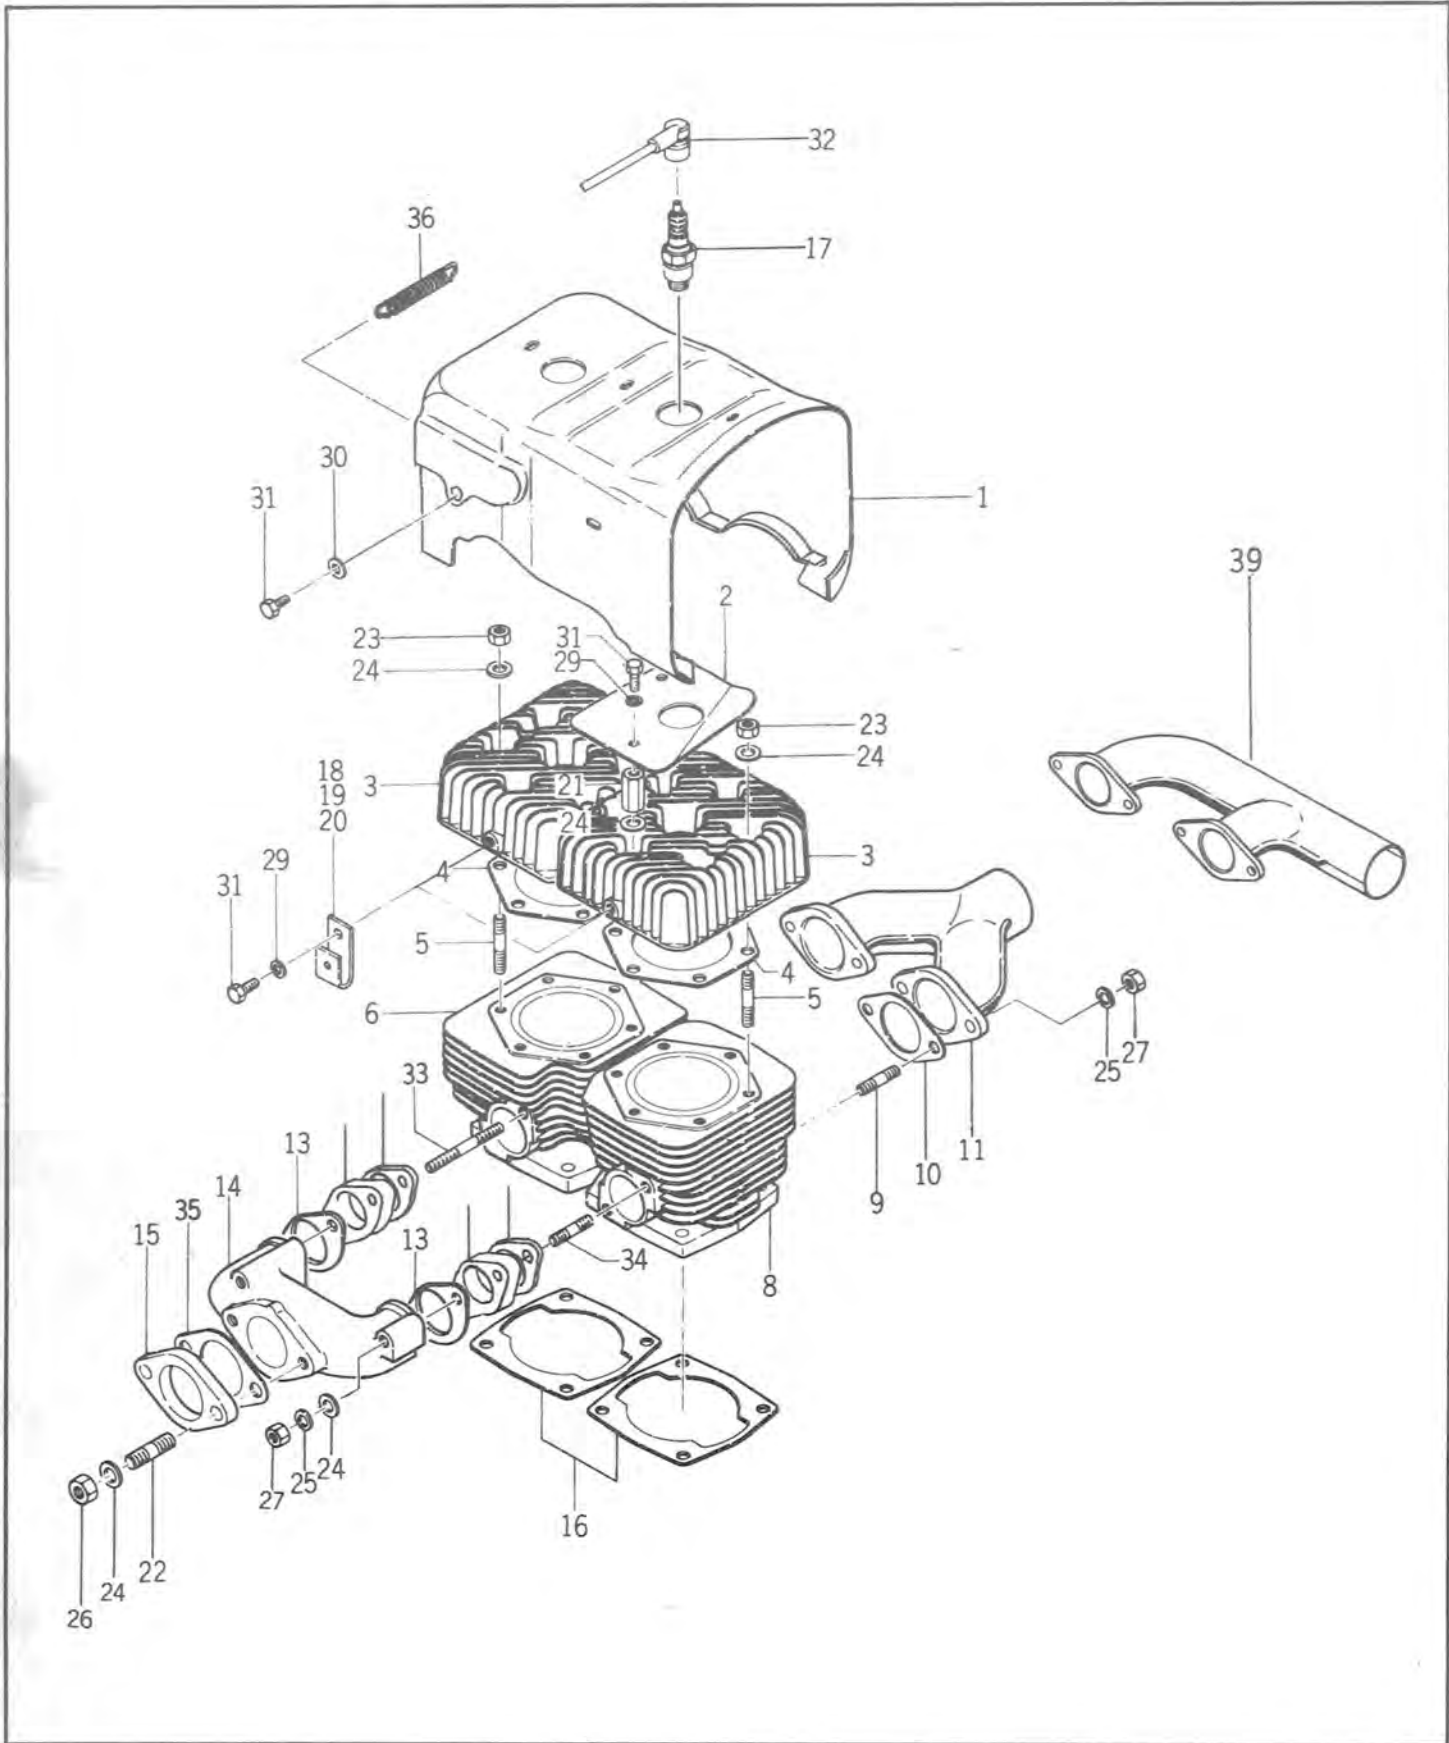

CYLINDER & COVER (BSE 340T)