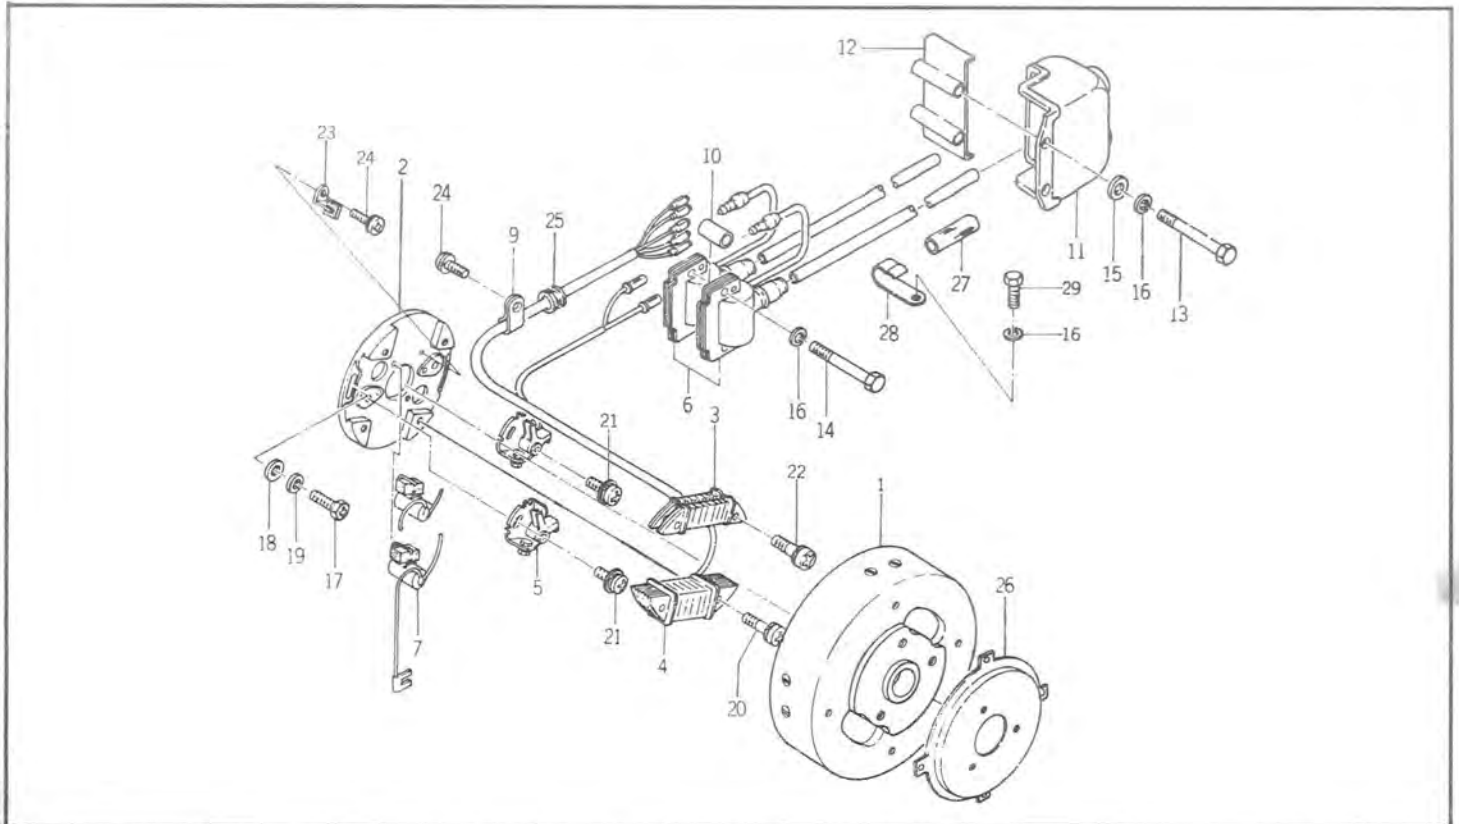

FLYWHEEL & MAGNETO (BSE 340T & 440T)

ITEM	NUMBER	DESCRIPTION	QT'Y	ITEM	NUMBER	DESCRIPTION	QT'Y
1	801120	FLYWHEEL	1	18	801134	WASHER	2
2	801121	ARMATURE PLATE	1	19	801135	SPRING WASHER	2
3	801122	GENERATING COIL COMPLETE	1	20	801136	SCREW	2
4	801123	LIGHTING COIL COMPLETE	1	21	801137	SCREW	2
5	801124	CONTACT BREAKER COMPLETE	2	22	801153	SCREW	2
6	801125	IGNITION COIL COMPLETE (1)	1	23	801139	OIL FELT	1
	801161	IGNITION COIL COMPLETE (2)	1		801140	HOLDER	1
7	801127	CONDENSER	2	24	801141	SCREW	4
9	801128	CLAMP	1	25	801127	RUBBER BUSHING	1
10	801148	COLLAR	2	26	801143	COVER	1
11	801149	COVER	1	27	801155	PROTECTOR SLEEVE	2
12	801150	STAY COMPLETE	1	28	801156	CLAMP	1
13	801151	BOLT	2	29	801157	BOLT	1
14	801152	BOLT	2		801158	ARMATURE PLATE ASS'Y	1
15	801131	WASHER	2		801159	FLYWHEEL MAGNETO ASS'Y	1
16	801132	SPRING WASHER	5				
17	801133	BOLT	2