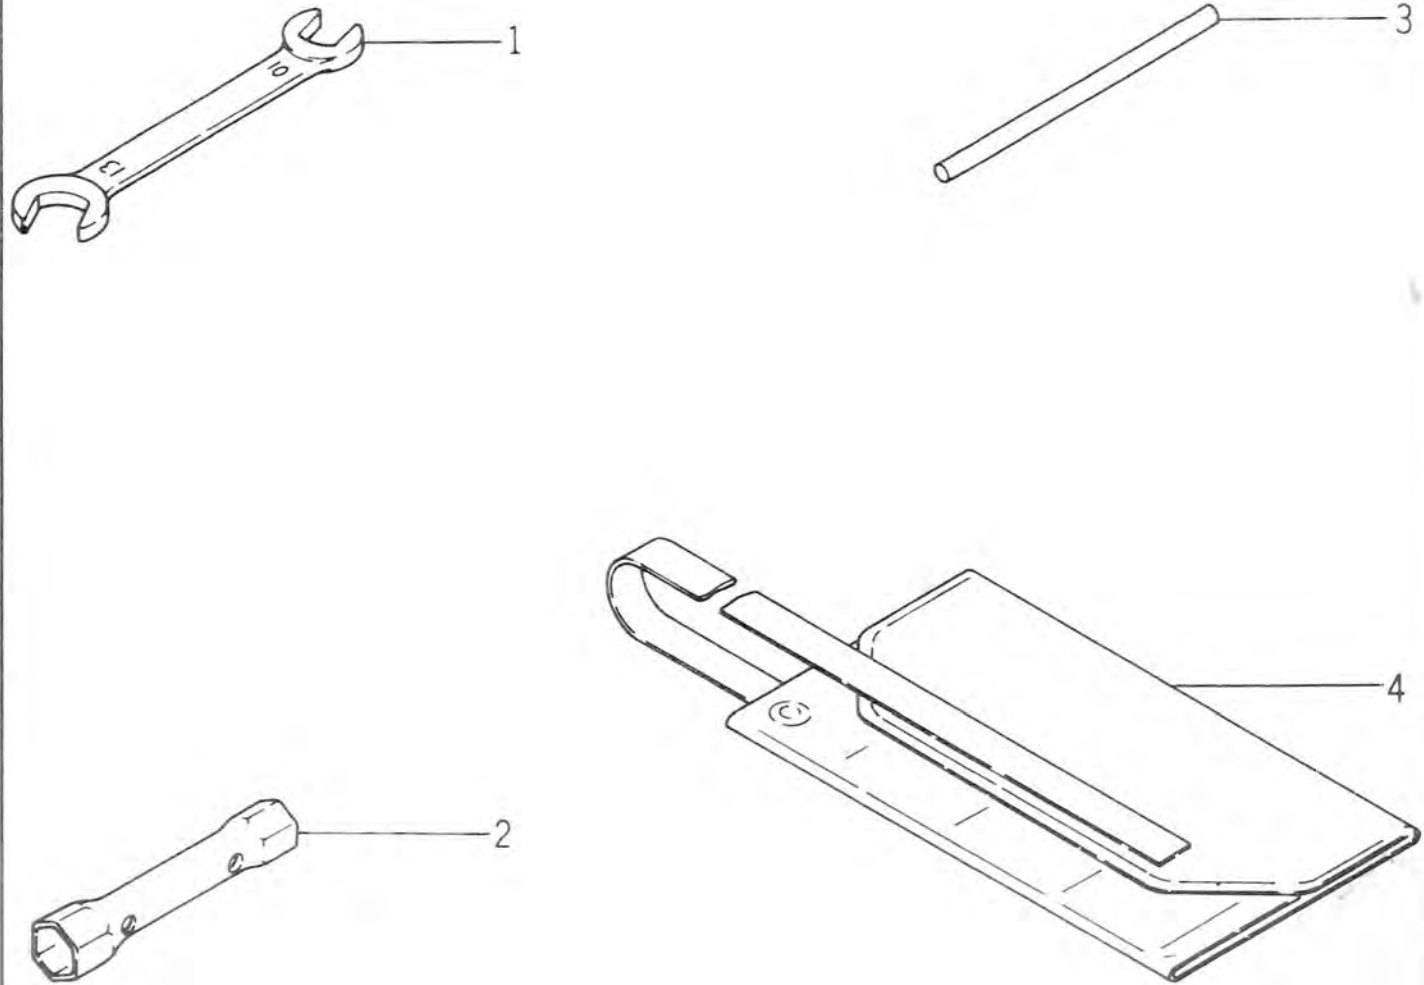

TOOLS & ACCESSORIES (BSE 250M & 340T & 440T)

ITEM	NUMBER	DESCRIPTION	QT'Y	ITEM	NUMBER	DESCRIPTION	QT'Y
1	801302	SPANNER	1		800612	GASKET KIT (340 T)	1
2	801303	BOX SPANNER	1		800613	GASKET KIT (440 T)	1
3	801304	BAR	1				
4	801305	TOOL BAG	1				
	801306	TOOL KIT	1				
	800614	GASKET KIT (250 M)	1