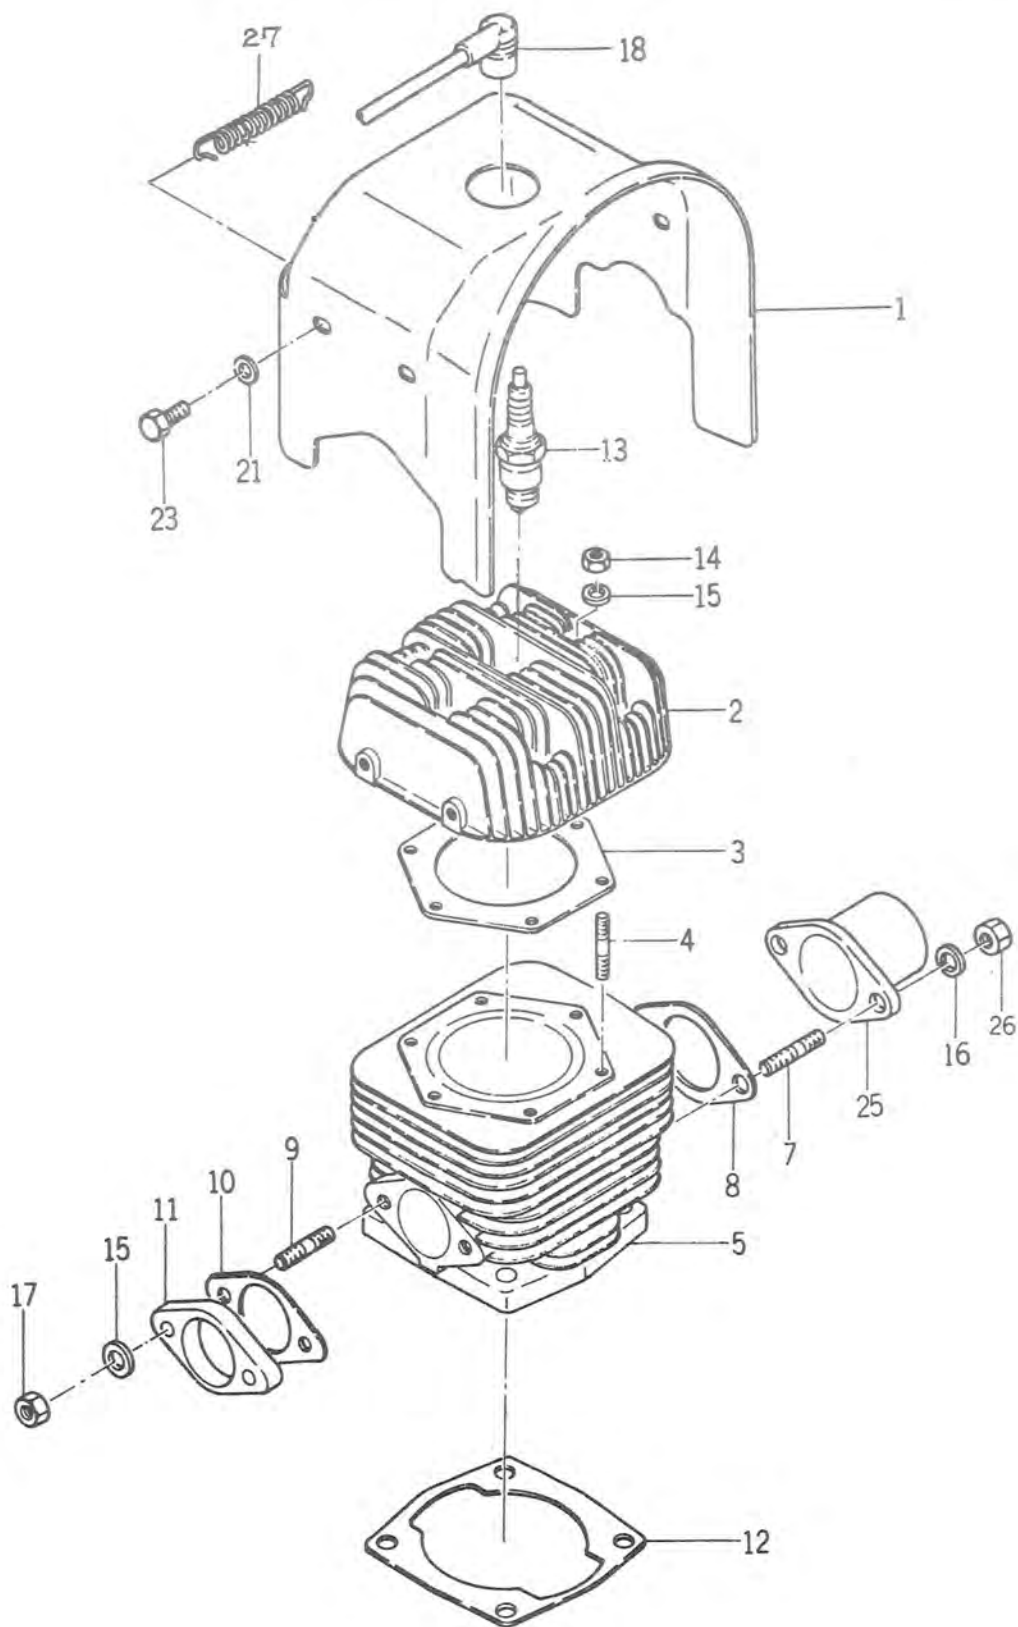

CYLINDER & COVER (BSE 250M)