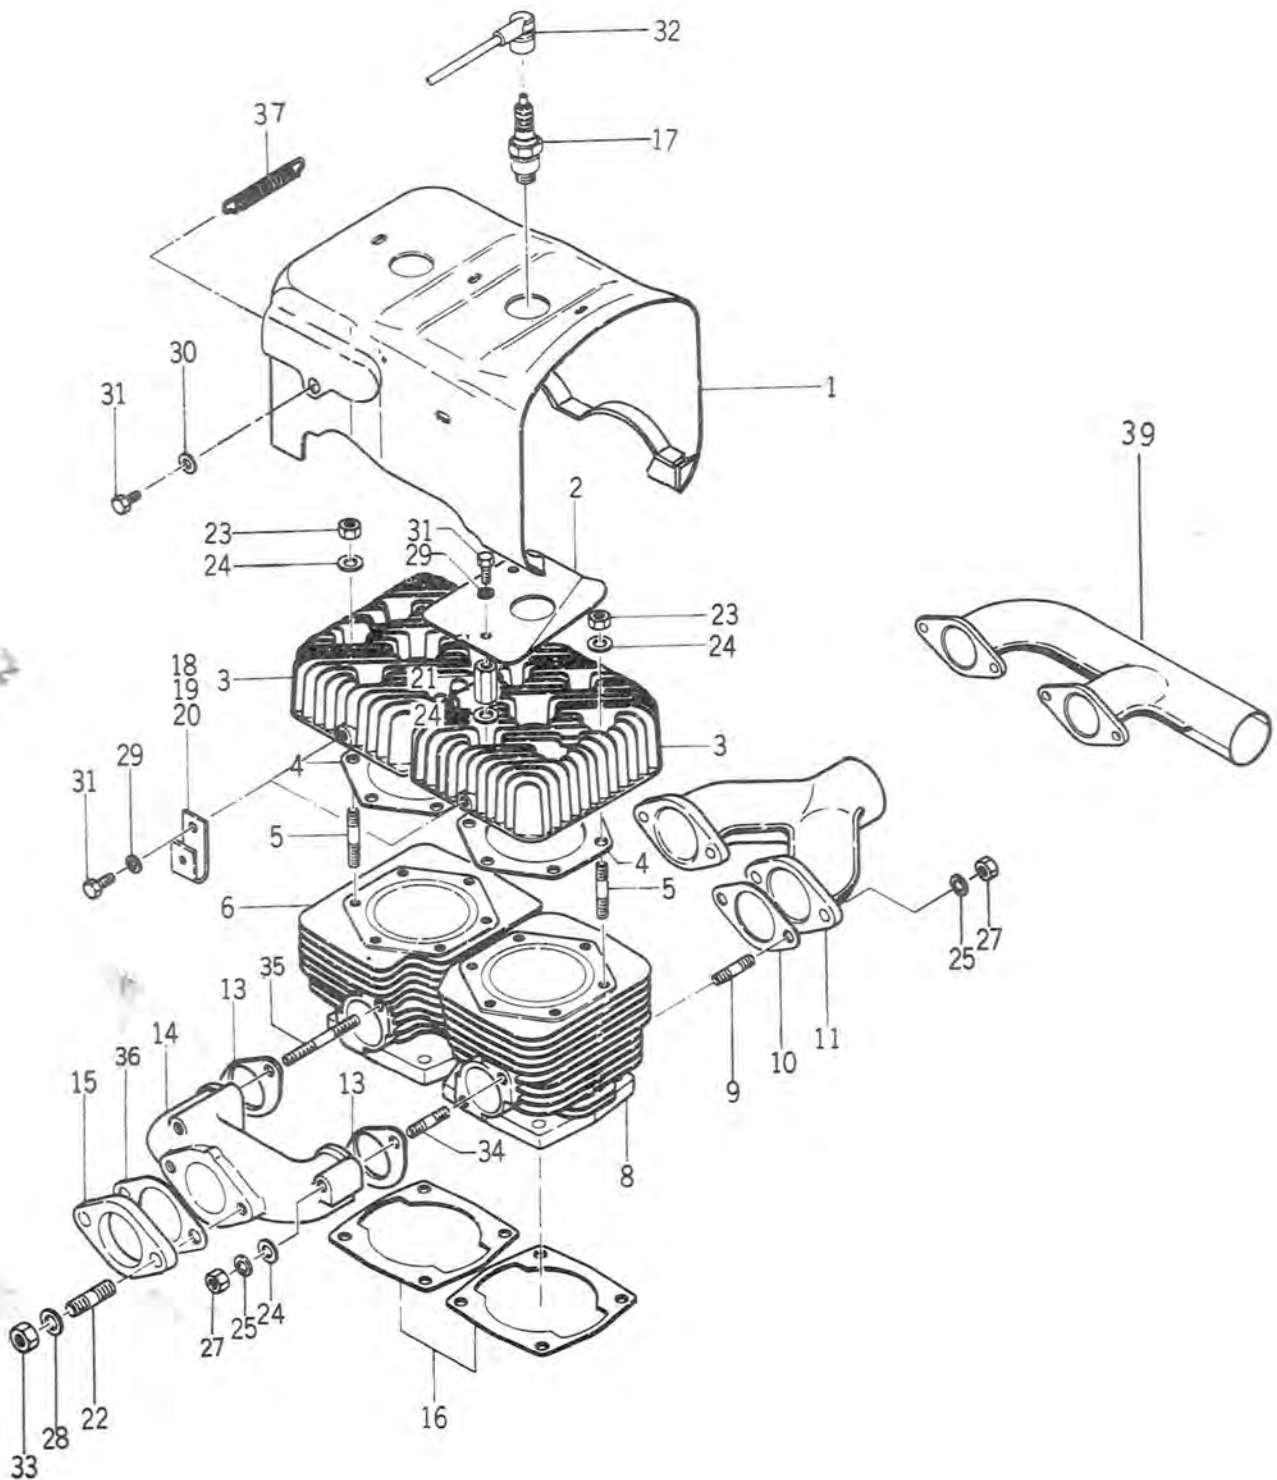

CYLINDER & COVER (BSE 440T)

CYLINDER & COVER (BSE 440T)

ITEM	NUMBER	DESCRIPTION	QT'Y	ITEM	NUMBER	DESCRIPTION	QT'Y
1	800767	COWLING COMPLETE	1	28	800370	WASHER	2
2	800772	HEAD COWLING	1	29	800373	SPRING WASHER	5
3	800758	CYLINDER HEAD	2	30	800368	WASHER	7
4	800759	HEAD GASKET	2	31	800351	BOLT	9
5	800756	HEAD BOLT	12		800412	BOLT	3
6	800751	CYLINDER COMPLETE (2)	1	32	800775	SPRING	2
8	800753	CYLINDER COMPLETE (1)	1		800792	PLUG CAP	2
9	800755	STUD BOLT	4	33	800365	NUT	2
10	800760	GASKET (EX.)	2	34	800361	STUD BOLT	2
11	800766	EXHAUST MANIFOLD COMPLETE	1	35	800360	STUD BOLT	2
13	800765	GASKET (IN.)	4	36	800761	GASKET (IN.)	1
14	800819	INTAKE MANIFOLD	1	37	800773	SPRING	1
15	800762	INSULATOR	1		800752	CYLINDER ASSEMBLY (1)	1
16	800757	GASKET	2		800754	CYLINDER ASSEMBLY (2)	1
17	800774	SPARK PLUG	2	38	800818	WASHER	1
18	800768	STAY	1	39	800766	EXHAUST MANIFOLD COMPLETE	1
19	800769	STAY	1	40	800816	INSULATOR	1
20	800770	STAY	1	41	800817	INSULATOR	1
21	800771	NUT	2				
22	800763	STUD BOLT	2				
23	800363	NUT	10				
24	800369	WASHER	16				
25	800374	SPRING WASHER	8				
27	800364	NUT	8				

NOTES