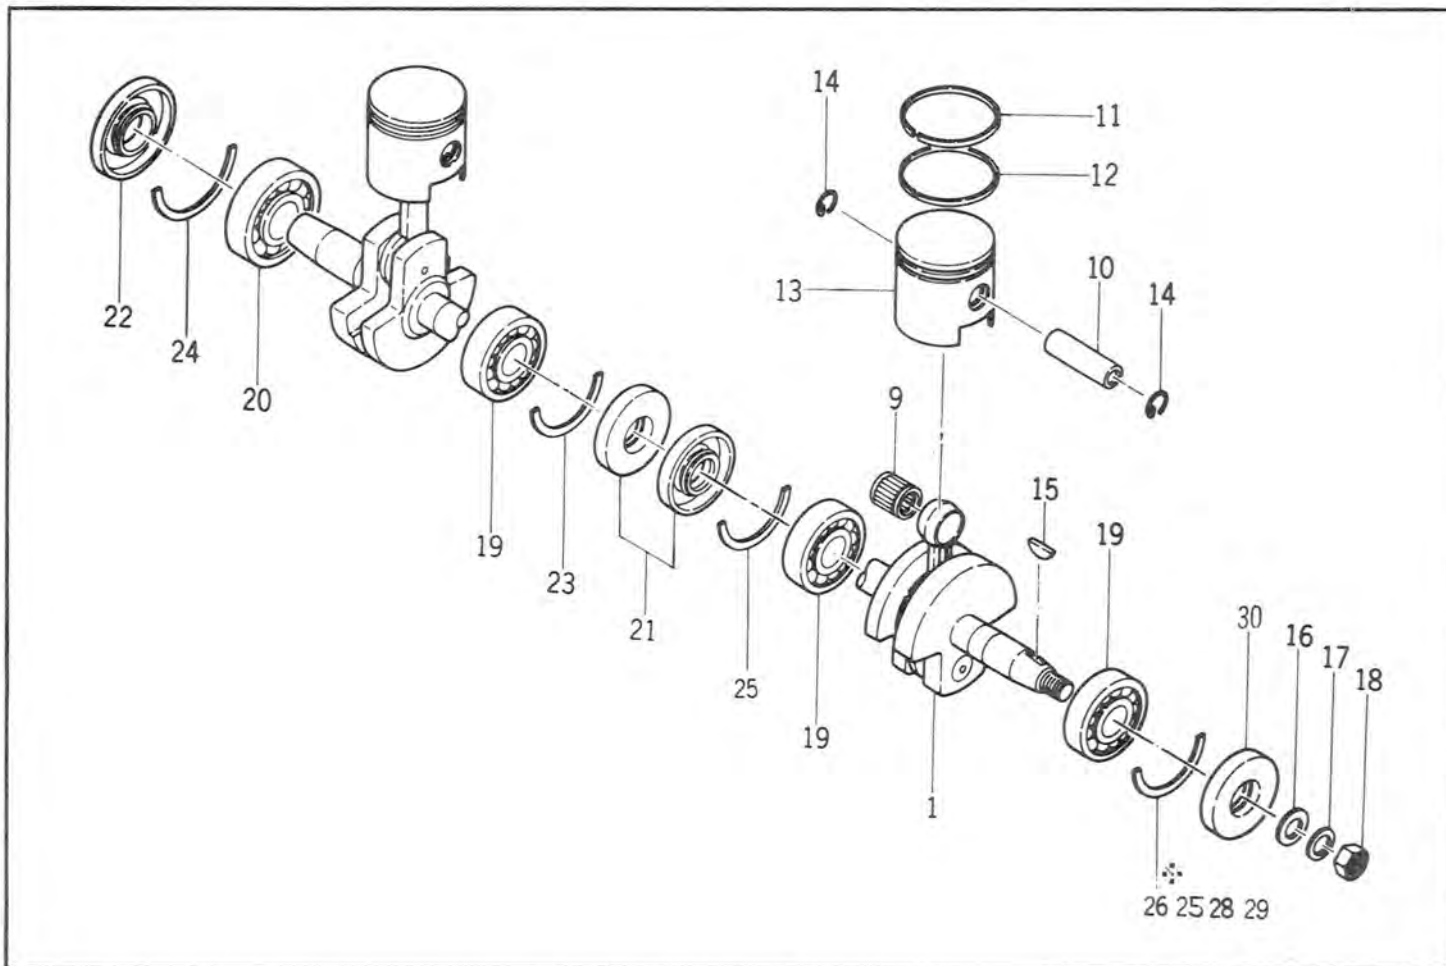

# PISTON & CRANKSHAFT (BSE 250M)

ITEM	NUMBER	DESCRIPTION	QT'Y	ITEM	NUMBER	DESCRIPTION	QT'Y
1	800557	CRANKSHAFT ASS'Y	1	16	800526	NUT	1
7	800558	NEEDLE BEARING	1	17	800588	BEARING	2
8	800510	PISTON PIN	1	18	800587	SNAP RING	1
9	800580	COMPRESSION RING	1	19	800515	OIL SEAL	1
10	800582	COMPRESSION RING	1		800581	PISTON RING KIT	1
11	800579	PISTON ASS'Y	1	20	800597	OIL SEAL	1
12	800511	CLIP	2				
13	800525	KEY	1				
14	800589	WASHER	1				
15	800376	SPRING WASHER	1				

# PISTON & CRANKSHAFT (BSE 340T)

ITEM	NUMBER	DESCRIPTION	QT'Y	ITEM	NUMBER	DESCRIPTION	QT'Y
1	800557	CRANKSHAFT ASSEMBLY	1	22	800516	OIL SEAL	1
9	800558	NEEDLE BEARING	2	23	800517	STOPPER (1.8t)	1
10	800556	PISTON PIN	2	24	800519	STOPPER (1.8t)	1
11	800553	COMPRESSION RING	2		800581	PISTON RING KIT	2
12	800555	COMPRESSION RING	2	25	800607	STOPPER (1.9t)	SELECT 1 pc.
13	800552	PISTON ASSEMBLY	2	26	800596	STOPPER (2.1t)	
14	800511	CLIP	4	25	800607	STOPPER (1.9t)	
15	800525	KEY	1	28	800608	STOPPER (2.0t)	
16	800589	WASHER	1	29	800609	STOPPER (2.2t)	
17	800376	SPRING WASHER	1	30	800597	OIL SEAL	1
18	800526	NUT	1				
19	800501	BEARING	3				
20	800502	BEARING	1				
21	800515	OIL SEAL	2				

# PISTON & CRANKSHAFT (BSE 440T)

ITEM	NUMBER	DESCRIPTION	QT'Y	ITEM	NUMBER	DESCRIPTION	QT'Y
1	800503	CRANKSHAFT ASSEMBLY	1	22	800516	OIL SEAL	1
9	800506	NEEDLE BEARING	2	23	800517	STOPPER (1.8t)	1
10	800510	PISTON PIN	2	24	800519	STOPPER (1.8t)	1
11	800508	COMPRESSION RING	2		800505	PISTON RING KIT	2
12	800509	COMPRESSION RING	2	25	800607	STOPPER (1.9t)	- SELECT 1 pc.
13	800504	PISTON ASSEMBLY	2	26	800596	STOPPER (2.1t)	
14	800511	CLIP	4	25	800607	STOPPER (1.9t)	
15	800525	KEY	1	28	800608	STOPPER (2.0t)	
16	800595	WASHER	1	29	800609	STOPPER (2.2t)	
17	800376	SPRING WASHER	1	30	800597	OIL SEAL	1
18	800526	NUT	1				
19	800501	BEARING	3				
20	800502	BEARING	1				
21	800515	OIL SEAL	2				