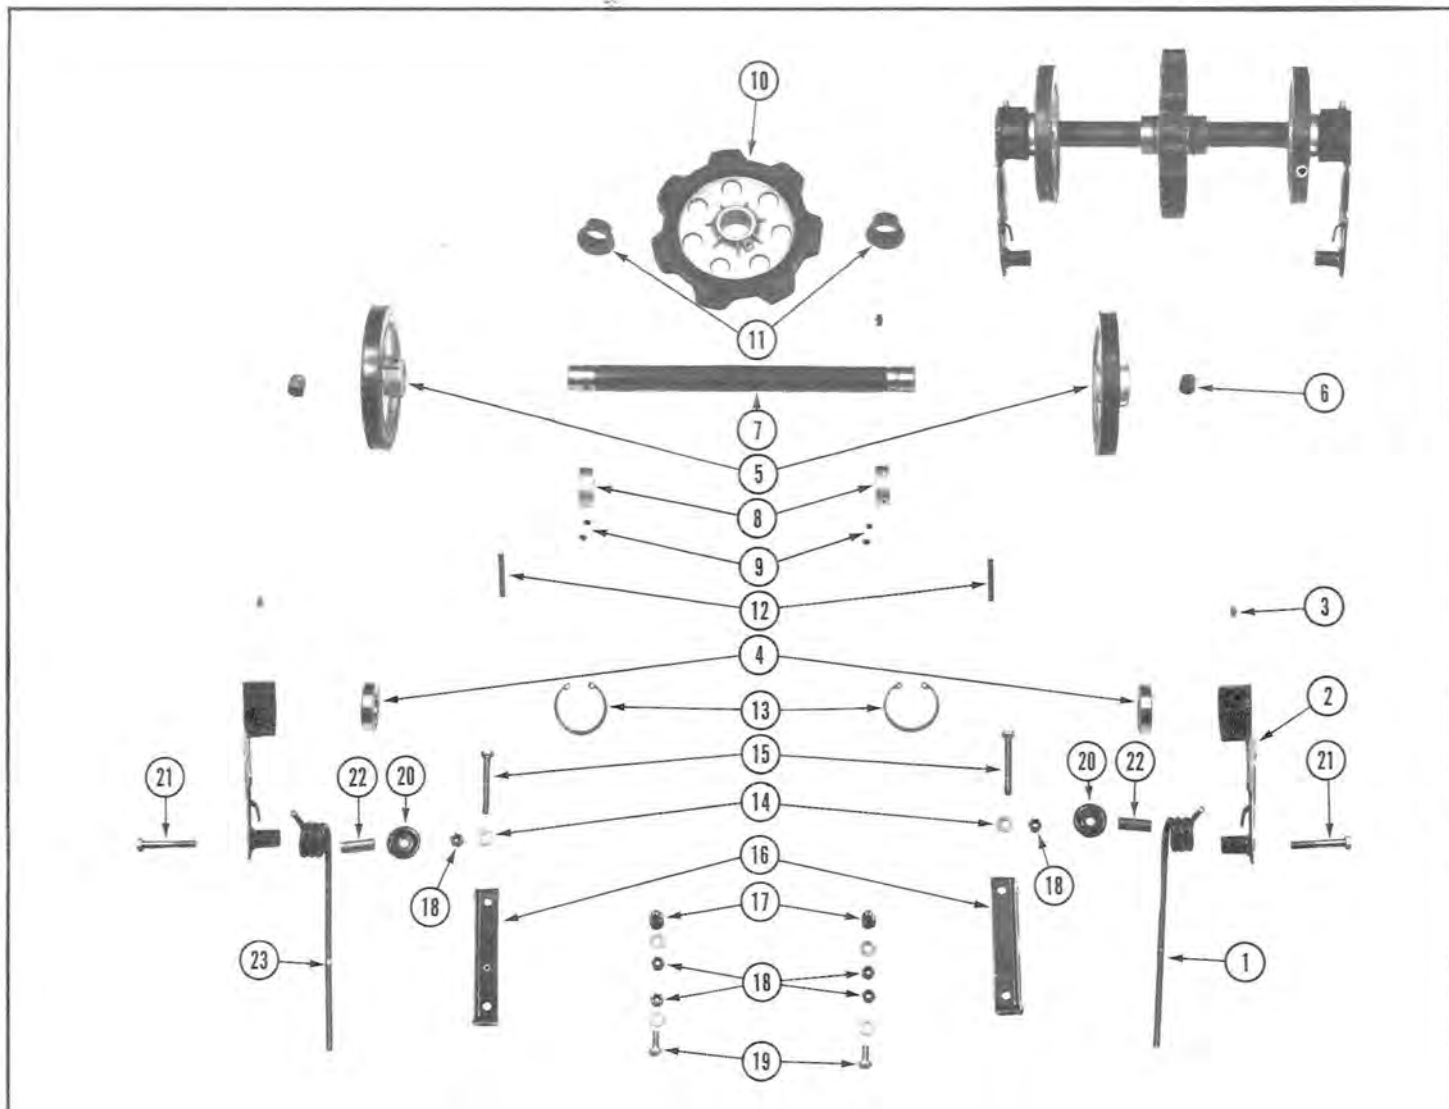

# TRACK & SUSPENSION (FRONT AXLE) ZEPHYR

ITEM	NUMBER	DESCRIPTION	QTY	APPLICATION	ITEM	NUMBER	DESCRIPTION	QTY	APPLICATION
1	610015	NUT, NYLON LOCK	6	All Zephyr	16	040011	BUSHING, NYLON		All Zephyr
2	600055	BOLT	3	"	17	040025	FLANGE, BEARING SUPP. INNER		"
3	640014	RING, SNAP	1	"	18	040024	FLANGE, BEARING SUPP. OUTER		"
4	040013	SPROCKET, DRIVE	1	"	19	040026	PLUG, ALUMINUM		"
6	660007	BEARING, BALL	2	"	20	600046	BOLT		"
7	040039	SLEEVE, SPACER	1	"	22	680003	FITTING, GREASE		"
8	040045	AXLE, FRONT	1	"	23	710051	RING, "O"		"
9	600002	BOLT	4	"					
10	610004	NUT, NYLON LOCK	4	"					
12	040010	COLLAR, RETAINING	2	"					
13	600014	SCREW, ALLEN SET	4	"					
14	040023	WHEEL, IDLER FRONT	2	"					
15	680002	FITTING, GREASE	2	"					

# TRACK & SUSPENSION (REAR AXLE) ZEPHYR

ITEM	NUMBER	DESCRIPTION	QT'Y	APPLICATION	ITEM	NUMBER	DESCRIPTION	QT'Y	APPLICATION
1	040033	SPRING, R.H. LINK PLATE	1	All Zephyr	14	620012	WASHER, FLAT	6	All Zephyr
2	040014	PLATE, LINK	2	"	15	600021	BOLT	2	"
3	680002	FITTING, GREASE	3	"	16	040043	BRACKET, ADJUSTING	2	"
4	660008	BEARING, BALL	2	"	17	040044	BOLT, EYE	2	"
5	040031	WHEEL, IDLER REAR	2	"	18	610015	NUT, NYLON LOCK	2	"
6	040004	PLUG, PLASTIC	2	"	19	600024	BOLT	2	"
7	040006	AXLE, REAR	1	"	20	040009	WASHER, RETAINING	2	"
8	040029	COLLAR, RETAINING	2	"	21	600055	BOLT	2	"
9	600014	SCREW, ALLEN SET	4	"	22	040008	SLEEVE, SPACER	2	"
10	040030	SPROCKET, REAR	1	"	23	040032	SPRING, L.H. LINK PLATE	1	"
11	040011	BUSHING, NYLON	2	"					
12	640019	PIN, ROLL	2	"					
13	640004	RING, SNAP	2	"					