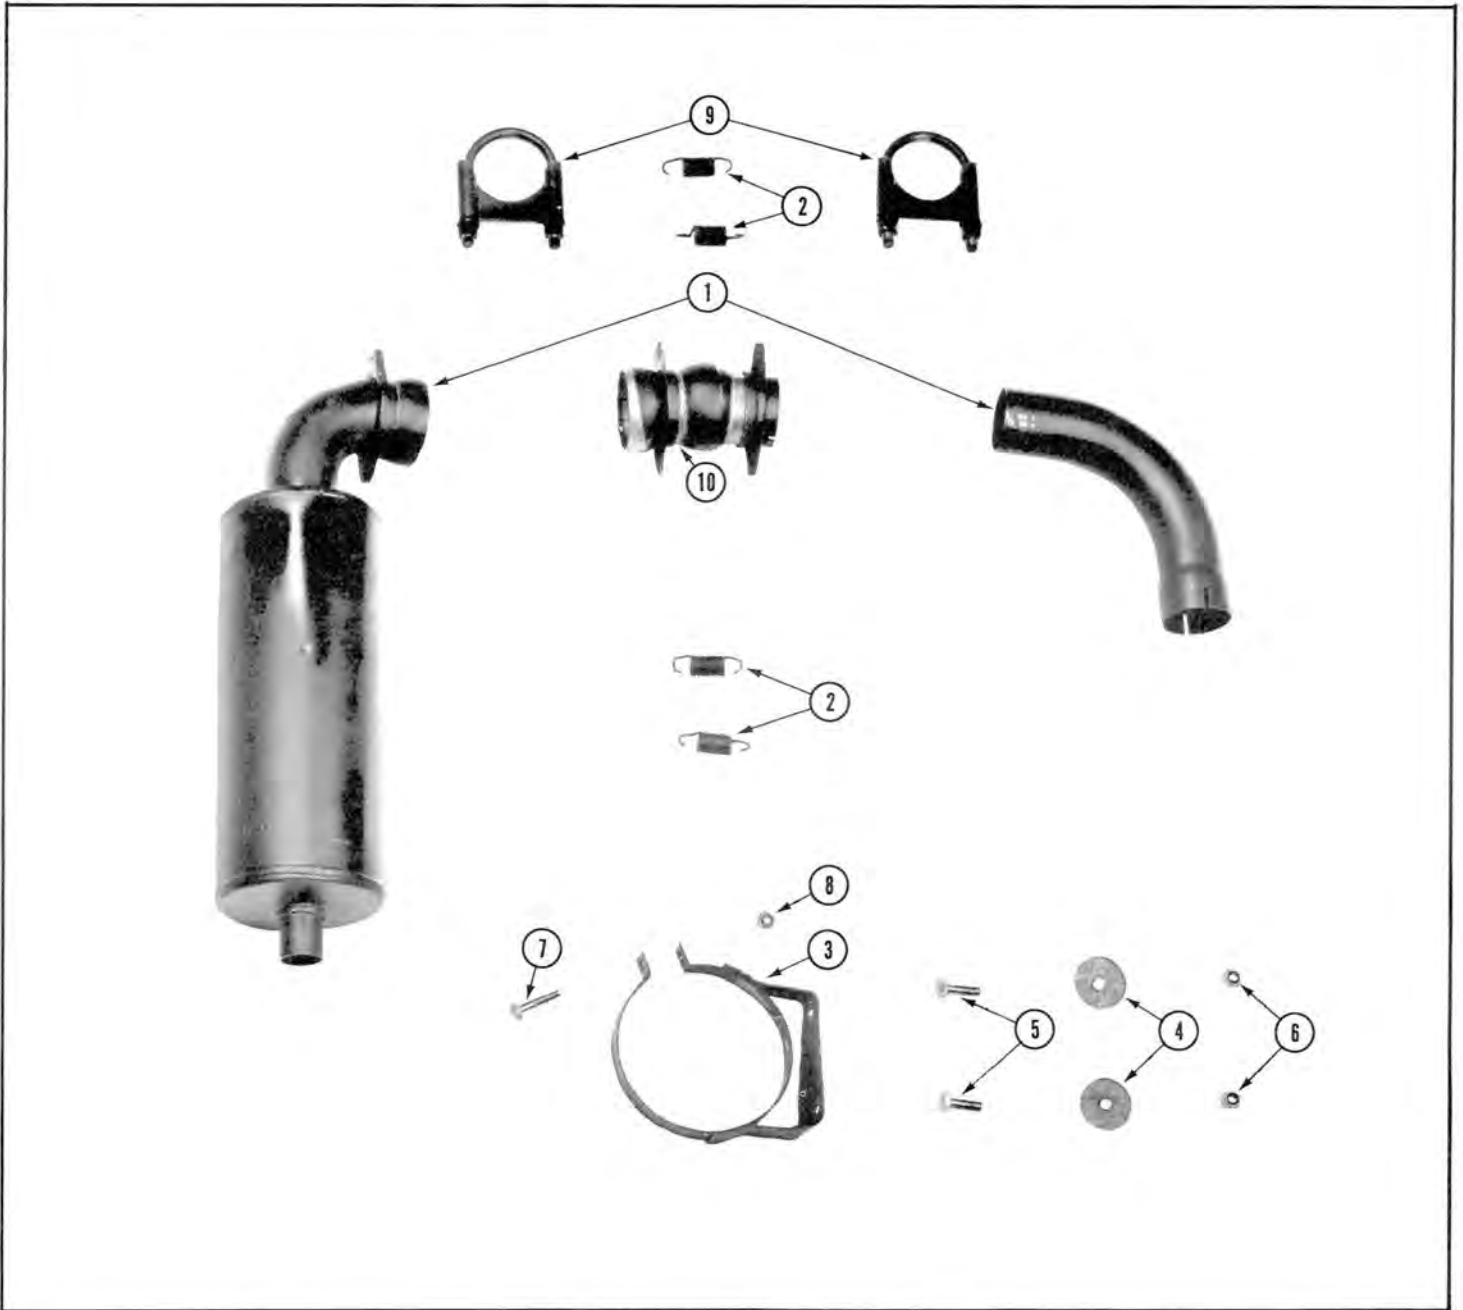

FUEL & EXHAUST (MUFFLER) ZEPHYR

ITEM	NUMBER	DESCRIPTION	QT'Y	APPLICATION	ITEM	NUMBER	DESCRIPTION	QT'Y	APPLICATION
1	101131	MUFFLER ASS'Y	1	All Zephyr	9	111122	CLAMP, "u"	2	All Zephyr
2	101132	SPRING	4	"	10	101162	JOINT CENTER W/FLANGE	1	"
3	101137	SUPPORT (MUFFLER)	1	"					
4	101117	WASHER (ASBESTOS)	2	"					
5	600046	BOLT	2	"					
6	610015	NUT, NYLON LOCK	2	"					
7	600137	BOLT	1	"					
8	610016	NUT, NYLON LOCK	1	"