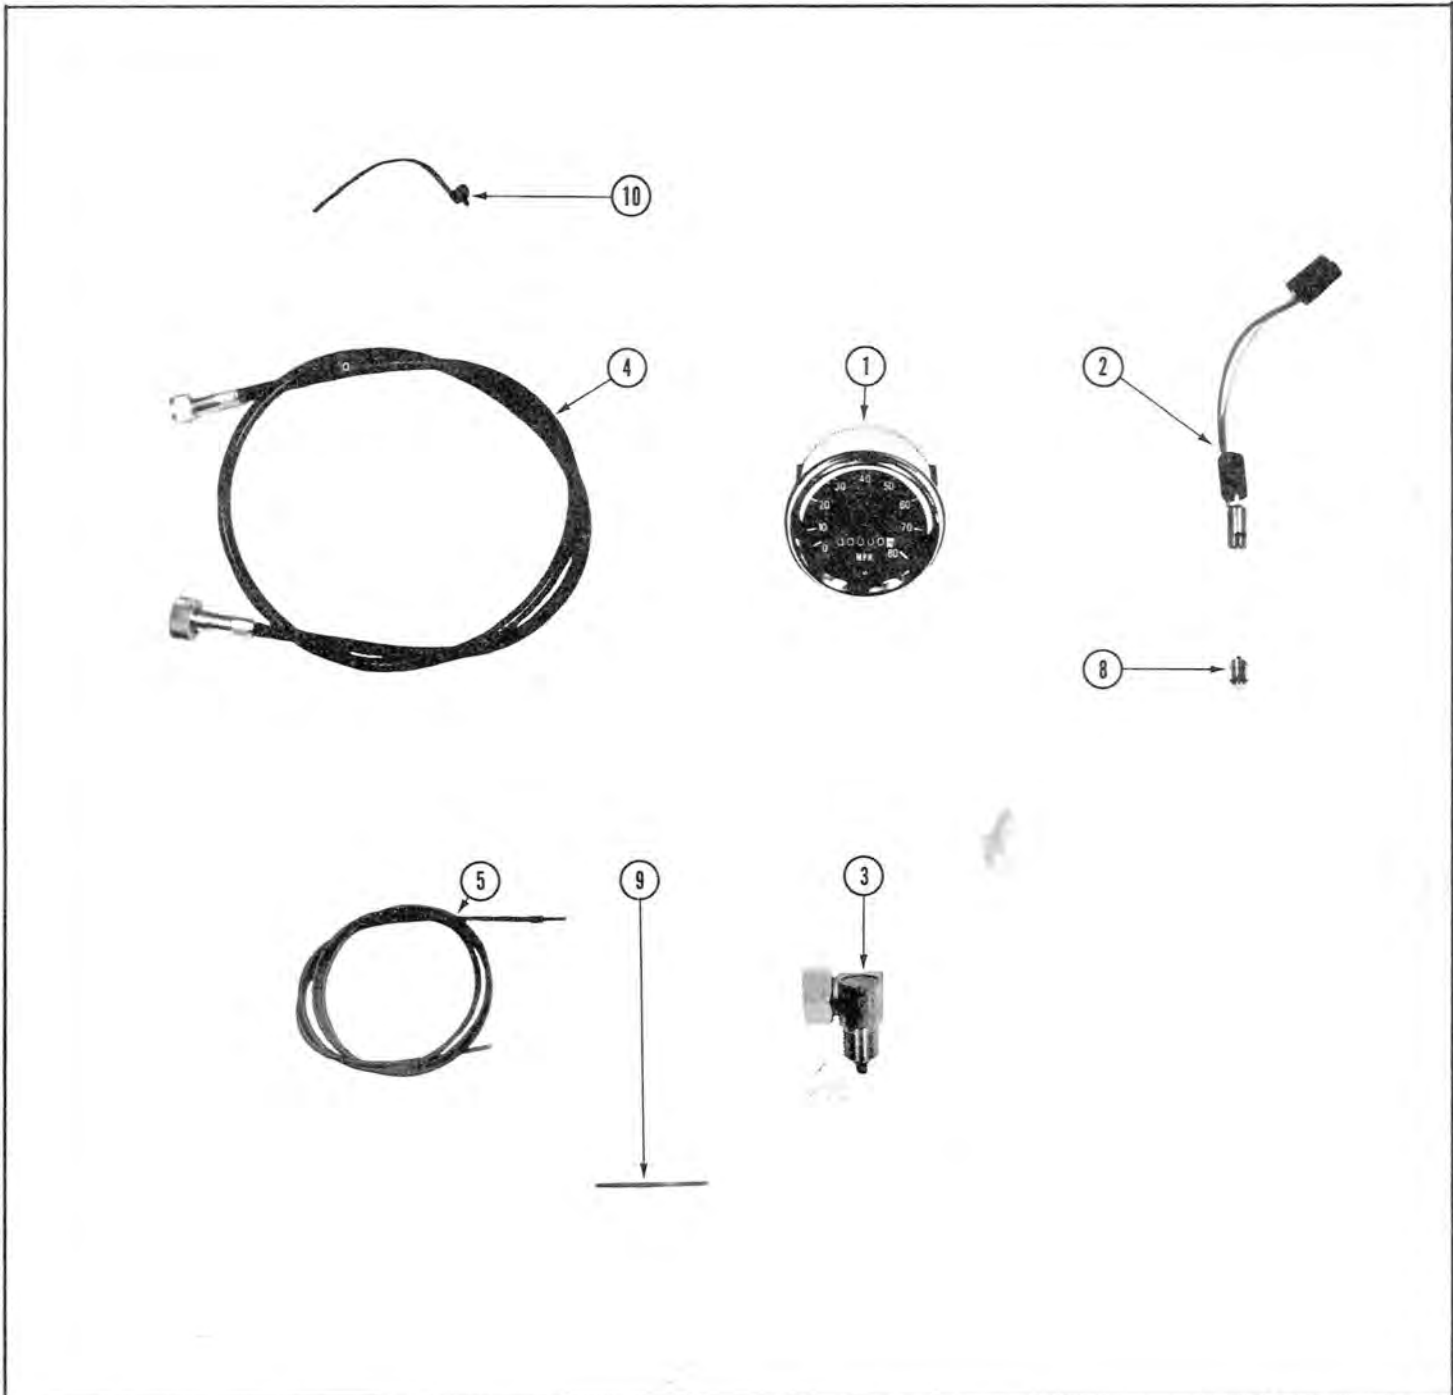

HOOD (SPEEDOMETER) ZEPHYR

ITEM	NUMBER	DESCRIPTION	QT'Y	APPLICATION	ITEM	NUMBER	DESCRIPTION	QT'Y	APPLICATION
1	091110	SPEEDOMETER ASS'Y	1	All Zephyr	9	091227	CABLE SHORT	1	All Zephyr
2	091111	SOCKET, LIGHT SPEEDO	1	"	10	640001	TIE CABLE	1	"
3	091112	ANGLE, DRIVE	1	"					
4	091113	CABLE, SPEEDO ASS'Y	1	"					
5	091119	CABLE, SPEEDO (INNER)	1	"					
8	091120	BULB	1	"