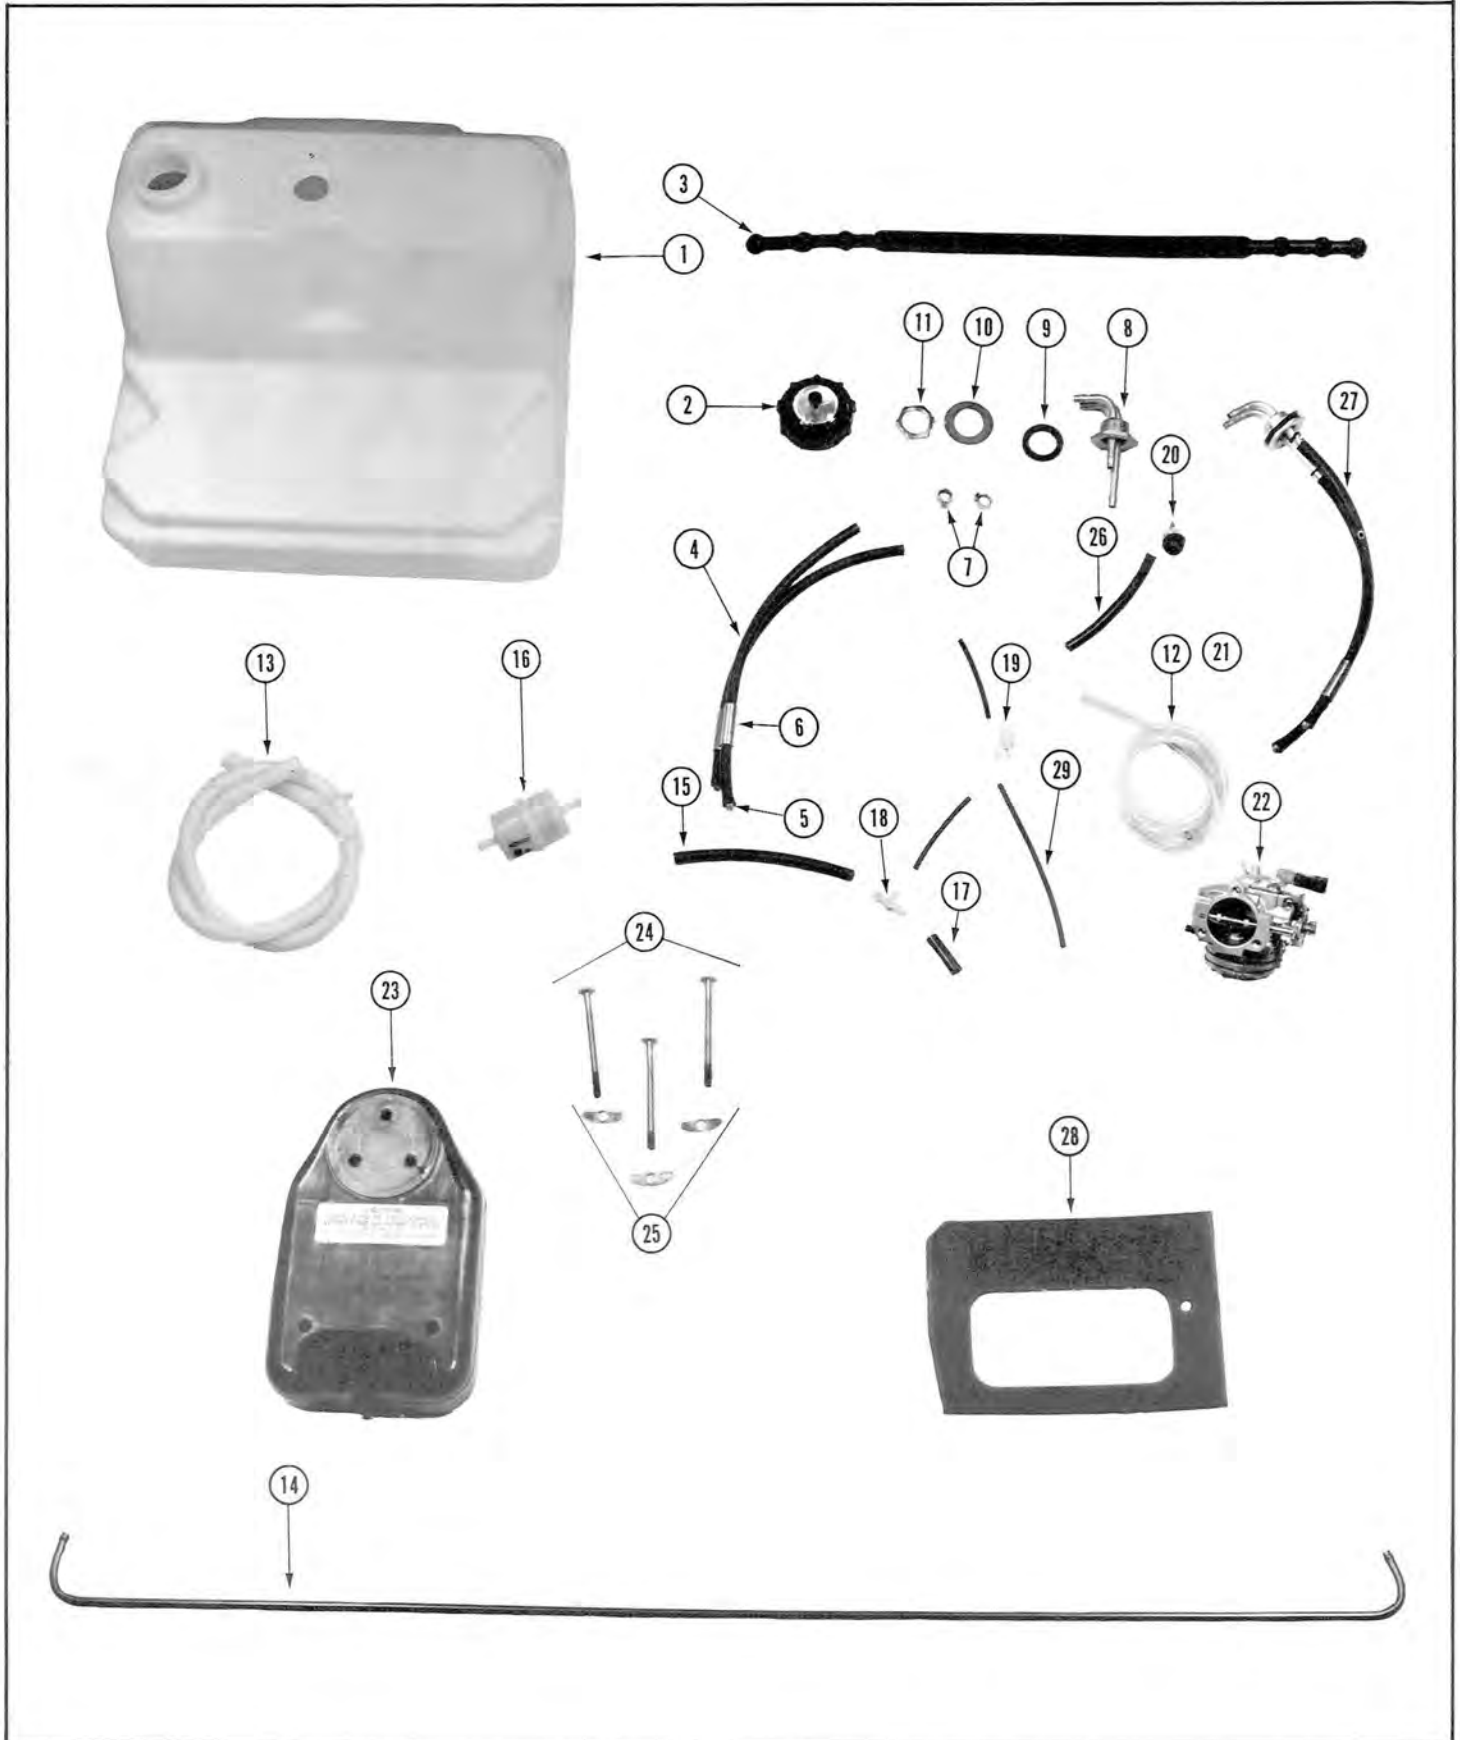

FUEL & EXHAUST (FUEL SYSTEM) ZEPHYR