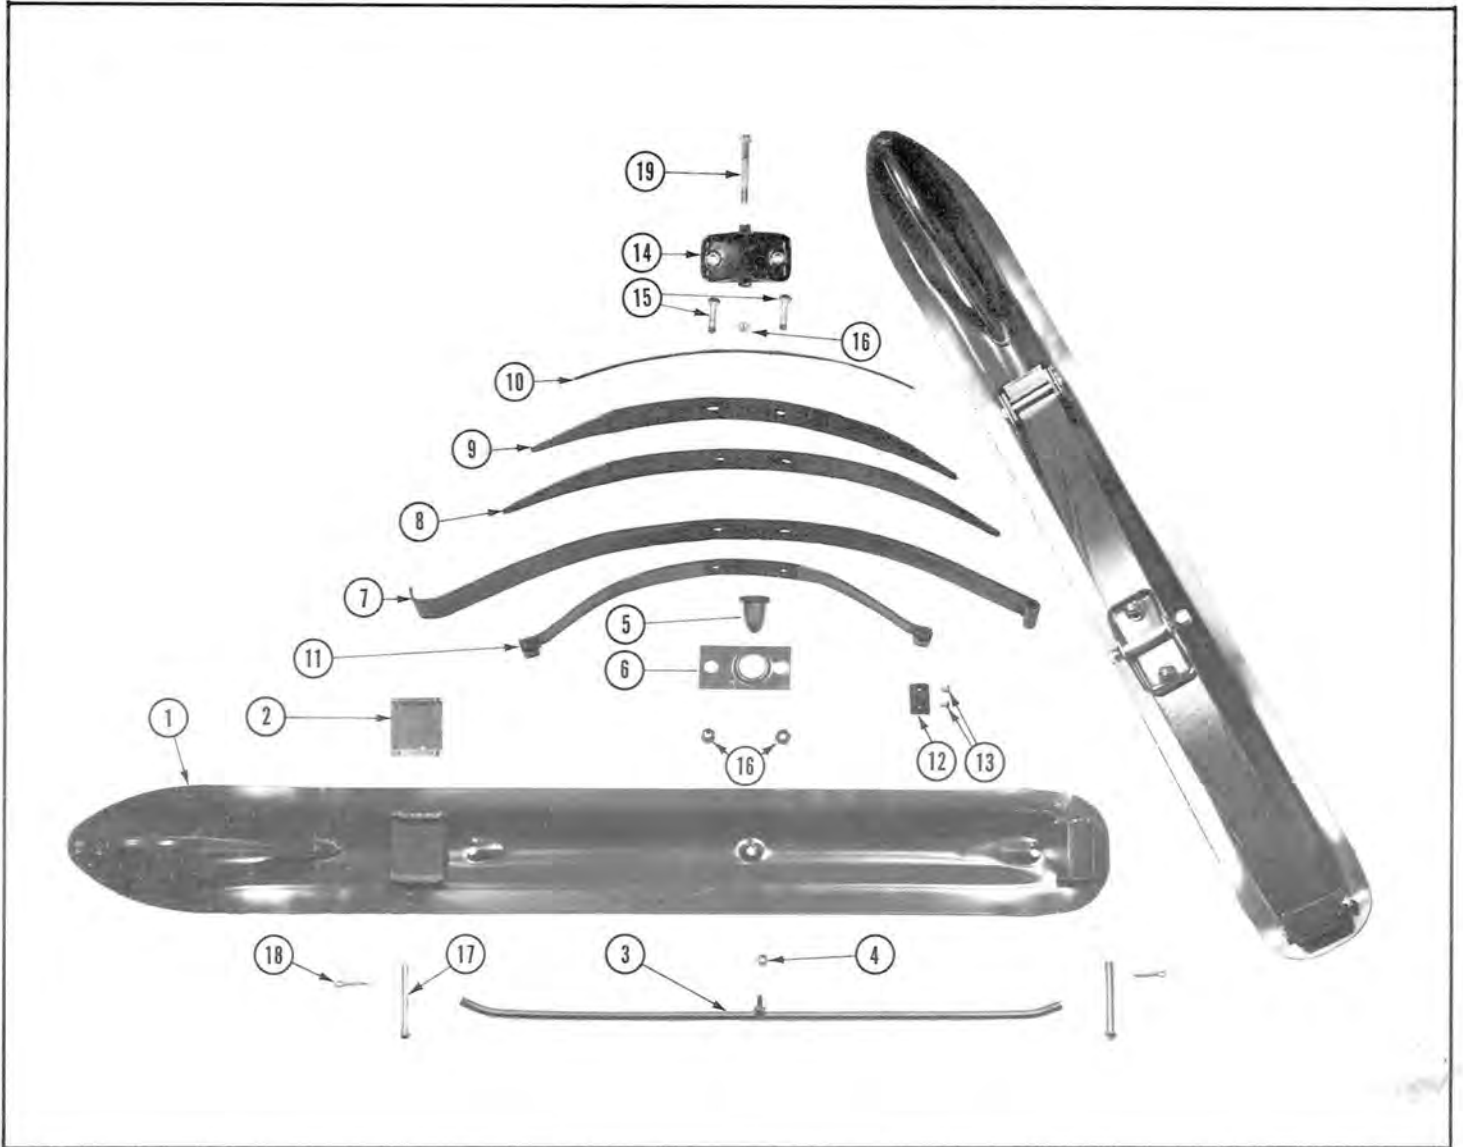

SKI & STEERING (SKI) ZEPHYR

ITEM	NUMBER	DESCRIPTION	QT'Y	APPLICATION	ITEM	NUMBER	DESCRIPTION	QT'Y	APPLICATION
1	021144	SKI	2	All Zephyr	13	630047	RIVET	8	All Zephyr
2	020020	PLATE, SPRING SLIDING	2	"	14	021126	COUPLER, SPRING	2	"
3	020024	SHOE, SKI RUNNER	2	"	15	600040	BOLT	4	"
4	610004	NUT, NYLON LOCK	2	"	16	610013	NUT, NYLON LOCK	6	"
5	020026	ABSORBER, RUBBER	2	"	17	020033	PIN, CLEVIS (F & R)	4	"
6	020025	LEAF, REBOUND	2	"	18	640012	PIN, CUTTER	4	"
7	021146	LEAF, SPRING MAIN	2	"	19	600020	BOLT	2	"
8	021147	LEAF, SPRING SECOND	2	"					
9	020028	LEAF, SPRING THIRD	2	"					
10	020029	LEAF, SPRING FOURTH	2	"					
11	021148	LEAF, SPRING OVERLOAD	2	"					
12	021153	ABSORBER, RUBBER	4	"