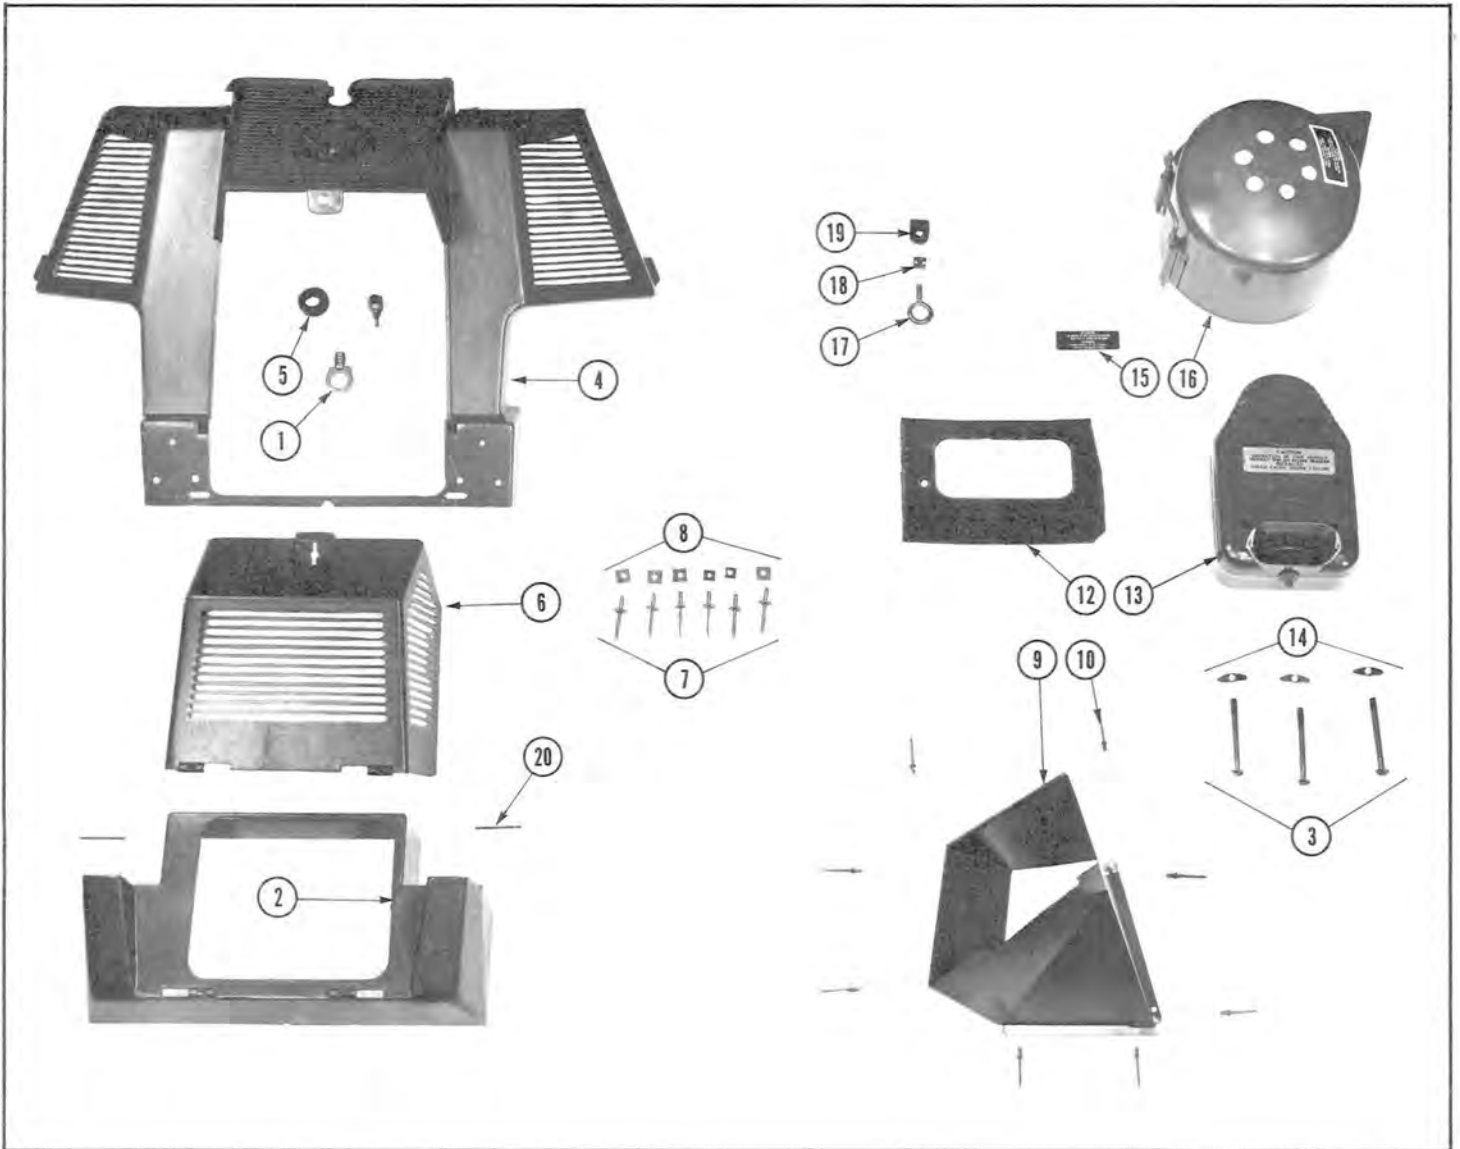

HOOD (CONSOLE) ZEPHYR

ITEM	NUMBER	DESCRIPTION	QTY	APPLICATION	ITEM	NUMBER	DESCRIPTION	QTY	APPLICATION
1	640044	RETAINER, CONSOLE	3	All Zephyr	13	051110	SILENCER, AIR INTAKE	1	Z.340
2	091133	BASE, ENGINE COVER	1	"	13	051108	SILENCER, AIR	1	Z.440
3	600264	BOLT	3	"	14	620035	PLATE, LOCK	3	All Zephyr
4	091136	CONSOLE, HOOD	1	"	15	091168	DECAL	1	"
5	710029	GROMMET, RUBBER	1	"	16	091149	GUARD, PULLEY	1	"
6	091134	DOOR, CONSOLE ACCES	1	"	17	091137	BOLT, EYE	1	"
7	630011	RIVET, POP	6	"	18	091138	NUT, SWIVEL	1	"
8	620030	WASHER, POP	6	"	19	091142	HOLDER, WIRE	1	"
9	091190	DOCK, AIR	1	"	20	091231	PIN, HINGE	1	"
10	630151	RIVET, POP	6	"					
12	091199	PAD, AIR SILENCER	1	Z.440					
12	091198	PAD, AIR SILENCER	1	Z.340