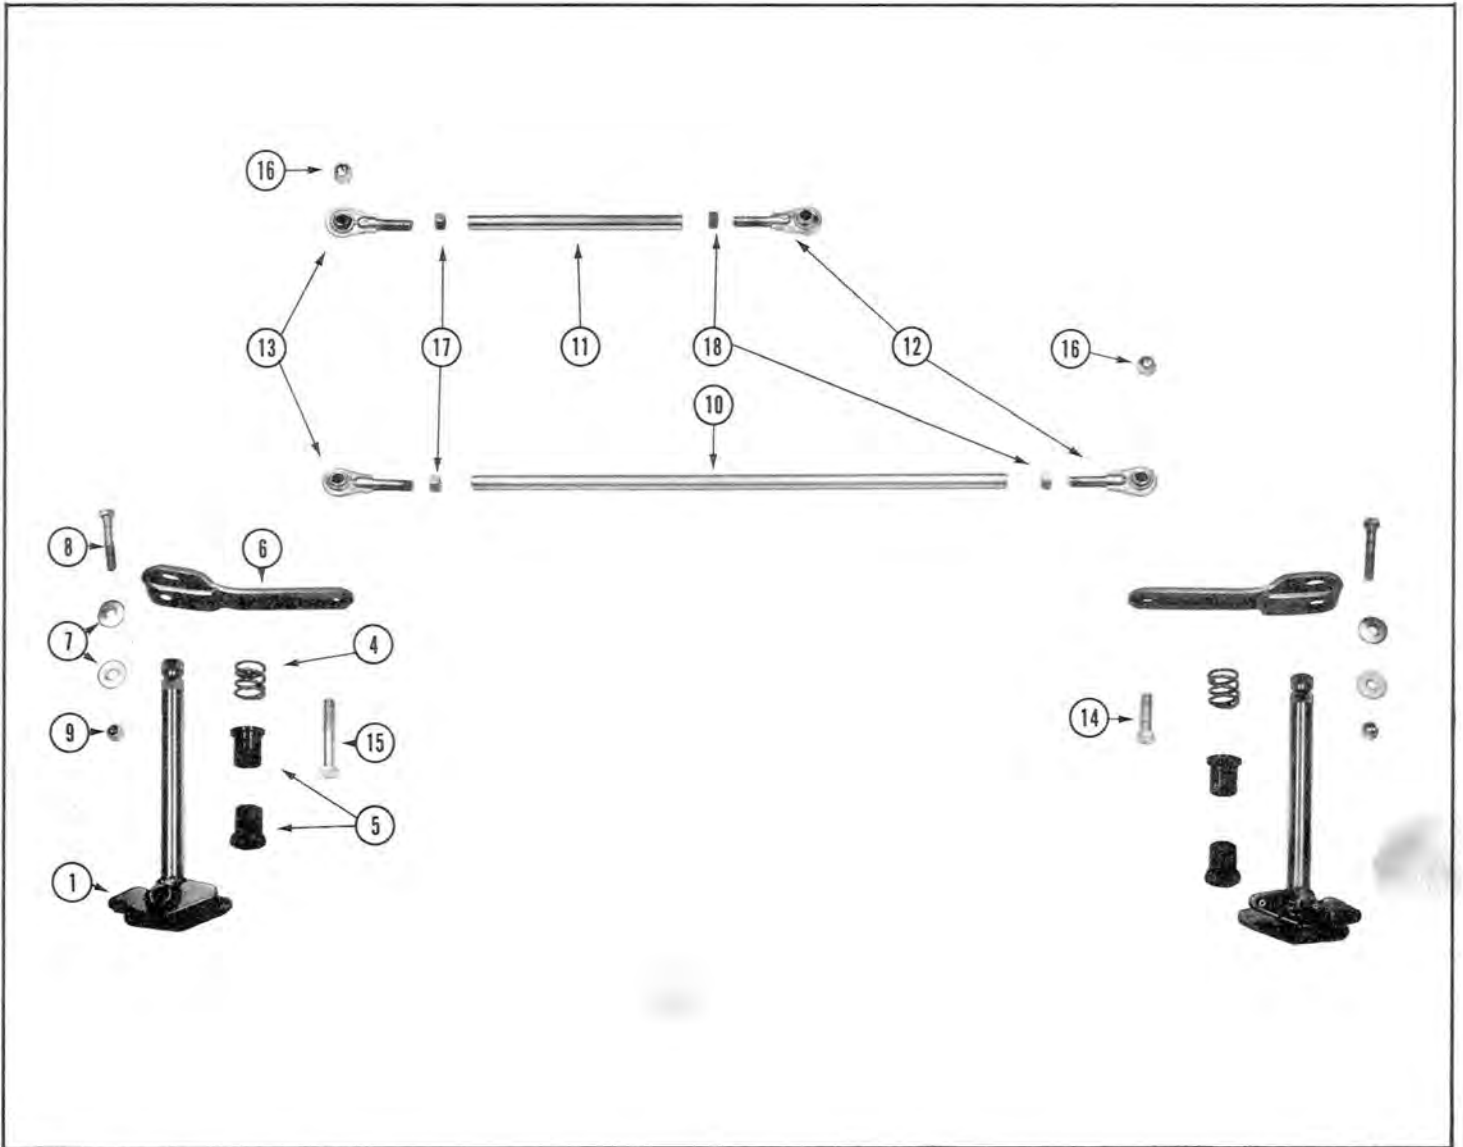

# TRACK & SUSPENSION (REAR AXLE) ZEPHYR

ITEM	NUMBER	DESCRIPTION	QT'Y	APPLICATION	ITEM	NUMBER	DESCRIPTION	QT'Y	APPLICATION
1	040033	SPRING, R.H. LINK PLATE	1	All Zephyr	14	620012	WASHER, FLAT	6	All Zephyr
2	040014	PLATE, LINK	2	"	15	600021	BOLT	2	"
3	680002	FITTING, GREASE	3	"	16	040043	BRACKET, ADJUSTING	2	"
4	660008	BEARING, BALL	2	"	17	040044	BOLT, EYE	2	"
5	040031	WHEEL, IDLER REAR	2	"	18	610015	NUT, NYLON LOCK	2	"
6	040004	PLUG, PLASTIC	2	"	19	600024	BOLT	2	"
7	040006	AXLE, REAR	1	"	20	040009	WASHER, RETAINING	2	"
8	040029	COLLAR, RETAINING	2	"	21	600055	BOLT	2	"
9	600014	SCREW, ALLEN SET	4	"	22	040008	SLEEVE, SPACER	2	"
10	040030	SPROCKET, REAR	1	"	23	040032	SPRING, L.H. LINK PLATE	1	"
11	040011	BUSHING, NYLON	2	"					
12	640019	PIN, ROLL	2	"					
13	640004	RING, SNAP	2	"					

# SKI & STEERING (SKI LEG & ROD) ZEPHYR

ITEM	NUMBER	DESCRIPTION	QT'Y	APPLICATION	ITEM	NUMBER	DESCRIPTION	QT'Y	APPLICATION
1	021149	LEG, SKI	2	All Zephyr	15	600109	BOLT	1	All Zephyr
4	020039	SPRING	2	"	16	610013	NUT, NYLON LOCK	2	"
5	020051	BUSHING, NYLON	4	"	17	610012	NUT, R.H. THREAD	2	"
6	020040	ARM, STEERING	2	"	18	020081	NUT, L.H. THREAD	2	"
7	020041	WASHER, FLAT	4	"					
8	600108	BOLT	2	"					
9	610015	NUT, NYLON LOCK	2	"					
10	020008	TIE ROD LONG	1	"					
11	020007	TIE ROD SHORT	1	"					
12	670005	TIE ROD END, LEFT	2	"					
13	670007	TIE ROD END, RIGHT	2	"					
14	600044	BOLT	1	"					