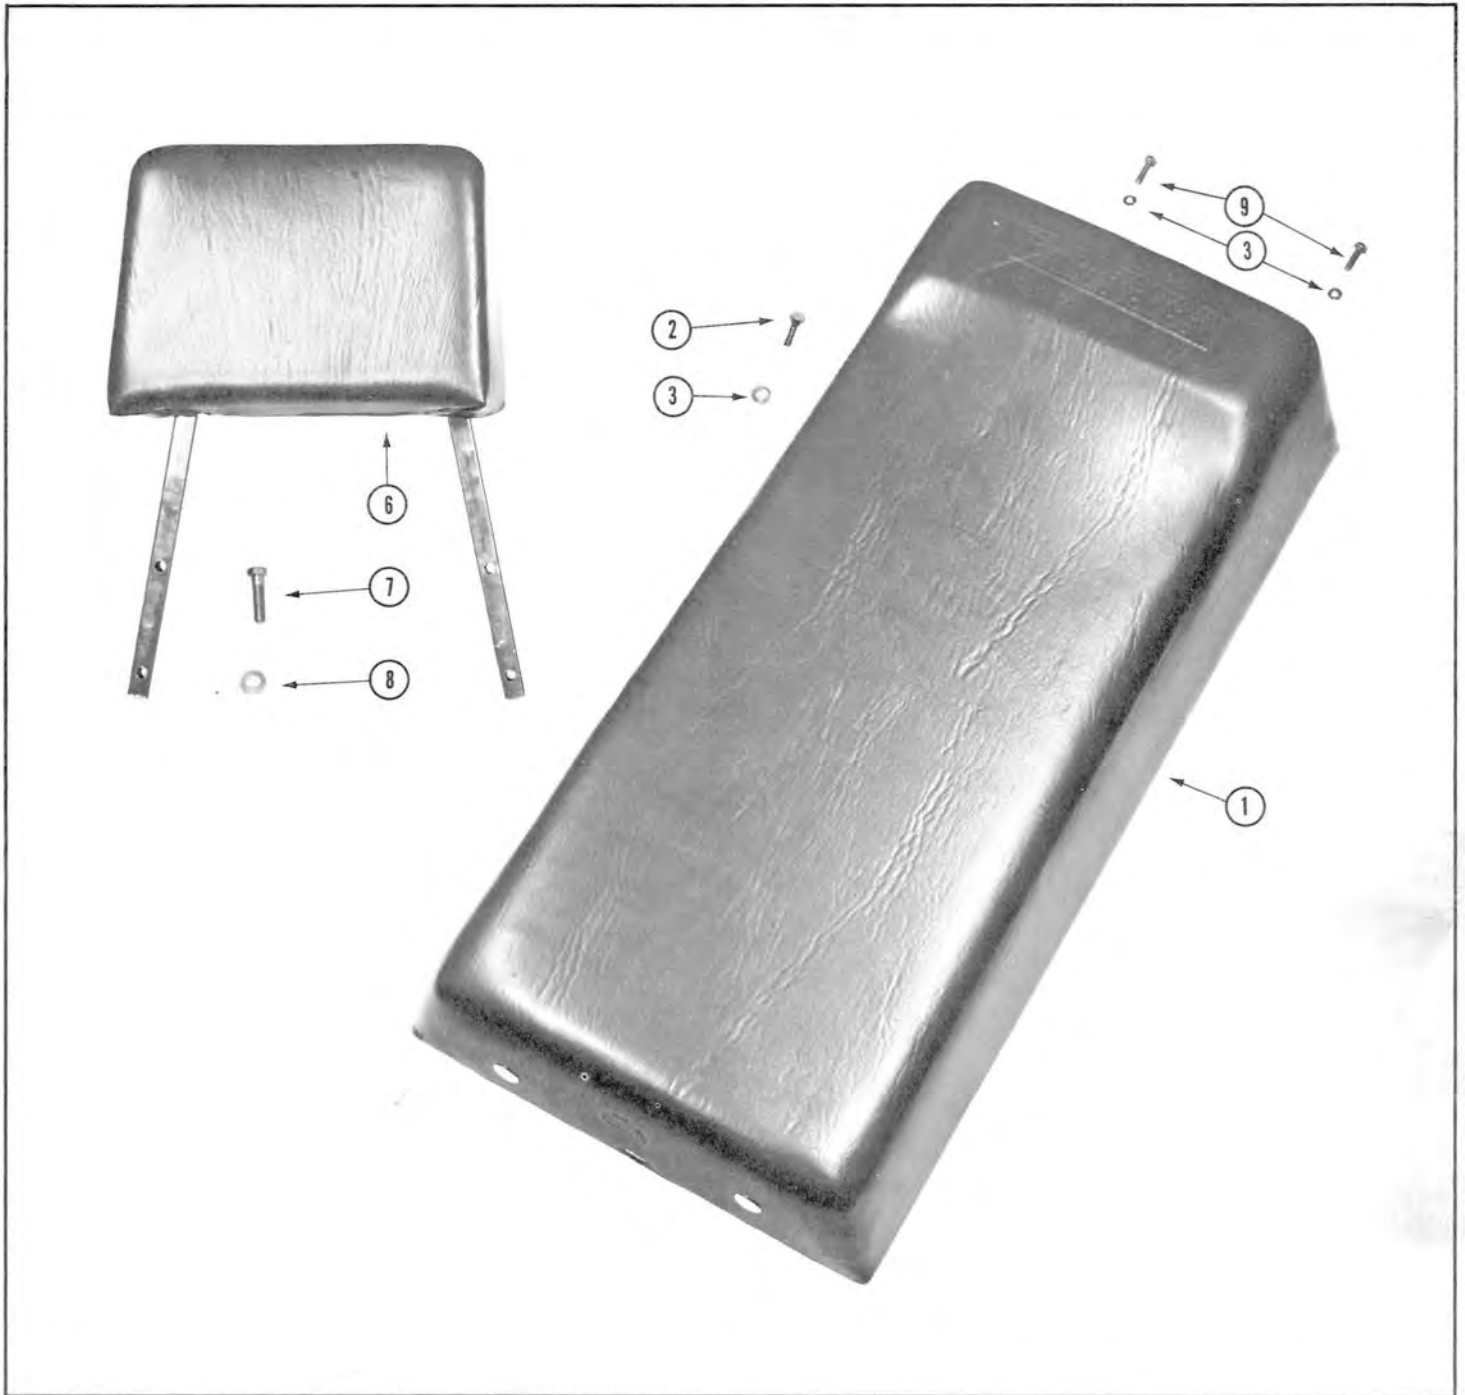

FRAME (SEAT & BACK REST) ZEPHYR

ITEM	NUMBER	DESCRIPTION	QT'Y	APPLICATION	ITEM	NUMBER	DESCRIPTION	QT'Y	APPLICATION
1	080071	SEAT ASS'Y	1	All Zephyr	9	600075	BOLT	2	All Zephyr
2	600102	BOLT	2	"					
3	620001	WASHER, LOCK	4	"					
6	080085	BACK REST	1	"					
7	600023	BOLT	2	"					
8	620017	WASHER, LOCK	2	"