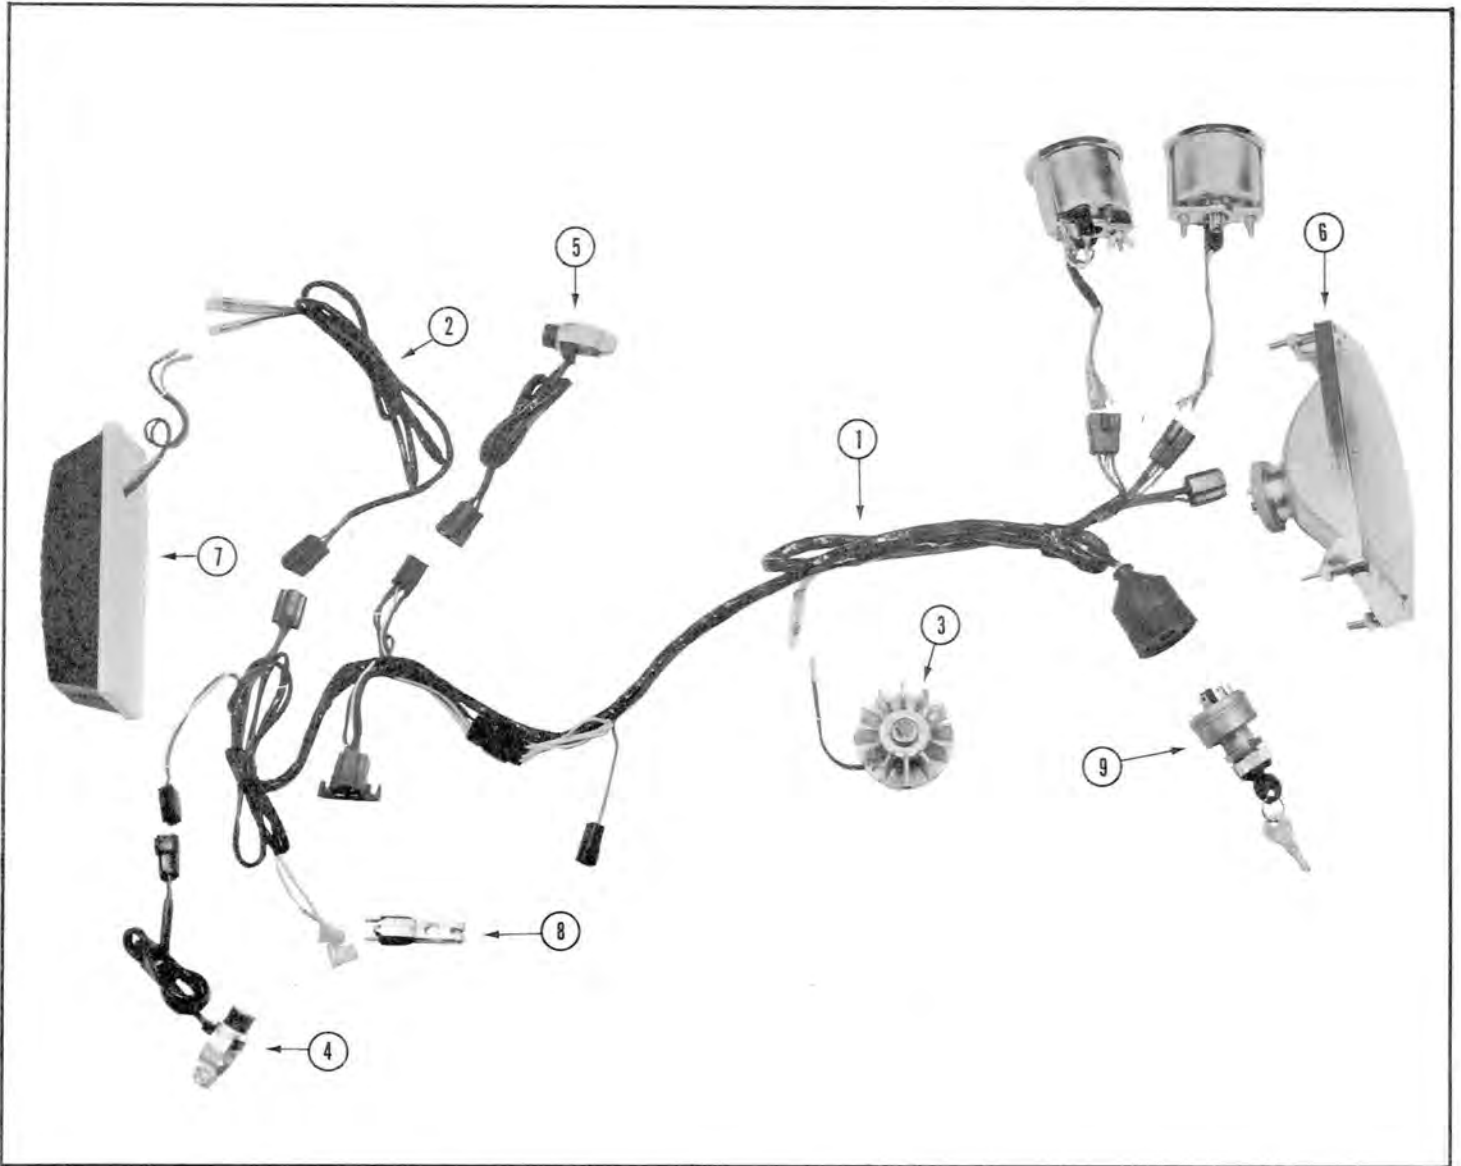

ELECTRICAL (WIRING) ZEPHYR

ITEM	NUMBER	DESCRIPTION	QT'Y	APPLICATION	ITEM	NUMBER	DESCRIPTION	QT'Y	APPLICATION
1	111161	CABLE ASS'Y, MAIN	1	All Zephyr	7	080061	LIGHT, TAIL & STOP	1	All Zephyr
2	111162	CABLE ASS'Y, TAIL & STOP	1	"	8	690187	SWITCH, STOP	1	"
3	111165	ZENER DIODE	1	"	9	111172	SWITCH, KEY	1	"
4	111163	SWITCH, EMERGENCY	1	"					
5	111164	SWITCH, DIMER	1	"					
6	110041	LAMP ASS'Y, HEAD	1	"					

NOTES