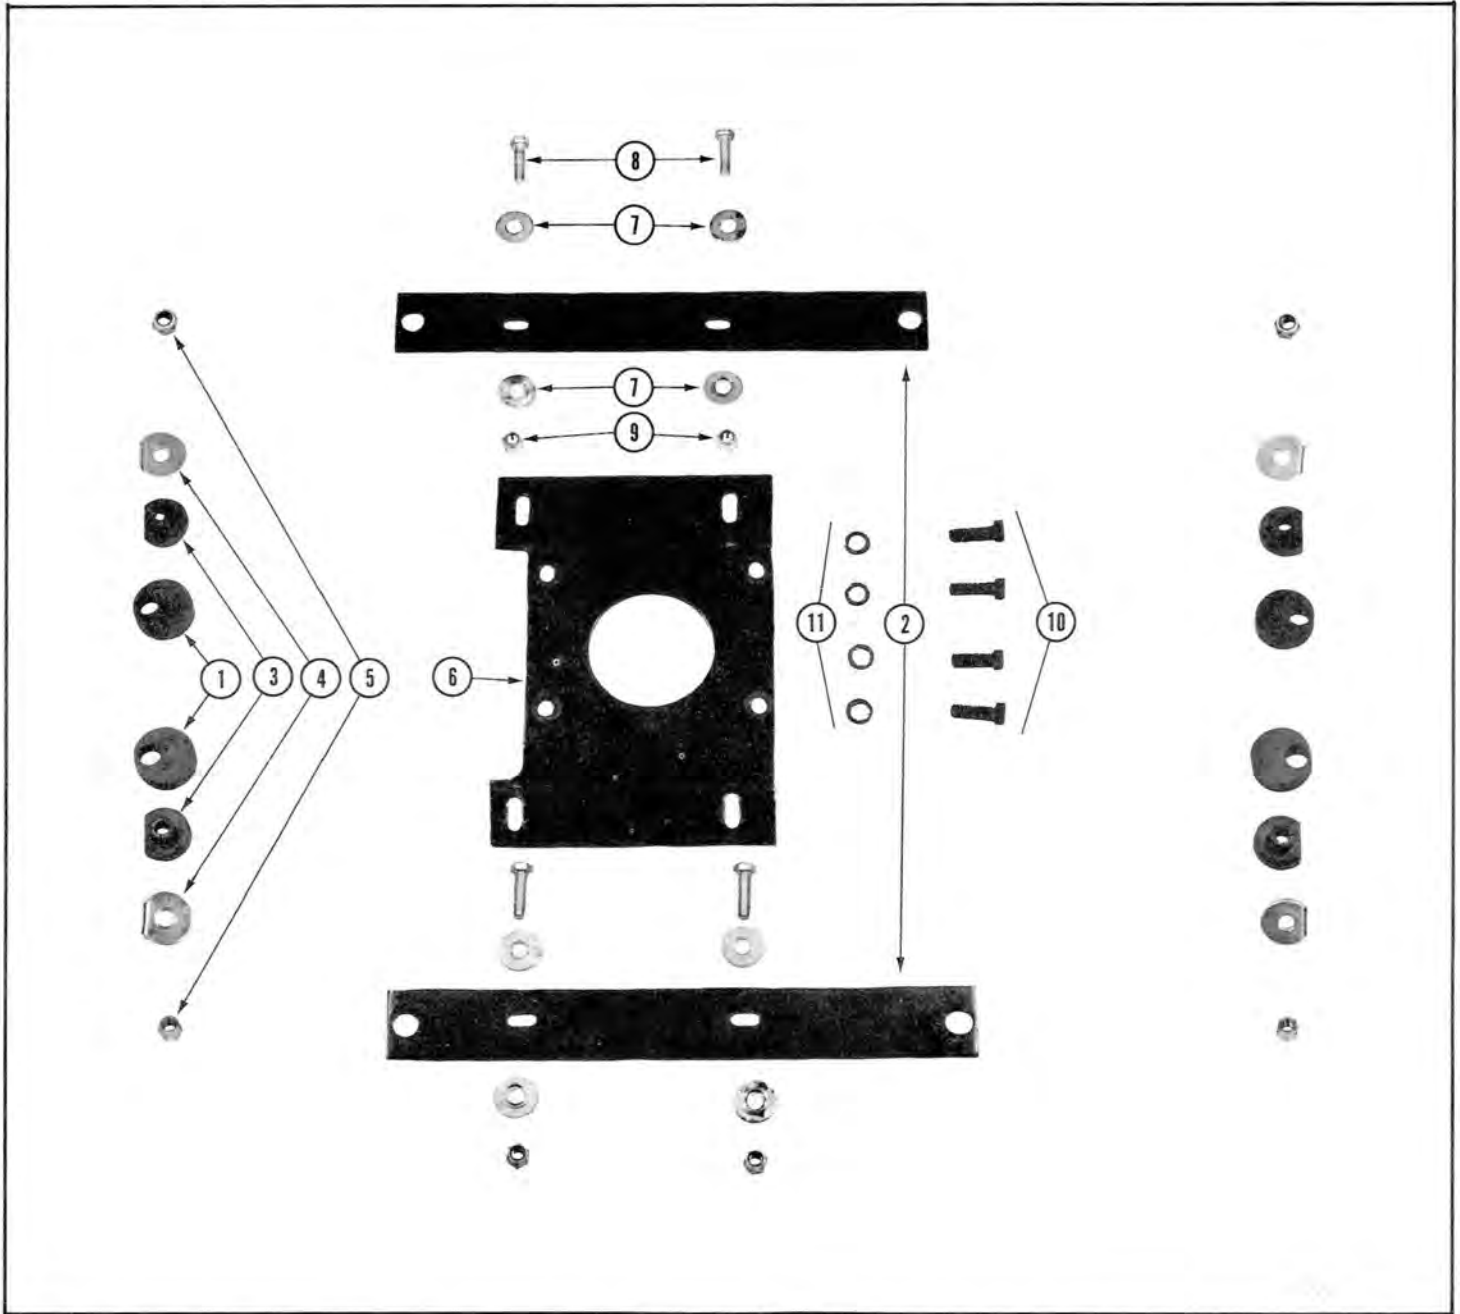

ENGINE ATTACHMENT (MOTOR MOUNT) ZEPHYR

ITEM	NUMBER	DESCRIPTION	QTY	APPLICATION	ITEM	NUMBER	DESCRIPTION	QTY	APPLICATION
1	050011	PAD, RUBBER	4	All Zephyr	9	610013	NUT, NYLON LOCK	4	All Zephyr
2	050069	LEAF, ENGINE BASE	2	"	10	600064	BOLT	4	"
3	050010	BUSHING, RUBBER	4	"	11	620016	WASHER, LOCK	4	"
4	050012	WASHER, SPECIAL	4	"					
5	610024	NUT, NYLON LOCK	4	"					
6	050025	BASE, ENGINE	1	"					
7	050004	WASHER, FLAT	8	"					
8	600019	BOLT	4	"