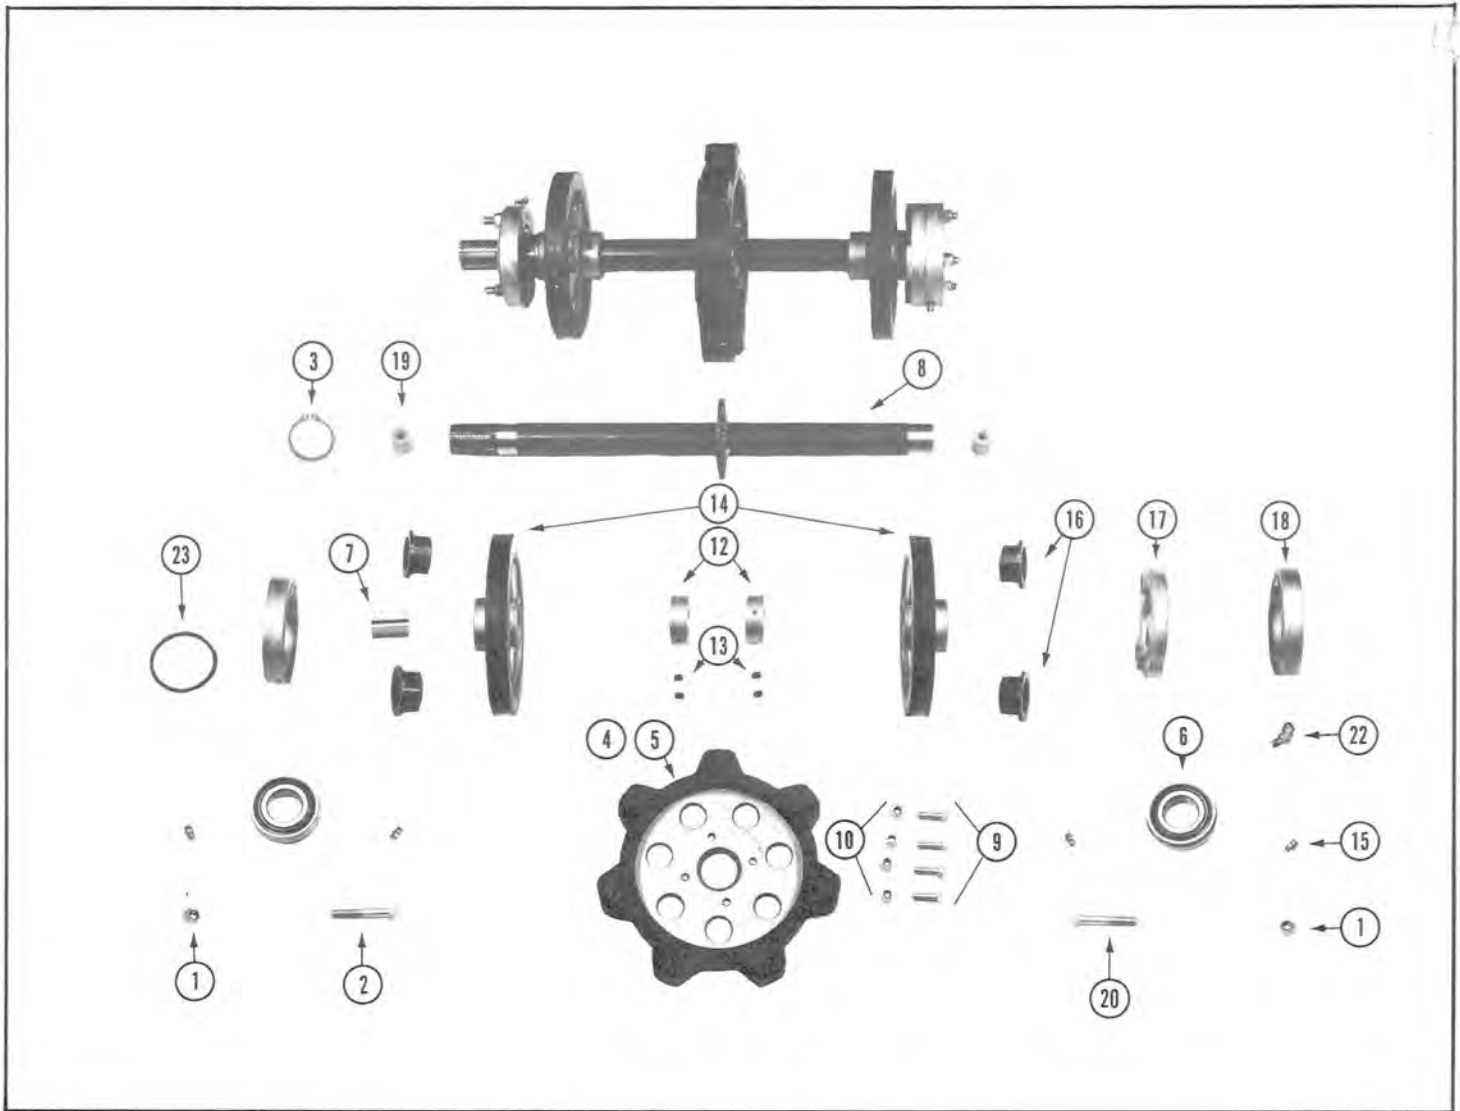

# TRACK & SUSPENSION (FRONT AXLE) ZEPHYR

ITEM	NUMBER	DESCRIPTION	QTY	APPLICATION	ITEM	NUMBER	DESCRIPTION	QTY	APPLICATION
1	610015	NUT, NYLON LOCK	6	All Zephyr	16	040011	BUSHING, NYLON		All Zephyr
2	600055	BOLT	3	"	17	040025	FLANGE, BEARING SUPP. INNER		"
3	640014	RING, SNAP	1	"	18	040024	FLANGE, BEARING SUPP. OUTER		"
4	040013	SPROCKET, DRIVE	1	"	19	040026	PLUG, ALUMINUM		"
6	660007	BEARING, BALL	2	"	20	600046	BOLT		"
7	040039	SLEEVE, SPACER	1	"	22	680003	FITTING, GREASE		"
8	040045	AXLE, FRONT	1	"	23	710051	RING, "O"		"
9	600002	BOLT	4	"					
10	610004	NUT, NYLON LOCK	4	"					
12	040010	COLLAR, RETAINING	2	"					
13	600014	SCREW, ALLEN SET	4	"					
14	040023	WHEEL, IDLER FRONT	2	"					
15	680002	FITTING, GREASE	2	"					