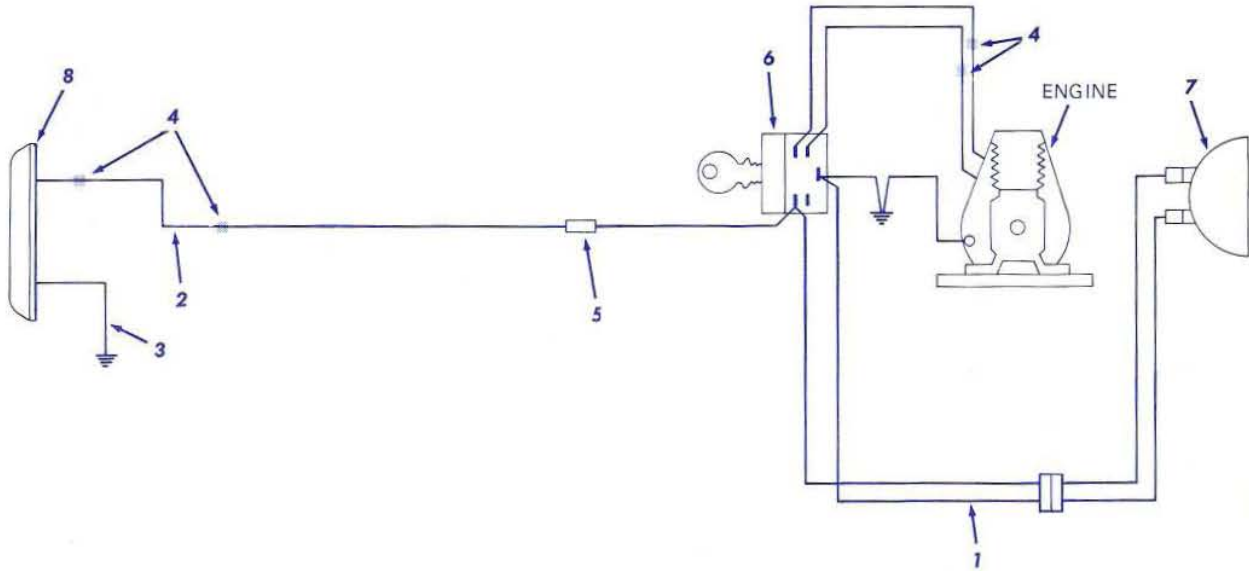

# WIRING DIAGRAM

## PLAY MATE

ITEM NO.	PART NO.	PART DESCRIPTION	QTY. PER VEHICLE	QTY. PER ASSEM.
1	2460034	WIRE HARNESS	1	
2	2460038	18 INCH RED WIRE	1	
3	2460039	18 INCH BLACK WIRE	1	
4	4020010	3-M WIRE CONNECTOR	4	
5		TAIL LIGHT DISCONNECT	1	
6	4110003	IGNITION SWITCH	1	
7	4030004	HEAD LAMP UNIT	1	
8	2432006	TAIL LIGHT ASSEMBLY	1	